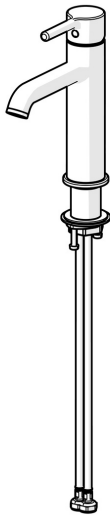

EAN: 4057304020414
static.hansa.com/5437220733006

When great design becomes an attraction of its own, you know it will make a difference in your life. Besides bringing beauty to life, this new classic is also designed to bring any modern bathroom to the next level. Slender design and graceful shapes make this faucet the highlight of any space.

High quality
 Sleek design
 Anti-limescale rubber aerator for easy cleaning
 ColdStart
 Pop up
 Made in Europe

Perfect fit for any bathroom

- Washbasin
- Single-lever, Cold Start
- Deck mounted
- Matt black
- Fixed spout
- Standard aerator, PCA® - constant flow rate regardless of pressure variations
- Single operating lever/handle, Pin shape, Hot/Cold symbols
- Limitation option for maximum temperature and flow-rate, Adjustable hot water stop (included, retrofittable), Energy saving variation (Cold Start) - cold water in the middle position
- ϕ 30 mm ceramic cartridge for flow and temperature control
- Flexible inlet pipes
- Inner body made of DZR brass
- Without pop-up waste

Technical data

Flow properties

Eco-flow at 3 bar	4.5 l/min
Flow-rate at 3 bar (with flow controller)	6.0 l/min
Pressure loss with flow (0.1 l/s)	1.55 bar

Technical properties

Hot water supply	max. +90°C
Working pressure	0.5-10 bar
Connection size	G3/8
Projection	133 mm
Backflow prevention (EN1717)	AA
Material	Brass

Regulations

EN standard	EN 817
Noise class	I (ISO 3822)

Approvals and Declarations

Declaration of conformity	DoC
---------------------------	------------

Spare parts

SP5437220733006

	Name	Code
01	Lever Matt black	1017996V-33
02	Tightening nut, M34x1.5	1012133V
03	Cartridge, 3.0 cold start	1014430V
04	Fixing set	59913479