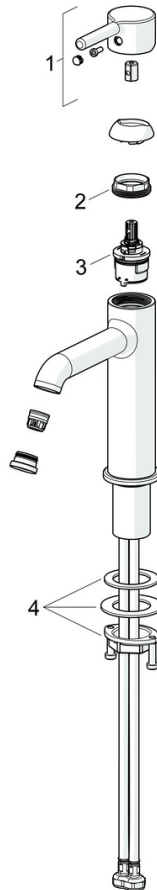

EAN: 4057304020414
static.hansa.com/5437220733006

When great design becomes an attraction of its own, you know it will make a difference in your life. Besides bringing beauty to life, this new classic is also designed to bring any modern bathroom to the next level. Slender design and graceful shapes make this faucet the highlight of any space.

High quality
 Sleek design
 Anti-limescale rubber aerator for easy cleaning
 ColdStart
 Pop up
 Made in Europe

Perfect fit for any bathroom

- Washbasin
- Single-lever, Cold Start
- Deck mounted
- Matt black
- Fixed spout
- Standard aerator, PCA® - constant flow rate regardless of pressure variations
- Single operating lever/handle, Pin shape, Hot/Cold symbols
- Limitation option for maximum temperature and flow-rate, Adjustable hot water stop (included, retrofittable), Energy saving variation (Cold Start) - cold water in the middle position
- ϕ 30 mm ceramic cartridge for flow and temperature control
- Flexible inlet pipes
- Inner body made of DZR brass
- Without pop-up waste

Technical data

Flow properties

Eco-flow at 3 bar	4.5 l/min
Flow-rate at 3 bar (with flow controller)	6.0 l/min
Pressure loss with flow (0.1 l/s)	1.55 bar

Technical properties

Hot water supply	max. +90°C
Working pressure	0.5-10 bar
Connection size	G3/8
Projection	133 mm
Backflow prevention (EN1717)	AA
Material	Brass

Regulations

EN standard	EN 817
Noise class	I (ISO 3822)

Approvals and Declarations

Declaration of conformity	DoC
---------------------------	------------

Spare parts

SP5437220733006

	Name	Code
01	Lever Matt black	1017996V-33
02	Tightening nut, M34x1.5	1012133V
03	Cartridge, 3.0 cold start	1014430V
04	Fixing set	59913479