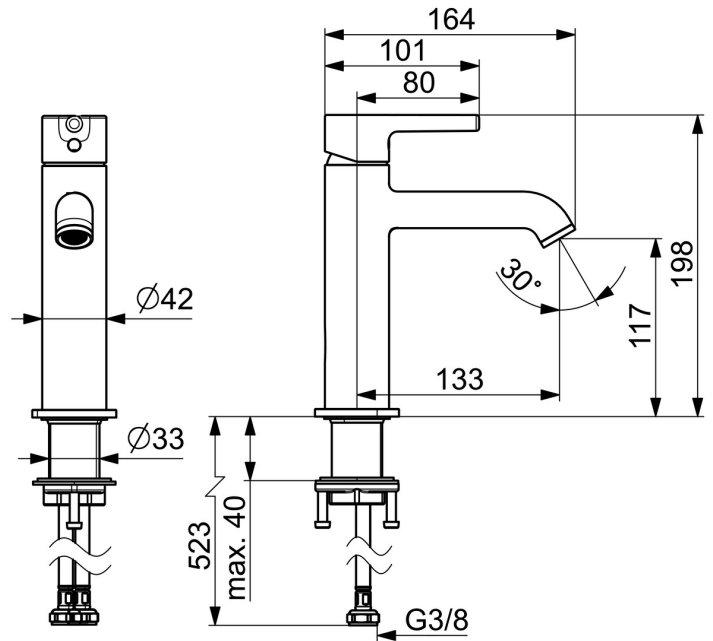

EAN: 4057304020414
static.hansa.com/5437220733006

When great design becomes an attraction of its own, you know it will make a difference in your life. Besides bringing beauty to life, this new classic is also designed to bring any modern bathroom to the next level. Slender design and graceful shapes make this faucet the highlight of any space.

High quality
 Sleek design
 Anti-limescale rubber aerator for easy cleaning
 ColdStart
 Pop up
 Made in Europe

Perfect fit for any bathroom

- Washbasin
- Single-lever, Cold Start
- Deck mounted
- Matt black
- Fixed spout
- Standard aerator, PCA® - constant flow rate regardless of pressure variations
- Single operating lever/handle, Pin shape, Hot/Cold symbols
- Limitation option for maximum temperature and flow-rate, Adjustable hot water stop (included, retrofittable), Energy saving variation (Cold Start) - cold water in the middle position
- ϕ 30 mm ceramic cartridge for flow and temperature control
- Flexible inlet pipes
- Inner body made of DZR brass
- Without pop-up waste

Technical data

Flow properties

Eco-flow at 3 bar	4.5 l/min
Flow-rate at 3 bar (with flow controller)	6.0 l/min
Pressure loss with flow (0.1 l/s)	1.55 bar

Technical properties

Hot water supply	max. +90°C
Working pressure	0.5-10 bar
Connection size	G3/8
Projection	133 mm
Backflow prevention (EN1717)	AA
Material	Brass

Regulations

EN standard	EN 817
Noise class	I (ISO 3822)

Approvals and Declarations

Declaration of conformity	DoC
---------------------------	------------

Spare parts

SP5437220733006

	Name	Code
01	Lever Matt black	1017996V-33
02	Tightening nut, M34x1.5	1012133V
03	Cartridge, 3.0 cold start	1014430V
04	Fixing set	59913479