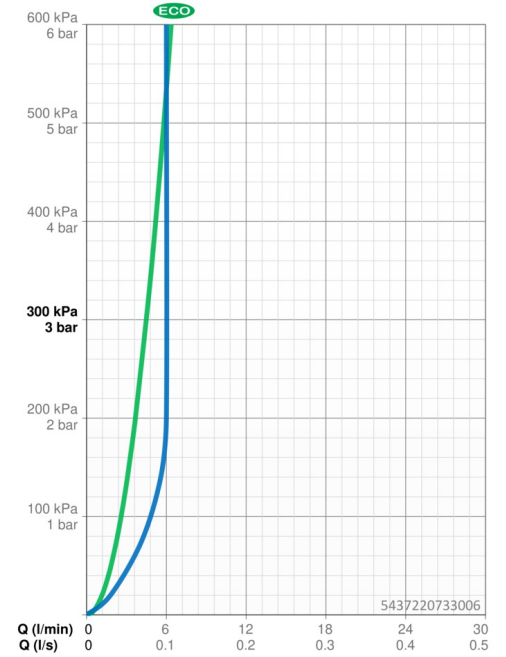

Technical data

Flow properties

Eco-flow at 3 bar	4.5 l/min
Flow-rate at 3 bar (with flow controller)	6.0 l/min
Pressure loss with flow (0.1 l/s)	1.55 bar

Technical properties

Hot water supply	max. +90°C
Working pressure	0.5-10 bar
Connection size	G3/8
Projection	133 mm
Backflow prevention (EN1717)	AA
Material	Brass

Regulations

EN standard	EN 817
Noise class	I (ISO 3822)

Approvals and Declarations

Declaration of conformity	DoC