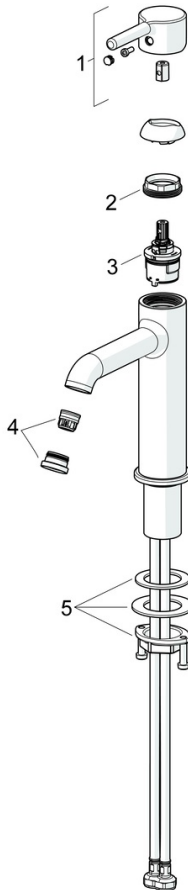

High quality  
 Sleek design  
 Anti-limescale rubber aerator for easy cleaning  
 Made in Europe

Perfect fit for any bathroom

- Washbasin
- Single-lever
- Deck mounted
- Matt black
- Fixed spout
- Standard aerator, PCA® - constant flow rate regardless of pressure variations
- Single operating lever/handle, Pin shape, Hot/Cold symbols
- Limitation option for maximum temperature and flow-rate
- $\varnothing$  30 mm ceramic cartridge for flow and temperature control
- Flexible inlet pipes
- Inner body made of DZR brass
- Without pop-up waste

### Flow properties

Flow-rate at 3 bar (with flow controller) **6.0 l/min**

### Technical properties

Hot water supply **max. +70°C**  
 Working pressure **0.5-10 bar**  
 Connection size **G3/8**  
 Projection **133 mm**  
 Backflow prevention (EN1717) **AA**  
 Material **Brass**

### SP5437220733

	Name	Code
01	Lever Matt black	1014999V-33
02	Tightening nut, M34x1.5	1012133V
03	Cartridge, 3.0	1014428V
04	Aerator and key, PCA 1.5 gpm Matt black	1012273V-33
05	Fixing set	59913479