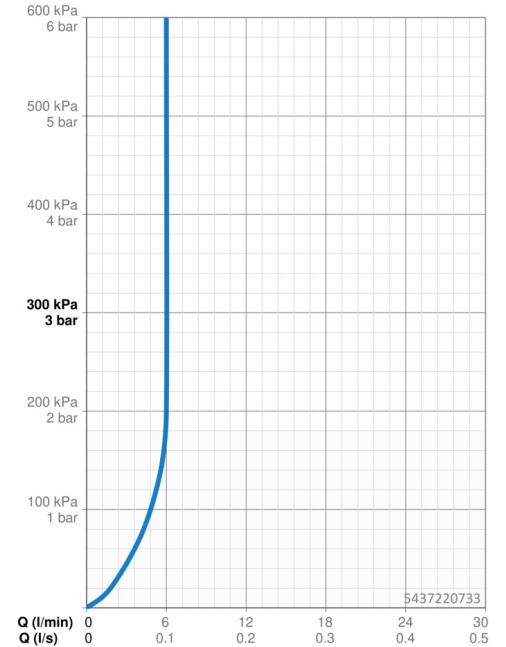

Technical data

Flow properties

Flow-rate at 3 bar (with flow controller) **6.0 l/min**

Technical properties

Hot water supply **max. +70°C**
Working pressure **0.5-10 bar**
Connection size **G3/8**
Projection **133 mm**
Backflow prevention (EN1717) **AA**
Material **Brass**

Regulations

EN standard **EN 817**
Noise class **I (ISO 3822)**

Approvals and Declarations

Declaration of conformity **DoC**
EPD **S-P-06391**