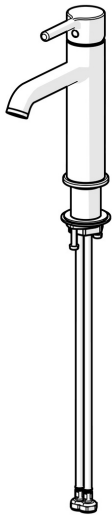

EAN: 4057304020063  
[static.hansa.com/5437220733](https://static.hansa.com/5437220733)

When great design becomes an attraction of its own, you know it will make a difference in your life. Besides bringing beauty to life, this new classic is also designed to bring any modern bathroom to the next level. Slender design and graceful shapes make this faucet the highlight of any space.

High quality  
 Sleek design  
 Anti-limescale rubber aerator for easy cleaning  
 Made in Europe

Perfect fit for any bathroom

- Washbasin
- Single-lever
- Deck mounted
- Matt black
- Fixed spout
- Standard aerator, PCA® - constant flow rate regardless of pressure variations
- Single operating lever/handle, Pin shape, Hot/Cold symbols
- Limitation option for maximum temperature and flow-rate
- $\varnothing$  30 mm ceramic cartridge for flow and temperature control
- Flexible inlet pipes
- Inner body made of DZR brass
- Without pop-up waste

### Flow properties

Flow-rate at 3 bar (with flow controller) **6.0 l/min**

### Technical properties

Hot water supply **max. +70°C**  
 Working pressure **0.5-10 bar**  
 Connection size **G3/8**  
 Projection **133 mm**  
 Backflow prevention (EN1717) **AA**  
 Material **Brass**