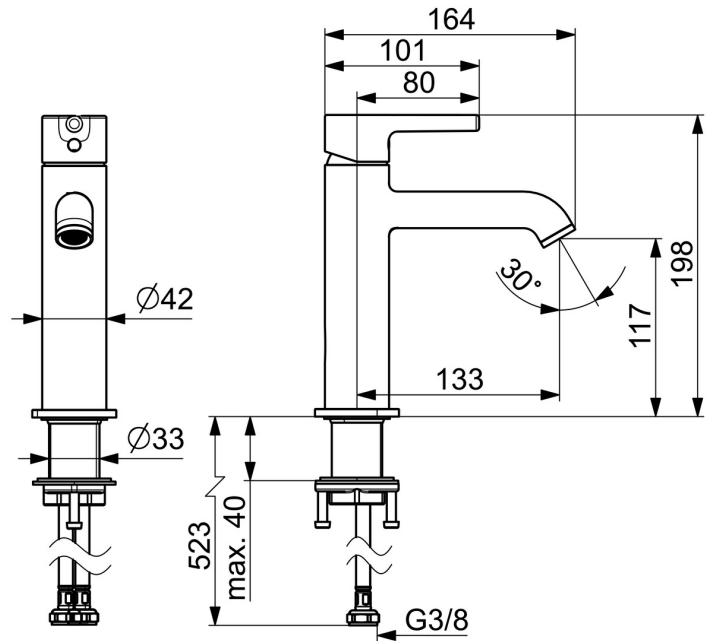

High quality  
 Sleek design  
 Anti-limescale rubber aerator for easy cleaning  
 Made in Europe

Perfect fit for any bathroom

- Washbasin
- Single-lever
- Deck mounted
- Matt black
- Fixed spout
- Standard aerator, PCA® - constant flow rate regardless of pressure variations
- Single operating lever/handle, Pin shape, Hot/Cold symbols
- Limitation option for maximum temperature and flow-rate
- $\varnothing$  30 mm ceramic cartridge for flow and temperature control
- Flexible inlet pipes
- Inner body made of DZR brass
- Without pop-up waste

### Flow properties

Flow-rate at 3 bar (with flow controller) **6.0 l/min**

### Technical properties

Hot water supply **max. +70°C**  
 Working pressure **0.5-10 bar**  
 Connection size **G3/8**  
 Projection **133 mm**  
 Backflow prevention (EN1717) **AA**  
 Material **Brass**

### SP5437220733

	Name	Code
01	Lever Matt black	1014999V-33
02	Tightening nut, M34x1.5	1012133V
03	Cartridge, 3.0	1014428V
04	Aerator and key, PCA 1.5 gpm Matt black	1012273V-33
05	Fixing set	59913479