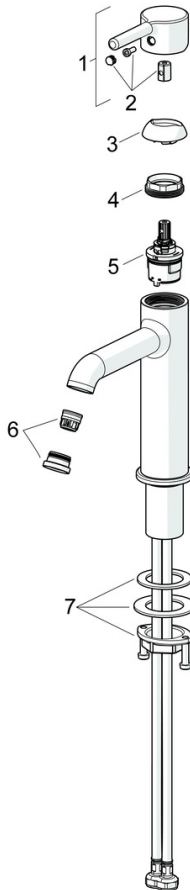

EAN: 4057304019975
static.hansa.com/543722070005

When great design becomes an attraction of its own, you know it will make a difference in your life. Besides bringing beauty to life, this new classic is also designed to bring any modern bathroom to the next level. Slender design and graceful shapes make this faucet the highlight of any space.

High quality
 Sleek design
 Anti-limescale rubber aerator for easy cleaning
 Made in Europe

Perfect fit for any bathroom

- ECO Building
- Single-lever
- Deck mounted
- Chrome
- Fixed spout
- Standard aerator, PCA® - constant flow rate regardless of pressure variations
- Single operating lever/handle, Pin shape, Hot/Cold symbols
- Limitation option for maximum temperature and flow-rate
- ø 30 mm ceramic cartridge for flow and temperature control
- Flexible inlet pipes
- Inner body made of DZR brass
- Without pop-up waste

Technical data

Flow properties

Flow-rate at 3 bar (with flow controller) **4.2 l/min**

Technical properties

Hot water supply **max. +70°C**
 Working pressure **0.5-10 bar**
 Connection size **G3/8**
 Projection **133 mm**
 Backflow prevention (EN1717) **AA**
 Material **Brass**

Regulations

EN standard **EN 817**
 Noise class **I (ISO 3822)**

Approvals and Declarations

Declaration of conformity **DoC**
 EPD **S-P-06391**

Spare parts

SP54372207-GB

	Name	Code
01	Lever	1014999V
02	Symbol plug	1012105V
03	Covering cap	1012132V
04	Tightening nut, M34x1.5	1012133V
05	Cartridge, 3.0	1014428V
06	Aerator and key, PCA 1.2 gpm	1015437V