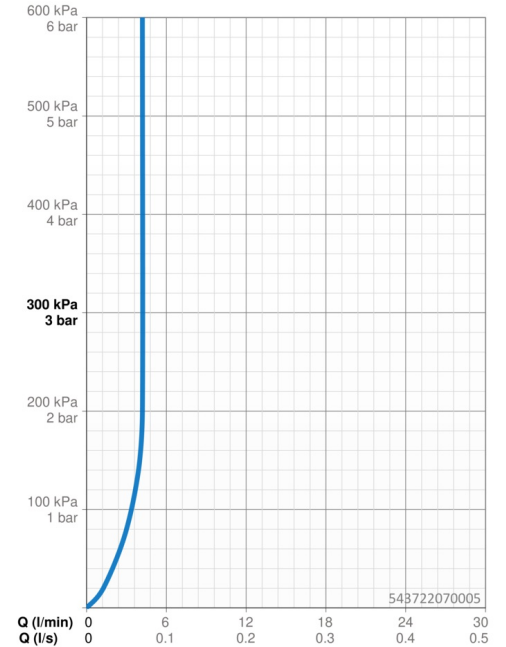

Technical data

Flow properties

Flow-rate at 3 bar (with flow controller) **4.2 l/min**

Technical properties

Hot water supply **max. +70°C**
Working pressure **0.5-10 bar**
Connection size **G3/8**
Projection **133 mm**
Backflow prevention (EN1717) **AA**
Material **Brass**

Regulations

EN standard **EN 817**
Noise class **I (ISO 3822)**

Approvals and Declarations

Declaration of conformity **DoC**
EPD **S-P-06391**