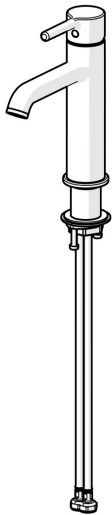

EAN: 4057304019975
static.hansa.com/543722070005

When great design becomes an attraction of its own, you know it will make a difference in your life. Besides bringing beauty to life, this new classic is also designed to bring any modern bathroom to the next level. Slender design and graceful shapes make this faucet the highlight of any space.

High quality
 Sleek design
 Anti-limescale rubber aerator for easy cleaning
 Made in Europe

Perfect fit for any bathroom

- ECO Building
- Single-lever
- Deck mounted
- Chrome
- Fixed spout
- Standard aerator, PCA® - constant flow rate regardless of pressure variations
- Single operating lever/handle, Pin shape, Hot/Cold symbols
- Limitation option for maximum temperature and flow-rate
- ø 30 mm ceramic cartridge for flow and temperature control
- Flexible inlet pipes
- Inner body made of DZR brass
- Without pop-up waste

Technical data

Flow properties

Flow-rate at 3 bar (with flow controller) **4.2 l/min**

Technical properties

Hot water supply **max. +70°C**
 Working pressure **0.5-10 bar**
 Connection size **G3/8**
 Projection **133 mm**
 Backflow prevention (EN1717) **AA**
 Material **Brass**

Regulations

EN standard **EN 817**
 Noise class **I (ISO 3822)**

Approvals and Declarations

Declaration of conformity **DoC**
 EPD **S-P-06391**

Spare parts

SP54372207-GB

	Name	Code
01	Lever	1014999V
02	Symbol plug	1012105V
03	Covering cap	1012132V
04	Tightening nut, M34x1.5	1012133V
05	Cartridge, 3.0	1014428V
06	Aerator and key, PCA 1.2 gpm	1015437V