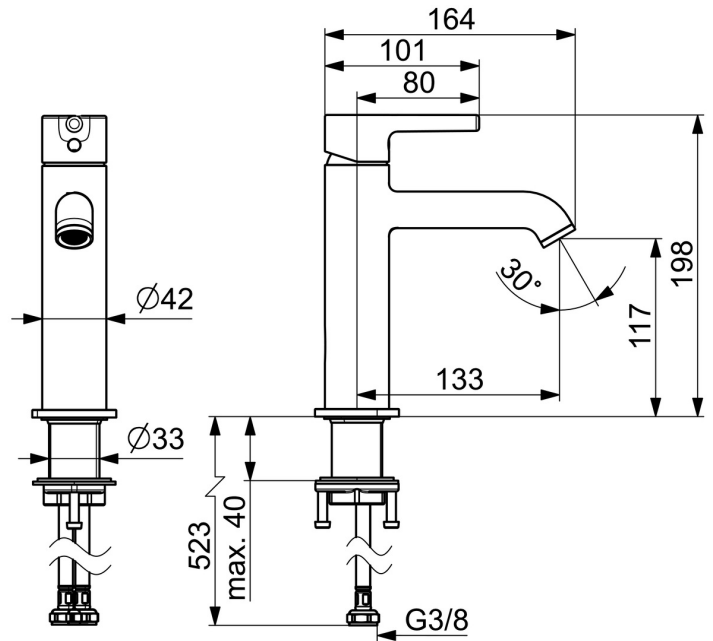

EAN: 4057304019975
static.hansa.com/543722070005

When great design becomes an attraction of its own, you know it will make a difference in your life. Besides bringing beauty to life, this new classic is also designed to bring any modern bathroom to the next level. Slender design and graceful shapes make this faucet the highlight of any space.

High quality
 Sleek design
 Anti-limescale rubber aerator for easy cleaning
 Made in Europe

Perfect fit for any bathroom

- ECO Building
- Single-lever
- Deck mounted
- Chrome
- Fixed spout
- Standard aerator, PCA® - constant flow rate regardless of pressure variations
- Single operating lever/handle, Pin shape, Hot/Cold symbols
- Limitation option for maximum temperature and flow-rate
- ø 30 mm ceramic cartridge for flow and temperature control
- Flexible inlet pipes
- Inner body made of DZR brass
- Without pop-up waste

Technical data

Flow properties

Flow-rate at 3 bar (with flow controller) **4.2 l/min**

Technical properties

Hot water supply **max. +70°C**
 Working pressure **0.5-10 bar**
 Connection size **G3/8**
 Projection **133 mm**
 Backflow prevention (EN1717) **AA**
 Material **Brass**

Regulations

EN standard **EN 817**
 Noise class **I (ISO 3822)**

Approvals and Declarations

Declaration of conformity **DoC**
 EPD **S-P-06391**

Spare parts

SP54372207-GB

	Name	Code
01	Lever	1014999V
02	Symbol plug	1012105V
03	Covering cap	1012132V
04	Tightening nut, M34x1.5	1012133V
05	Cartridge, 3.0	1014428V
06	Aerator and key, PCA 1.2 gpm	1015437V