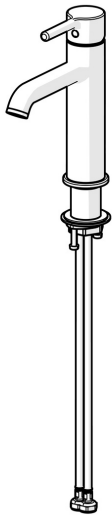

EAN: 4057304017414
static.hansa.com/54372207

When great design becomes an attraction of its own, you know it will make a difference in your life. Besides bringing beauty to life, this new classic is also designed to bring any modern bathroom to the next level. Slender design and graceful shapes make this faucet the highlight of any space.

High quality
 Sleek design
 Anti-limescale rubber aerator for easy cleaning
 Made in Europe

Perfect fit for any bathroom

- Washbasin
- Single-lever
- Deck mounted
- Chrome
- Fixed spout
- Standard aerator, PCA® - constant flow rate regardless of pressure variations
- Single operating lever/handle, Pin shape, Hot/Cold symbols
- Limitation option for maximum temperature and flow-rate
- ø 30 mm ceramic cartridge for flow and temperature control
- Flexible inlet pipes
- Inner body made of DZR brass
- Without pop-up waste

Technical data

Flow properties

Flow-rate at 3 bar (with flow controller) **6.0 l/min**

Technical properties

Hot water supply **max. +70°C**
 Working pressure **0.5-10 bar**
 Connection size **G3/8**
 Projection **133 mm**
 Backflow prevention (EN1717) **AA**
 Material **Brass**

Regulations

EN standard **EN 817**
 Noise class **I (ISO 3822)**

Approvals and Declarations

Declaration of conformity **DoC**
 EPD **S-P-06391**

Spare parts

SP54372207

	Name	Code
01	Lever	1014999V
02	Symbol plug	1012105V
03	Covering cap	1012132V
04	Tightening nut, M34x1.5	1012133V
05	Cartridge, 3.0	1014428V
06	Aerator and key, PCA 5.7 l/min	1012273V
07	Fixing set	59913479