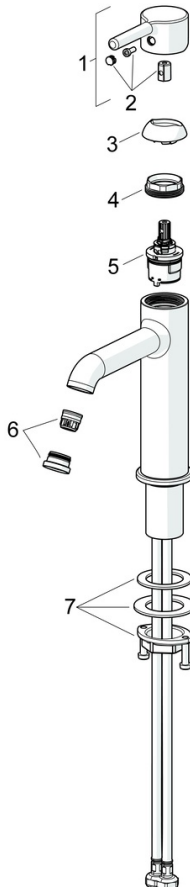

EAN: 4057304017414
static.hansa.com/54372207

When great design becomes an attraction of its own, you know it will make a difference in your life. Besides bringing beauty to life, this new classic is also designed to bring any modern bathroom to the next level. Slender design and graceful shapes make this faucet the highlight of any space.

High quality
 Sleek design
 Anti-limescale rubber aerator for easy cleaning
 Made in Europe

Perfect fit for any bathroom

- Washbasin
- Single-lever
- Deck mounted
- Chrome
- Fixed spout
- Standard aerator, PCA® - constant flow rate regardless of pressure variations
- Single operating lever/handle, Pin shape, Hot/Cold symbols
- Limitation option for maximum temperature and flow-rate
- ø 30 mm ceramic cartridge for flow and temperature control
- Flexible inlet pipes
- Inner body made of DZR brass
- Without pop-up waste

Technical data

Flow properties

Flow-rate at 3 bar (with flow controller) **6.0 l/min**

Technical properties

Hot water supply **max. +70°C**
 Working pressure **0.5-10 bar**
 Connection size **G3/8**
 Projection **133 mm**
 Backflow prevention (EN1717) **AA**
 Material **Brass**

Regulations

EN standard **EN 817**
 Noise class **I (ISO 3822)**

Approvals and Declarations

Declaration of conformity **DoC**
 EPD **S-P-06391**

Spare parts

SP54372207

	Name	Code
01	Lever	1014999V
02	Symbol plug	1012105V
03	Covering cap	1012132V
04	Tightening nut, M34x1.5	1012133V
05	Cartridge, 3.0	1014428V
06	Aerator and key, PCA 5.7 l/min	1012273V
07	Fixing set	59913479