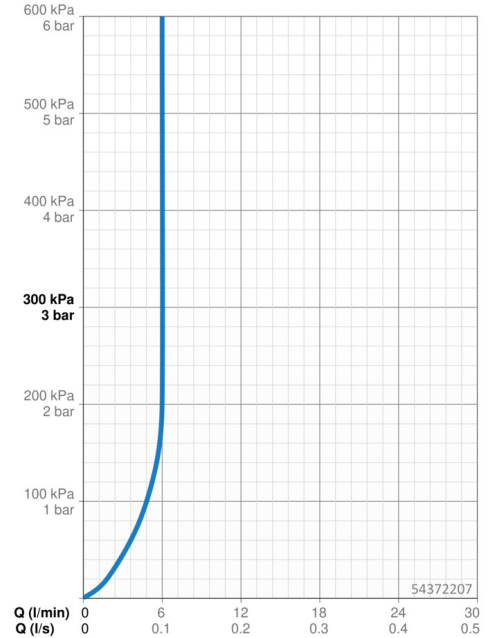

Technical data

Flow properties

Flow-rate at 3 bar (with flow controller) **6.0 l/min**

Technical properties

Hot water supply **max. +70°C**
Working pressure **0.5-10 bar**
Connection size **G3/8**
Projection **133 mm**
Backflow prevention (EN1717) **AA**
Material **Brass**

Regulations

EN standard **EN 817**
Noise class **I (ISO 3822)**

Approvals and Declarations

Declaration of conformity **DoC**
EPD **S-P-06391**