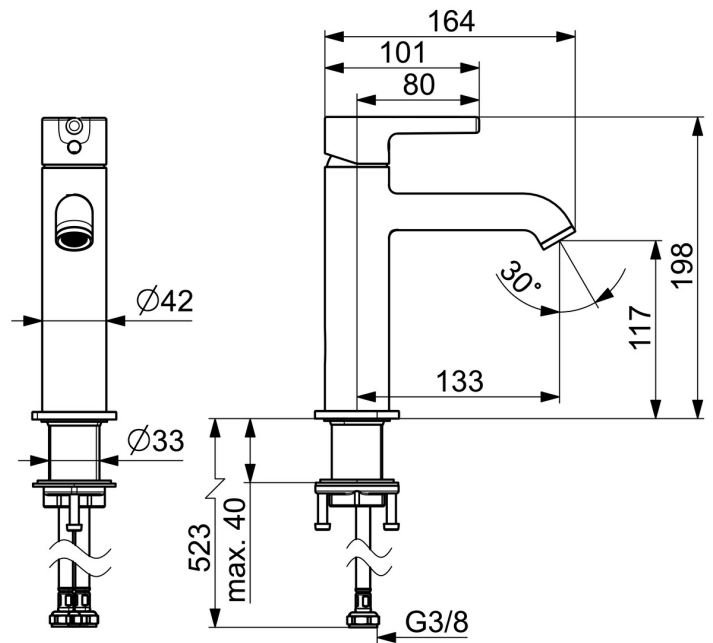

EAN: 4057304017414
static.hansa.com/54372207

When great design becomes an attraction of its own, you know it will make a difference in your life. Besides bringing beauty to life, this new classic is also designed to bring any modern bathroom to the next level. Slender design and graceful shapes make this faucet the highlight of any space.

High quality
 Sleek design
 Anti-limescale rubber aerator for easy cleaning
 Made in Europe

Perfect fit for any bathroom

- Washbasin
- Single-lever
- Deck mounted
- Chrome
- Fixed spout
- Standard aerator, PCA® - constant flow rate regardless of pressure variations
- Single operating lever/handle, Pin shape, Hot/Cold symbols
- Limitation option for maximum temperature and flow-rate
- ø 30 mm ceramic cartridge for flow and temperature control
- Flexible inlet pipes
- Inner body made of DZR brass
- Without pop-up waste

Technical data

Flow properties

Flow-rate at 3 bar (with flow controller) **6.0 l/min**

Technical properties

Hot water supply **max. +70°C**
 Working pressure **0.5-10 bar**
 Connection size **G3/8**
 Projection **133 mm**
 Backflow prevention (EN1717) **AA**
 Material **Brass**

Regulations

EN standard **EN 817**
 Noise class **I (ISO 3822)**

Approvals and Declarations

Declaration of conformity **DoC**
 EPD **S-P-06391**

Spare parts

SP54372207

	Name	Code
01	Lever	1014999V
02	Symbol plug	1012105V
03	Covering cap	1012132V
04	Tightening nut, M34x1.5	1012133V
05	Cartridge, 3.0	1014428V
06	Aerator and key, PCA 5.7 l/min	1012273V
07	Fixing set	59913479