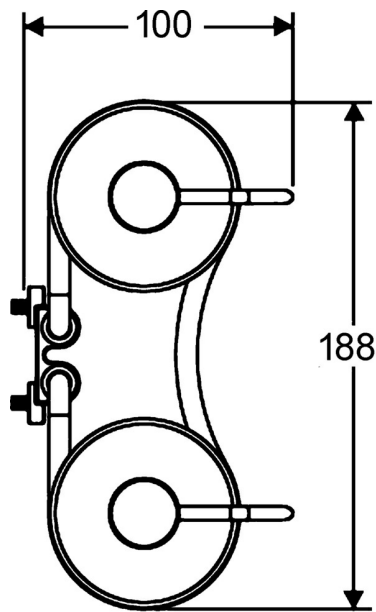

EAN: 4015474075795
static.hansa.com/54350900

- Bathroom
- Accessories
- Wall mounted
- Chrome

Technical data

Spare parts

SP54350900

	Name	Code
4	Lotion dispenser, (2004-) Discontinued	59911824
6.1	Soap tray Discontinued	59912612
6.2	Screw, M5x12 Discontinued	59912611