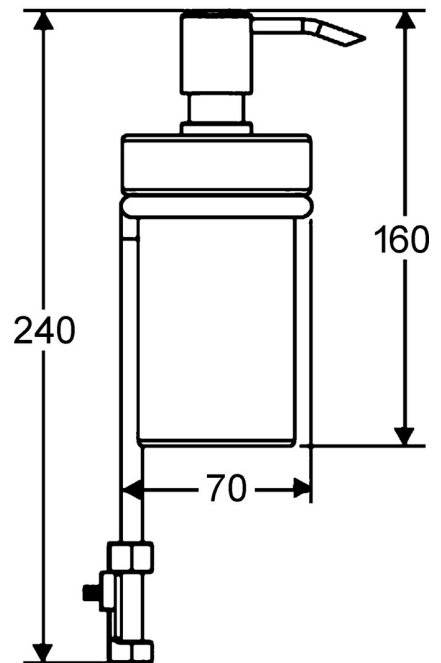

EAN: 4015474075795
static.hansa.com/54350900

- Bathroom
- Accessories
- Wall mounted
- Chrome

Technical data

Spare parts

SP54350900

	Name	Code
4	Lotion dispenser, (2004-) Discontinued	59911824
6.1	Soap tray Discontinued	59912612
6.2	Screw, M5x12 Discontinued	59912611