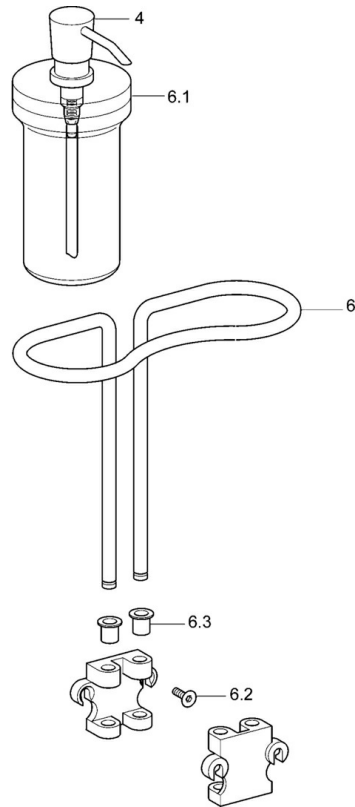

EAN: 4015474075795
static.hansa.com/54350900

- Bathroom
- Accessories
- Wall mounted
- Chrome

Technical data

Spare parts

SP54350900

	Name	Code
4	Lotion dispenser, (2004-) Discontinued	59911824
6.1	Soap tray Discontinued	59912612
6.2	Screw, M5x12 Discontinued	59912611