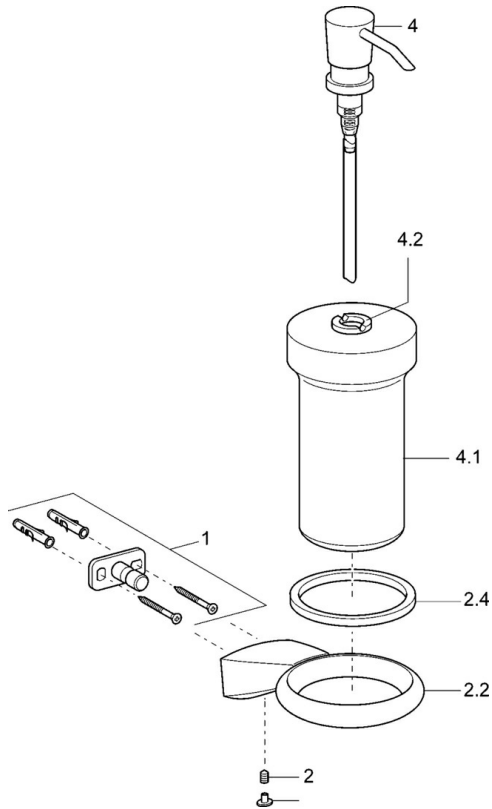

EAN: 4015474075764
static.hansa.com/54300900

- Bathroom
- Accessories
- Wall mounted
- Chrome

Technical data

Spare parts

SP54300900

	Name	Code
1	Fixing set Discontinued	59912081
2	Screw, M5x6, SW2.5	59912617
2.2	Wall bracket, d 60 mm Discontinued	59912619
2.4	Ring, d 60 mm Discontinued	59912620
4	Lotion dispenser, (2004-) Discontinued	59911824
4.1	Lotion dispenser Discontinued	59912622
4.2	Supply Discontinued	59912563