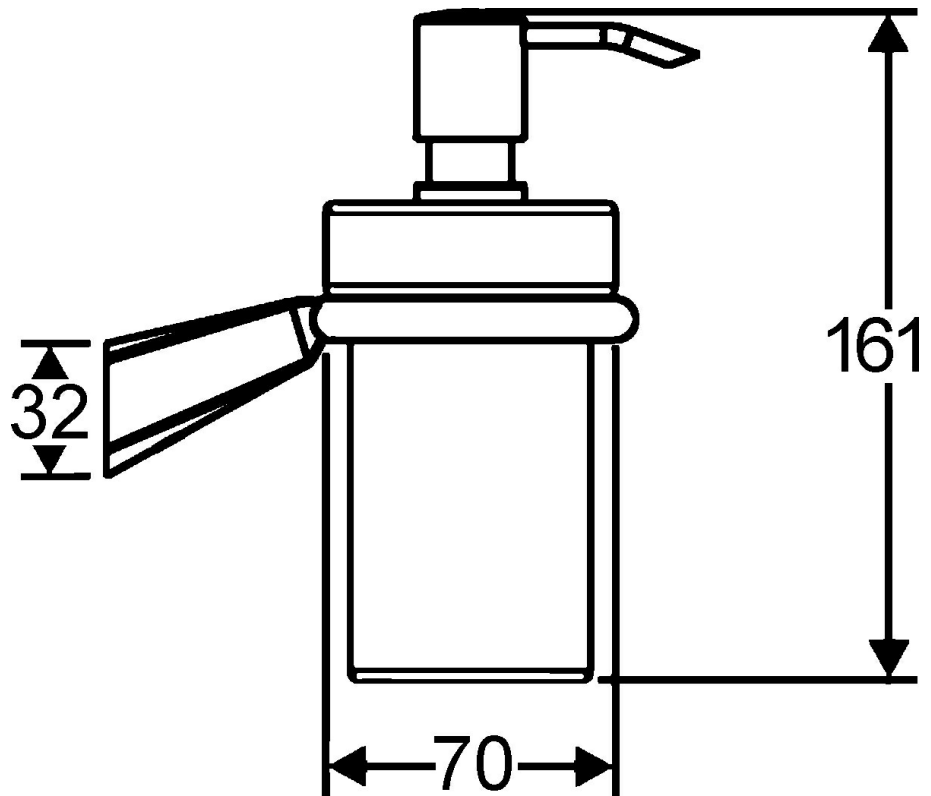

EAN: 4015474075764
static.hansa.com/54300900

- Bathroom
- Accessories
- Wall mounted
- Chrome

Technical data

Spare parts

SP54300900

	Name	Code
1	Fixing set Discontinued	59912081
2	Screw, M5x6, SW2.5	59912617
2.2	Wall bracket, d 60 mm Discontinued	59912619
2.4	Ring, d 60 mm Discontinued	59912620
4	Lotion dispenser, (2004-) Discontinued	59911824
4.1	Lotion dispenser Discontinued	59912622
4.2	Supply Discontinued	59912563