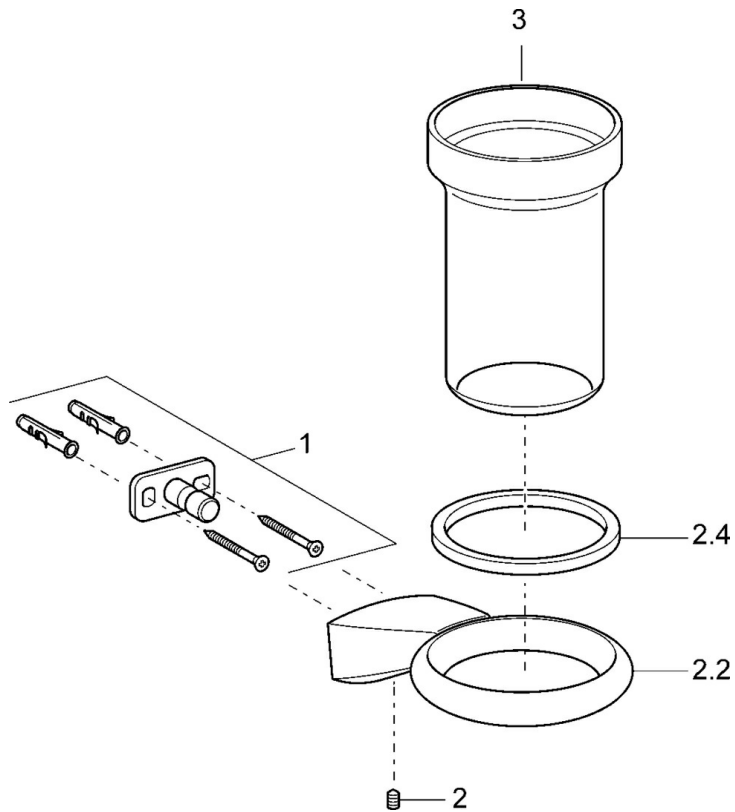

EAN: 4015474075757
static.hansa.com/54290900

- Bathroom
- Accessories
- Wall mounted
- Chrome

Technical data

Spare parts

SP54290900

	Name	Code
1	Fixing set Discontinued	59912081
2	Screw, M5x6, SW2.5	59912617
2.2	Wall bracket, d 60 mm Discontinued	59912619
2.4	Ring, d 60 mm Discontinued	59912620
3	Glass Discontinued	59912621