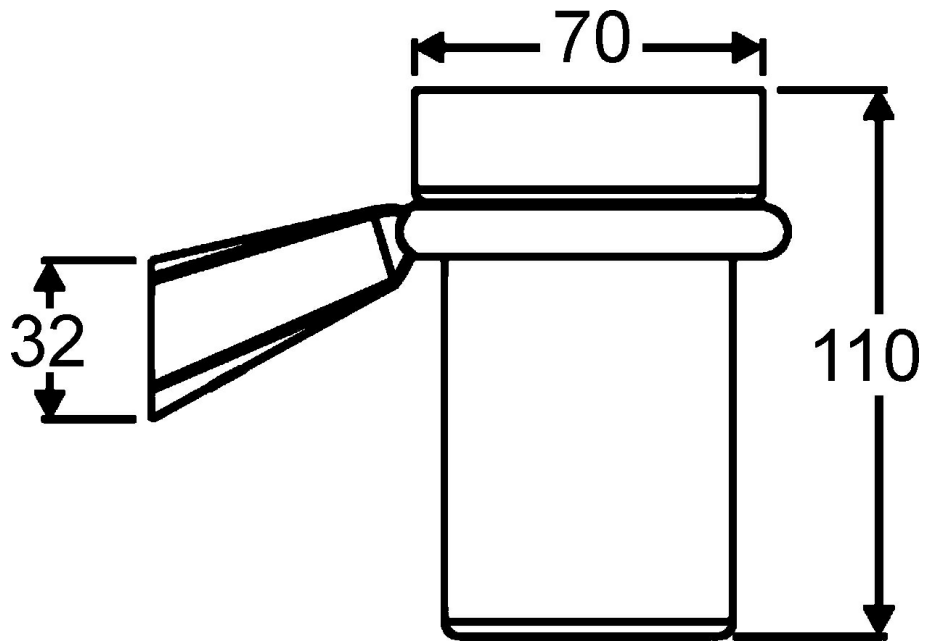

EAN: 4015474075757
static.hansa.com/54290900

- Bathroom
- Accessories
- Wall mounted
- Chrome

Technical data

Spare parts

SP54290900

	Name	Code
1	Fixing set Discontinued	59912081
2	Screw, M5x6, SW2.5	59912617
2.2	Wall bracket, d 60 mm Discontinued	59912619
2.4	Ring, d 60 mm Discontinued	59912620
3	Glass Discontinued	59912621