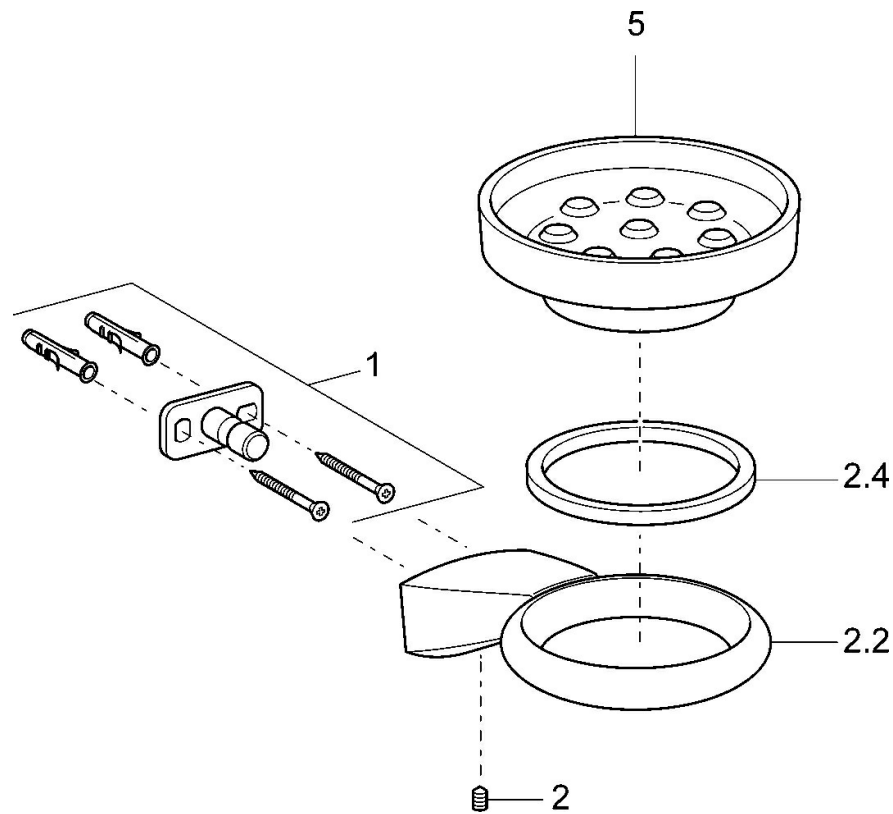

EAN: 4015474075733  
[static.hansa.com/54270900](https://static.hansa.com/54270900)

- Shower solutions
- Accessories
- Wall mounted
- Chrome

## Technical data

## Spare parts

### SP54270900

	Name	Code
1	Fixing set Discontinued	59912081
2	Screw, M5x6, SW2.5	59912617
2.2	Wall bracket, d 60 mm Discontinued	59912619
2.4	Ring, d 60 mm Discontinued	59912620
5	Soap tray Discontinued	59912610