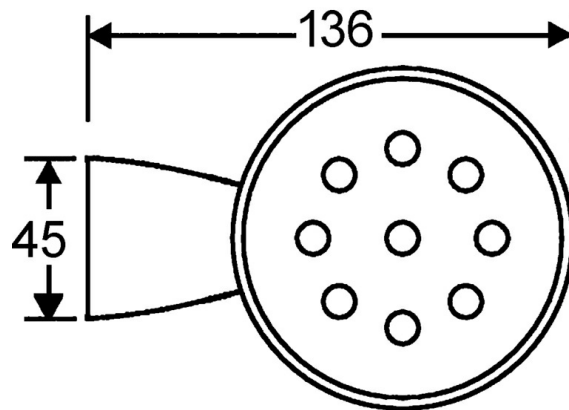

EAN: 4015474075733  
[static.hansa.com/54270900](https://static.hansa.com/54270900)

- Shower solutions
- Accessories
- Wall mounted
- Chrome

## Technical data

## Spare parts

### SP54270900

	Name	Code
1	Fixing set Discontinued	59912081
2	Screw, M5x6, SW2.5	59912617
2.2	Wall bracket, d 60 mm Discontinued	59912619
2.4	Ring, d 60 mm Discontinued	59912620
5	Soap tray Discontinued	59912610