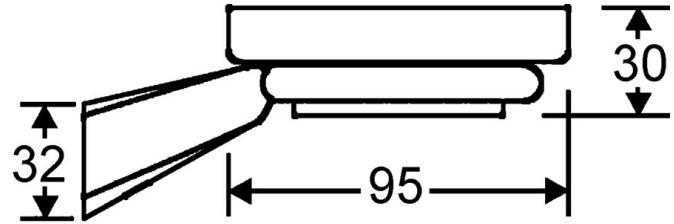

- Shower solutions
- Accessories
- Wall mounted
- Chrome