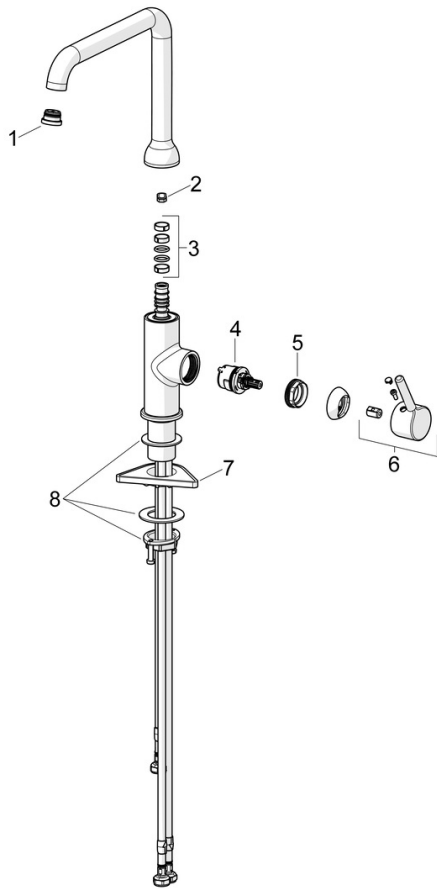

- Kitchen
- Single-lever, side operated, Low pressure
- Deck mounted
- Matt black
- Swivel spout
- Standard aerator, Laminar stream
- Single operating lever/handle, Pin shape, Hot/Cold symbols
- Limitation option for maximum temperature and flow-rate
- \varnothing 30 mm ceramic cartridge for flow and temperature control
- Flexible inlet pipes
- Inner body made of DZR brass

Technical data

Technical properties

Hot water supply	max. +70°C
Working pressure	0.5-10 bar
Connection size	G3/8
Projection	255 mm
Backflow prevention (EN1717)	AA
Material	Brass

Regulations

EN standard	EN 817
Noise class	I (ISO 3822)

Approvals and Declarations

Declaration of conformity	DoC
EPD	S-P-06396

Spare parts

SP5422110733

	Name	Code
01	Aerator and key, Cascade SLC TJ A Matt black	1014808V-33
02	Spout overturning stopper, 60° / 0°	59914264
02	Spout overturning stopper, 120° Discontinued	59914429
03	Sealing kit for spout	59914431
04	Cartridge, 3.0	1014428V
05	Tightening nut, M34x1.5	1012133V
06	Lever Matt black	1001749V-33
07	Supporting plate	59910008
08	Fixing set	59913371