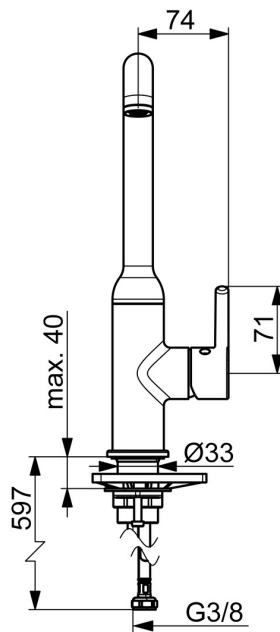

EAN: 4057304019876
static.hansa.com/5422110733

When great design becomes an attraction of its own, you know it will make a difference in your life. Besides bringing beauty to life, this new classic is also designed to bring any modern kitchen to the next level. Slender design and graceful shapes make this faucet the highlight of any space.

- Kitchen
- Single-lever, side operated, Low pressure
- Deck mounted
- Matt black
- Swivel spout
- Standard aerator, Laminar stream
- Single operating lever/handle, Pin shape, Hot/Cold symbols
- Limitation option for maximum temperature and flow-rate
- \varnothing 30 mm ceramic cartridge for flow and temperature control
- Flexible inlet pipes
- Inner body made of DZR brass

Technical data

Technical properties

Hot water supply	max. +70°C
Working pressure	0.5-10 bar
Connection size	G3/8
Projection	255 mm
Backflow prevention (EN1717)	AA
Material	Brass

Regulations

EN standard	EN 817
Noise class	I (ISO 3822)

Approvals and Declarations

Declaration of conformity	DoC
EPD	S-P-06396

Spare parts

SP5422110733

	Name	Code
01	Aerator and key, Cascade SLC TJ A Matt black	1014808V-33
02	Spout overturning stopper, 60° / 0°	59914264
02	Spout overturning stopper, 120° Discontinued	59914429
03	Sealing kit for spout	59914431
04	Cartridge, 3.0	1014428V
05	Tightening nut, M34x1.5	1012133V
06	Lever Matt black	1001749V-33
07	Supporting plate	59910008
08	Fixing set	59913371