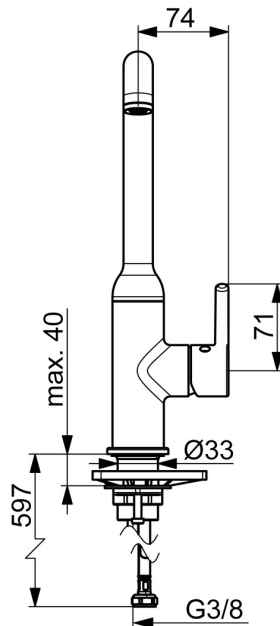

1. Single-Lever Side Operation: Easily control the water flow and temperature with just one hand, making it a breeze to use while cooking, cleaning, or entertaining guests.
2. Swivel Spout: The swivel spout allows for easy access to all areas of your sink, making it perfect for washing large pots and pans or filling up water bottles.
3. Limitation Option: This faucet comes with a temperature and flow-rate limitation option, ensuring that you and your family are safe from scalding water and conserving water usage.
4. DZR Brass Inner Body: The inner body of this faucet is made of DZR brass, ensuring durability and longevity.
5. Easy Installation: This faucet comes with flexible inlet pipes and only requires one hole for mounting, making installation a breeze.

- Kitchen
- Single-lever, side operated, Low pressure
- Deck mounted
- Chrome
- Swivel spout
- Standard aerator, Laminar stream
- Single operating lever/handle, Pin shape, Hot/Cold symbols
- Limitation option for maximum temperature and flow-rate
- \varnothing 30 mm ceramic cartridge for flow and temperature control
- Flexible inlet pipes
- Inner body made of DZR brass

Technical data

Technical properties

| | |
|------------------------------|-------------------|
| Hot water supply | max. +70°C |
| Working pressure | 0.5-10 bar |
| Connection size | G3/8 |
| Projection | 255 mm |
| Backflow prevention (EN1717) | AA |
| Material | Brass |

Spare parts

SP54221107

| | Name | Code |
|----|--|-------------|
| 01 | Aerator and key, Cascade SLC TJ V | 1017751V |
| 02 | Spout overturning stopper, 60° / 0° | 59914264 |
| 02 | Spout overturning stopper, 120° Discontinued | 59914429 |
| 03 | Sealing kit for spout | 59914431 |
| 04 | Cartridge, 3.0 | 1014428V |
| 05 | Tightening nut, M34x1.5 | 1012133V |
| 06 | Covering cap | 1012132V |
| 07 | Symbol plug | 1012105V |
| 08 | Lever | 1001749V |
| 09 | Supporting plate | 59910008 |
| 10 | Fixing set | 59913371 |