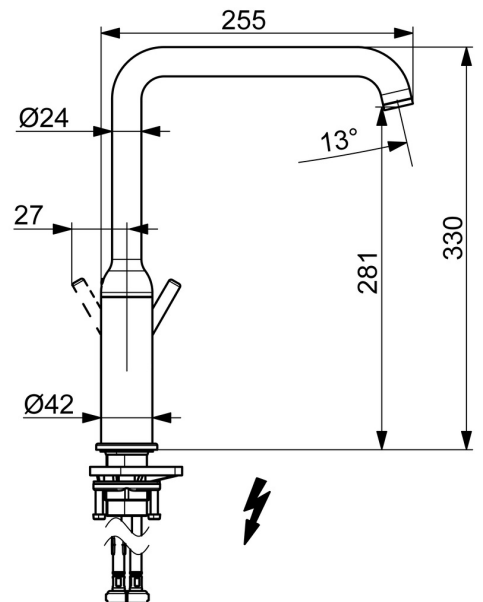

1. Single-Lever Side Operation: Easily control the water flow and temperature with just one hand, making it a breeze to use while cooking, cleaning, or entertaining guests.
2. Swivel Spout: The swivel spout allows for easy access to all areas of your sink, making it perfect for washing large pots and pans or filling up water bottles.
3. Limitation Option: This faucet comes with a temperature and flow-rate limitation option, ensuring that you and your family are safe from scalding water and conserving water usage.
4. DZR Brass Inner Body: The inner body of this faucet is made of DZR brass, ensuring durability and longevity.
5. Easy Installation: This faucet comes with flexible inlet pipes and only requires one hole for mounting, making installation a breeze.

- Kitchen
- Single-lever, side operated, Low pressure
- Deck mounted
- Chrome
- Swivel spout
- Standard aerator, Laminar stream
- Single operating lever/handle, Pin shape, Hot/Cold symbols
- Limitation option for maximum temperature and flow-rate
- \varnothing 30 mm ceramic cartridge for flow and temperature control
- Flexible inlet pipes
- Inner body made of DZR brass

Technical data

Technical properties

| | |
|------------------------------|-------------------|
| Hot water supply | max. +70°C |
| Working pressure | 0.5-10 bar |
| Connection size | G3/8 |
| Projection | 255 mm |
| Backflow prevention (EN1717) | AA |
| Material | Brass |

Spare parts

SP54221107

| | Name | Code |
|----|--|-------------|
| 01 | Aerator and key, Cascade SLC TJ V | 1017751V |
| 02 | Spout overturning stopper, 60° / 0° | 59914264 |
| 02 | Spout overturning stopper, 120° Discontinued | 59914429 |
| 03 | Sealing kit for spout | 59914431 |
| 04 | Cartridge, 3.0 | 1014428V |
| 05 | Tightening nut, M34x1.5 | 1012133V |
| 06 | Covering cap | 1012132V |
| 07 | Symbol plug | 1012105V |
| 08 | Lever | 1001749V |
| 09 | Supporting plate | 59910008 |
| 10 | Fixing set | 59913371 |