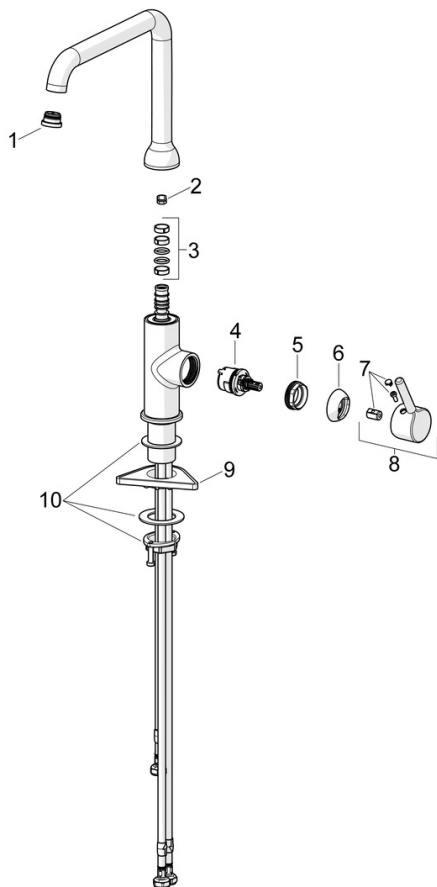

1. Single-Lever Side Operation: Easily control the water flow and temperature with just one hand, making it a breeze to use while cooking, cleaning, or entertaining guests.
2. Swivel Spout: The swivel spout allows for easy access to all areas of your sink, making it perfect for washing large pots and pans or filling up water bottles.
3. Limitation Option: This faucet comes with a temperature and flow-rate limitation option, ensuring that you and your family are safe from scalding water and conserving water usage.
4. DZR Brass Inner Body: The inner body of this faucet is made of DZR brass, ensuring durability and longevity.
5. Easy Installation: This faucet comes with flexible inlet pipes and only requires one hole for mounting, making installation a breeze.

- Kitchen
- Single-lever, side operated, Low pressure
- Deck mounted
- Chrome
- Swivel spout
- Standard aerator, Laminar stream
- Single operating lever/handle, Pin shape, Hot/Cold symbols
- Limitation option for maximum temperature and flow-rate
- \varnothing 30 mm ceramic cartridge for flow and temperature control
- Flexible inlet pipes
- Inner body made of DZR brass

Technical data

Technical properties

| | |
|------------------------------|-------------------|
| Hot water supply | max. +70°C |
| Working pressure | 0.5-10 bar |
| Connection size | G3/8 |
| Projection | 255 mm |
| Backflow prevention (EN1717) | AA |
| Material | Brass |

Spare parts

SP54221107

| | Name | Code |
|----|--|-------------|
| 01 | Aerator and key, Cascade SLC TJ V | 1017751V |
| 02 | Spout overturning stopper, 60° / 0° | 59914264 |
| 02 | Spout overturning stopper, 120° Discontinued | 59914429 |
| 03 | Sealing kit for spout | 59914431 |
| 04 | Cartridge, 3.0 | 1014428V |
| 05 | Tightening nut, M34x1.5 | 1012133V |
| 06 | Covering cap | 1012132V |
| 07 | Symbol plug | 1012105V |
| 08 | Lever | 1001749V |
| 09 | Supporting plate | 59910008 |
| 10 | Fixing set | 59913371 |