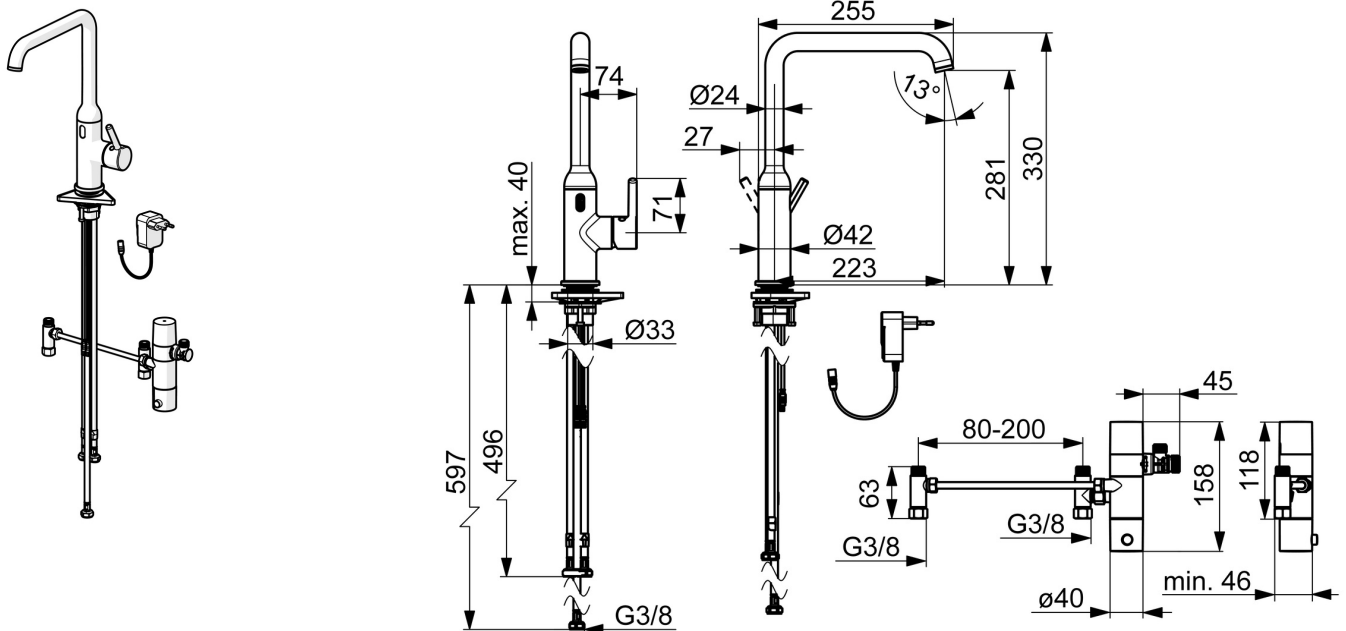

EAN: 4057304019906
static.hansa.com/5421220933

Introducing the HANSAVANTIS Style Kitchen Faucet, designed to elevate the look of any modern kitchen. The matte black finish adds sophistication, while the swivel spout and single operating lever make it easy to use. The faucet is energy-efficient and comes with Bluetooth® control. Made with an inner body of DZR brass, this faucet is built to last. Upgrade your kitchen with this smart and stylish faucet today.

- Kitchen
- Hybrid, Plug transformer, Bluetooth®
- Deck mounted
- Matt black
- Swivel spout
- Standard aerator
- Single operating lever/handle, Hot/Cold symbols
- Limitation option for maximum temperature and flow-rate
- \varnothing 30 mm ceramic eco cartridge for flow and temperature control
- Advanced PSD sensor, Solenoid valve, Power supply
- Flexible inlet pipes
- Inner body made of DZR brass

Technical data

Flow properties

Flow-rate at 3 bar **10.8 l/min**

Technical properties

Hot water supply **max. +70°C**
 Working pressure **0.5-10 bar**
 Connection size **G3/8**
 Projection **255 mm**
 Backflow prevention (EN1717) **EB**
 Material **Brass**

Software settings

Automatic flush **30 s (1-1800 s)**
 Automatic flush period **30 s (1-1800 s)**
 Max. flow period **10 s (1-1800s)**

Electronic properties

Electrical Connection **230 / 9 V**
 Bluetooth version **5.x (D060576)**