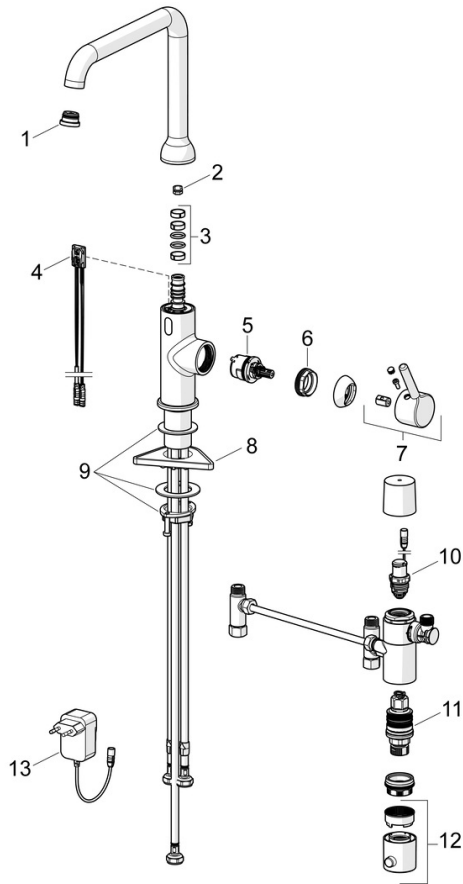

Technical data

Flow properties

Flow-rate at 3 bar **10.8 l/min**

Technical properties

Hot water supply **max. +70°C**
 Working pressure **0.5-10 bar**
 Connection size **G3/8**
 Projection **255 mm**
 Backflow prevention (EN1717) **EB**
 Material **Brass**

Noise class **I (ISO 3822)**

Protection class **IP 55 / transformer IP 20**

Approvals and Declarations

Declaration of conformity **RED**
 EPD **S-P-07817**

Spare parts

SP5421220933

	Name	Code
01	Aerator and key, Cascade SLC TJ A Matt black	1014808V-33
02	Spout overturning stopper, 60° / 0°	59914264
02	Spout overturning stopper, 120° Discontinued	59914429
03	Sealing kit for spout	59914431
04	Sensor, 3/9 V, Bluetooth	1014212V
05	Cartridge, 3.0	1014428V
06	Tightening nut, M34x1.5	1012133V
07	Lever Matt black	1001749V-33
08	Supporting plate	59910008
09	Fixing set	59913371
10	Pilot valve, 3 V	59914338
11	Thermostatic cartridge, 3.4	59914114
12	Temperature control handle	602062V
13	Power supply, 230/9 V, 550 mA	64490900