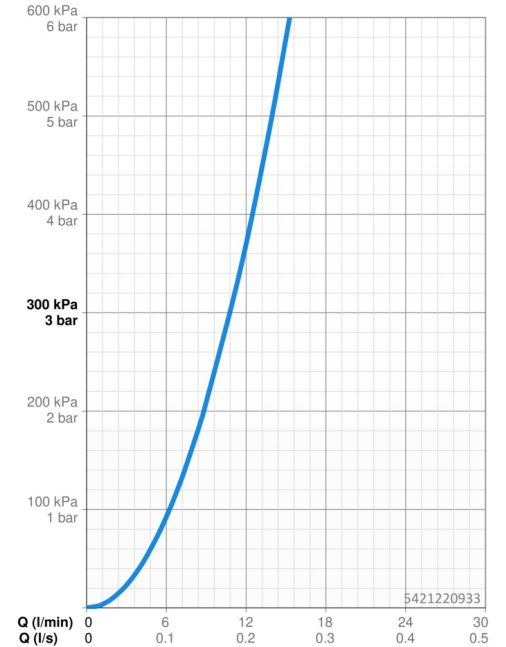

Technical data

Flow properties

Flow-rate at 3 bar **10.8 l/min**

Technical properties

Hot water supply **max. +70°C**
Working pressure **0.5-10 bar**
Connection size **G3/8**
Projection **255 mm**
Backflow prevention (EN1717) **EB**
Material **Brass**

Software settings

Automatic flush **30 s (1-1800 s)**
Automatic flush period **30 s (1-1800 s)**
Max. flow period **10 s (1-1800s)**

Electronic properties

Electrical Connection **230 / 9 V**
Bluetooth version **5.x (D060576)**

Regulations

EU Directives **C € Radio Equipment Directive 2014/53/EU , Low Voltage Directive 2014/35/EU , EMC Directive 2014/30/EU , RoHS Directive 2011/65/EU**

EN standard **ETSI EN 301 489-1 V1.9.2 , ETSI EN 300 328 v2.2.2 , EN 61000-6-1:2007 , EN 61000-6-3:2007+A1:2011+AC:2012 , EN 60335-1:2012+A11+A13+A14+A2+A15:2021, Part 19.11.4**

Noise class **I (ISO 3822)**

Protection class **IP 55 / transformer IP 20**

Approvals and Declarations

Declaration of conformity **RED**
EPD **S-P-07817**