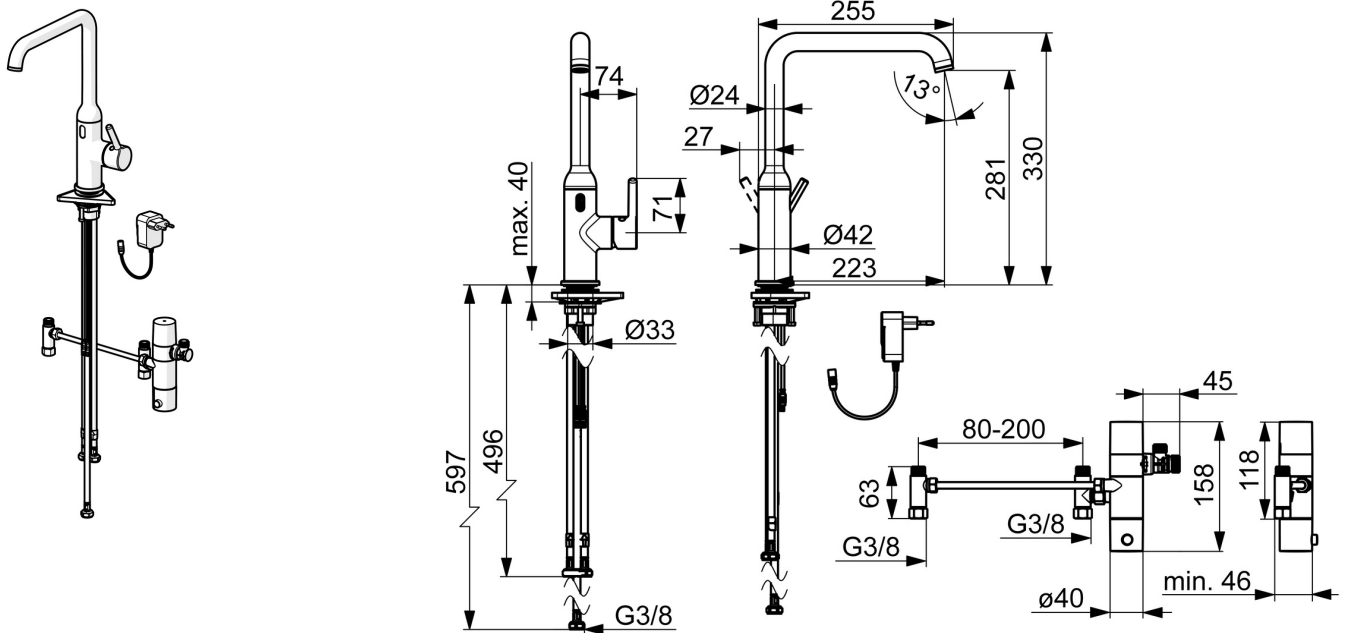

EAN: 4057304019890  
[static.hansa.com/54212209](https://static.hansa.com/54212209)

Introducing the HANSAVANTIS Style Kitchen Faucet, a sleek and efficient addition to any modern kitchen. With a chrome finish and swivel spout, this deck-mounted faucet is easy to use with its single operating lever/handle. The inner body is made of durable DZR brass, and advanced features like a hybrid design and plug transformer make it smart and efficient. Plus, with Bluetooth® technology, you can control the faucet from your smartphone. Upgrade your kitchen with the HANSAVANTIS Style Kitchen Faucet.

- Kitchen
- Hybrid, Plug transformer, Bluetooth®
- Deck mounted
- Chrome
- Swivel spout
- Standard aerator
- Single operating lever/handle, Hot/Cold symbols
- Limitation option for maximum temperature and flow-rate
- Ø 30 mm ceramic eco cartridge for flow and temperature control
- Advanced PSD sensor, Solenoid valve, Power supply
- Flexible inlet pipes
- Inner body made of DZR brass

### Technical properties

Hot water supply **max. +70°C**  
 Working pressure **0.5-10 bar**  
 Connection size **G3/8**  
 Projection **255 mm**  
 Backflow prevention (EN1717) **EB**  
 Material **Brass**