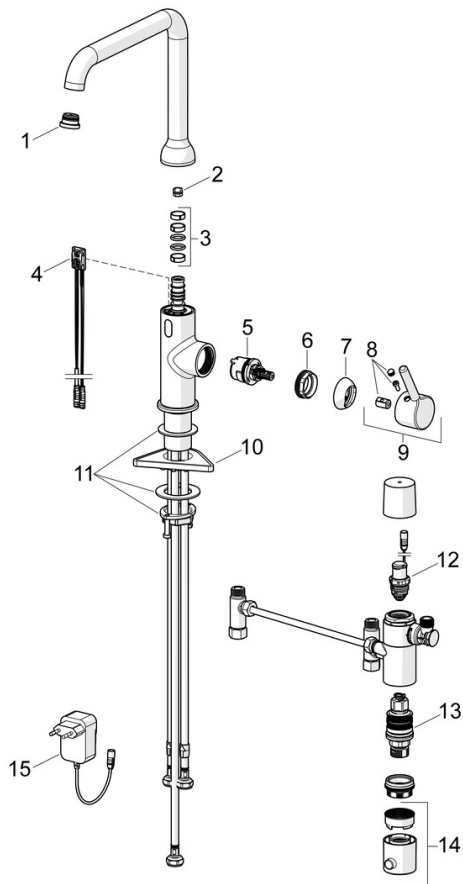

### Technical properties

Hot water supply **max. +70°C**  
 Working pressure **0.5-10 bar**  
 Connection size **G3/8**  
 Projection **255 mm**  
 Backflow prevention (EN1717) **EB**  
 Material **Brass**

## Spare parts