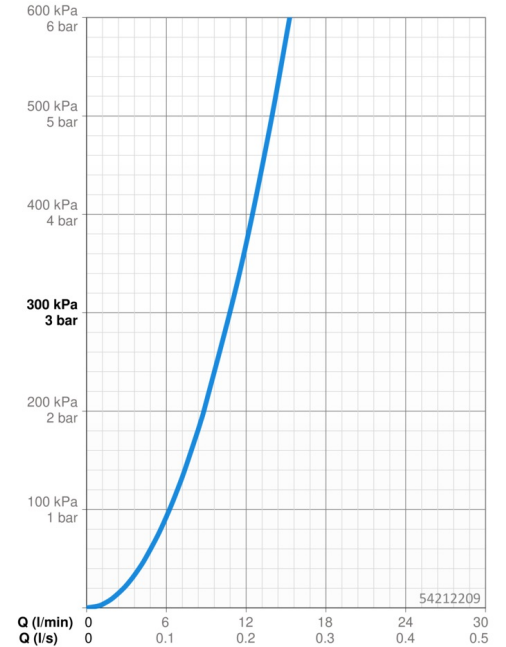

Technical data

Flow properties

Flow-rate at 3 bar **10.8 l/min**

Technical properties

Hot water supply **max. +70°C**
Working pressure **0.5-10 bar**
Connection size **G3/8**
Projection **255 mm**
Backflow prevention (EN1717) **EB**
Material **Brass**

Software settings

Automatic flush **30 s (1-1800 s)**
Automatic flush period **30 s (1-1800 s)**
Max. flow period **10 s (1-1800s)**

Electronic properties

Electrical Connection **230 / 9 V**
Bluetooth version **5.x (D060576)**

Regulations

EU Directives **C € Radio Equipment Directive 2014/53/EU , Low Voltage Directive 2014/35/EU , EMC Directive 2014/30/EU , RoHS Directive 2011/65/EU**

EN standard **ETSI EN 301 489-1 V1.9.2 , ETSI EN 300 328 v2.2.2 , EN 61000-6-1:2007 , EN 61000-6-3:2007+A1:2011+AC:2012 , EN 60335-1:2012+A11+A13+A14+A2+A15:2021, Part 19.11.4**

Noise class **I (ISO 3822)**

Protection class **IP 55 / transformer IP 20**

Approvals and Declarations

Declaration of conformity **RED**
EPD **S-P-07817**