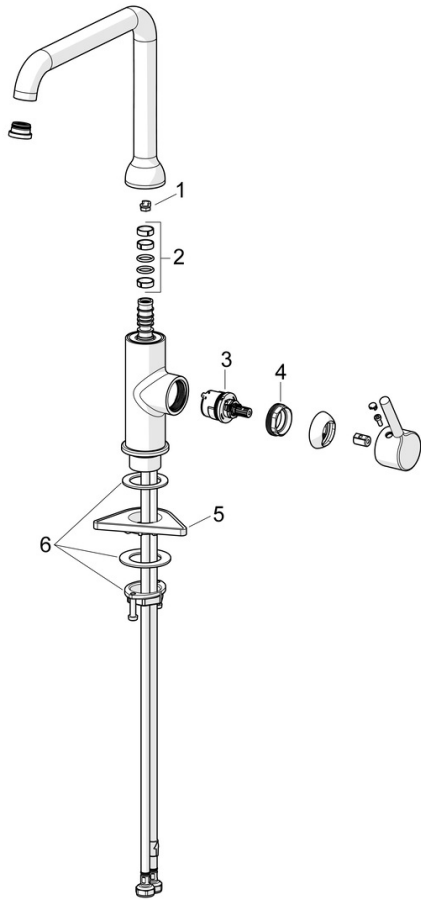

- Kitchen
- Single-lever, side operated
- Deck mounted
- Brushed bronze
- Swivel spout
- Standard aerator
- Single operating lever/handle, Pin shape, Hot/Cold symbols
- Limitation option for maximum temperature and flow-rate
- \varnothing 30 mm ceramic eco cartridge for flow and temperature control
- Flexible inlet pipes
- Inner body made of DZR brass

Technical data

Flow properties

Flow-rate at 3 bar **10.2 l/min**

Technical properties

Hot water supply **max. +70°C**
 Working pressure **0.5-10 bar**
 Connection size **G3/8**
 Projection **255 mm**
 Backflow prevention (EN1717) **AA**
 Material **Brass**

Regulations

EN standard **EN 817**
 Noise class **I (ISO 3822)**

Approvals and Declarations

Declaration of conformity **DoC**
 EPD **S-P-06396**

Spare parts

SP54202207CLR

	Name	Code
01	Spout overturning stopper, 60° / 0°	59914264
01	Spout overturning stopper, 120° Discontinued	59914429
02	Sealing kit for spout	59914431
03	Cartridge, 3.0	1014428V
04	Tightening nut, M34x1.5	1012133V
05	Supporting plate	59910008
06	Fixing set	59913371