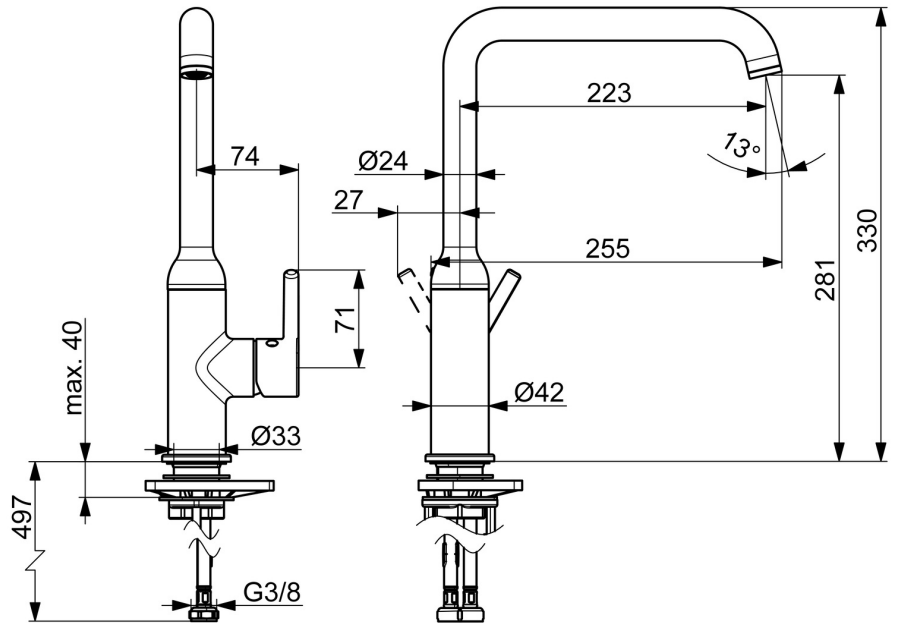

- Kitchen
- Single-lever, side operated
- Deck mounted
- Brushed bronze
- Swivel spout
- Standard aerator
- Single operating lever/handle, Pin shape, Hot/Cold symbols
- Limitation option for maximum temperature and flow-rate
- \varnothing 30 mm ceramic eco cartridge for flow and temperature control
- Flexible inlet pipes
- Inner body made of DZR brass

Technical data

Flow properties

Flow-rate at 3 bar **10.2 l/min**

Technical properties

Hot water supply **max. +70°C**
 Working pressure **0.5-10 bar**
 Connection size **G3/8**
 Projection **255 mm**
 Backflow prevention (EN1717) **AA**
 Material **Brass**

Regulations

EN standard **EN 817**
 Noise class **I (ISO 3822)**

Approvals and Declarations

Declaration of conformity **DoC**
 EPD **S-P-06396**

Spare parts

SP54202207CLR

	Name	Code
01	Spout overturning stopper, 60° / 0°	59914264
01	Spout overturning stopper, 120° Discontinued	59914429
02	Sealing kit for spout	59914431
03	Cartridge, 3.0	1014428V
04	Tightening nut, M34x1.5	1012133V
05	Supporting plate	59910008
06	Fixing set	59913371