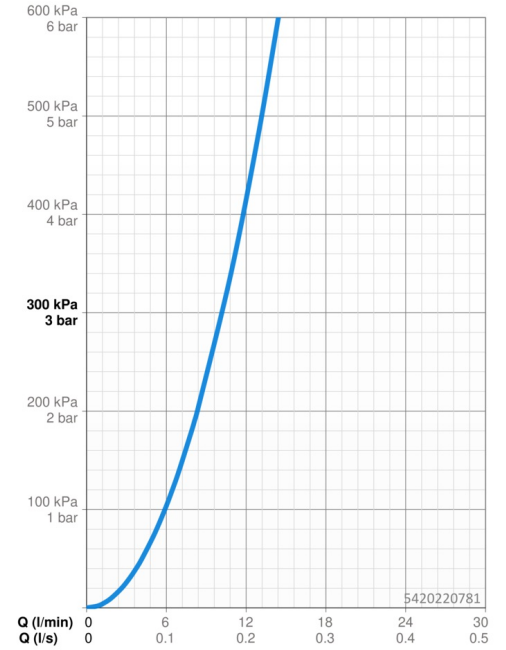

Technical data

Flow properties

Flow-rate at 3 bar **10.2 l/min**

Technical properties

Hot water supply **max. +70°C**
Working pressure **0.5-10 bar**
Connection size **G3/8**
Projection **255 mm**
Backflow prevention (EN1717) **AA**
Material **Brass**

Regulations

EN standard **EN 817**
Noise class **I (ISO 3822)**

Approvals and Declarations

Declaration of conformity **DoC**
EPD **S-P-06396**