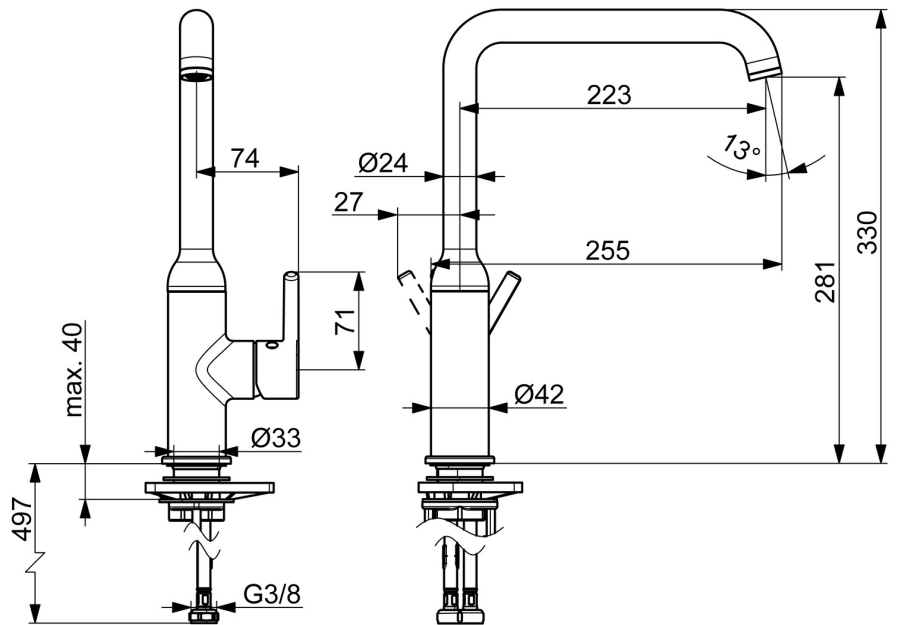

- Kitchen
- Single-lever, side operated
- Deck mounted
- Brushed steel
- Swivel spout
- Standard aerator
- Single operating lever/handle, Pin shape, Hot/Cold symbols
- Limitation option for maximum temperature and flow-rate
- $\varnothing$  30 mm ceramic eco cartridge for flow and temperature control
- Flexible inlet pipes
- Inner body made of DZR brass

### Technical properties

Hot water supply **max. +70°C**  
 Working pressure **0.5-10 bar**  
 Connection size **G3/8**  
 Projection **255 mm**  
 Backflow prevention (EN1717) **AA**  
 Material **Brass**

### SP54202207CLR

	Name	Code
01	Spout overturning stopper, 60° / 0°	59914264
01	Spout overturning stopper, 120° Discontinued	59914429
02	Sealing kit for spout	59914431
03	Cartridge, 3.0	1014428V
04	Tightening nut, M34x1.5	1012133V
05	Supporting plate	59910008
06	Fixing set	59913371