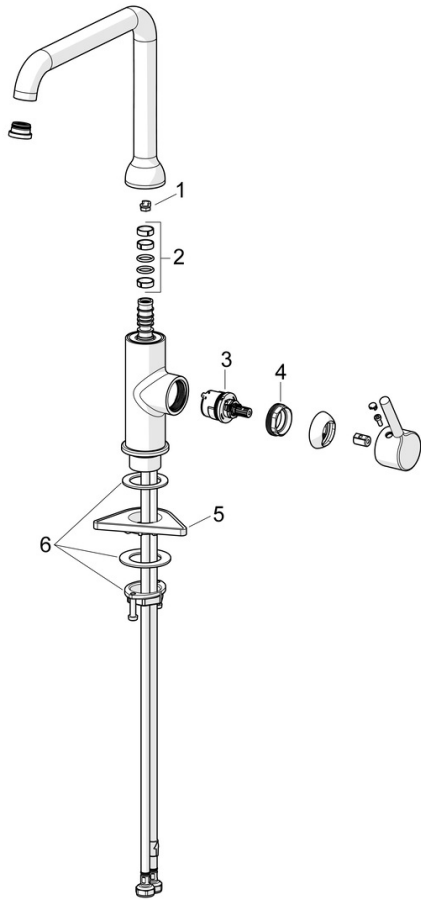

- Kitchen
- Single-lever, side operated
- Deck mounted
- Brushed steel
- Swivel spout
- Standard aerator
- Single operating lever/handle, Pin shape, Hot/Cold symbols
- Limitation option for maximum temperature and flow-rate
- $\varnothing$  30 mm ceramic eco cartridge for flow and temperature control
- Flexible inlet pipes
- Inner body made of DZR brass

### Technical properties

Hot water supply **max. +70°C**  
 Working pressure **0.5-10 bar**  
 Connection size **G3/8**  
 Projection **255 mm**  
 Backflow prevention (EN1717) **AA**  
 Material **Brass**

## Spare parts

### SP54202207CLR

	Name	Code
01	Spout overturning stopper, 60° / 0°	59914264
01	Spout overturning stopper, 120° Discontinued	59914429
02	Sealing kit for spout	59914431
03	Cartridge, 3.0	1014428V
04	Tightening nut, M34x1.5	1012133V
05	Supporting plate	59910008
06	Fixing set	59913371