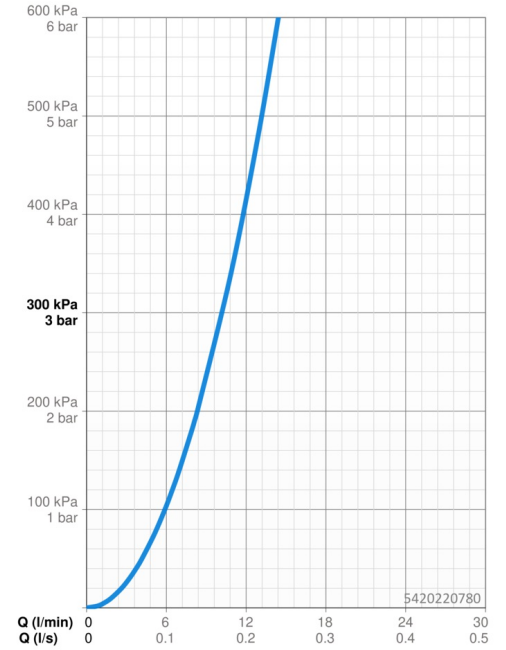

Technical data

Flow properties

Flow-rate at 3 bar **10.2 l/min**

Technical properties

Hot water supply **max. +70°C**
Working pressure **0.5-10 bar**
Connection size **G3/8**
Projection **255 mm**
Backflow prevention (EN1717) **AA**
Material **Brass**

Regulations

EN standard **EN 817**
Noise class **I (ISO 3822)**

Approvals and Declarations

Declaration of conformity **DoC**
EPD **S-P-06396**