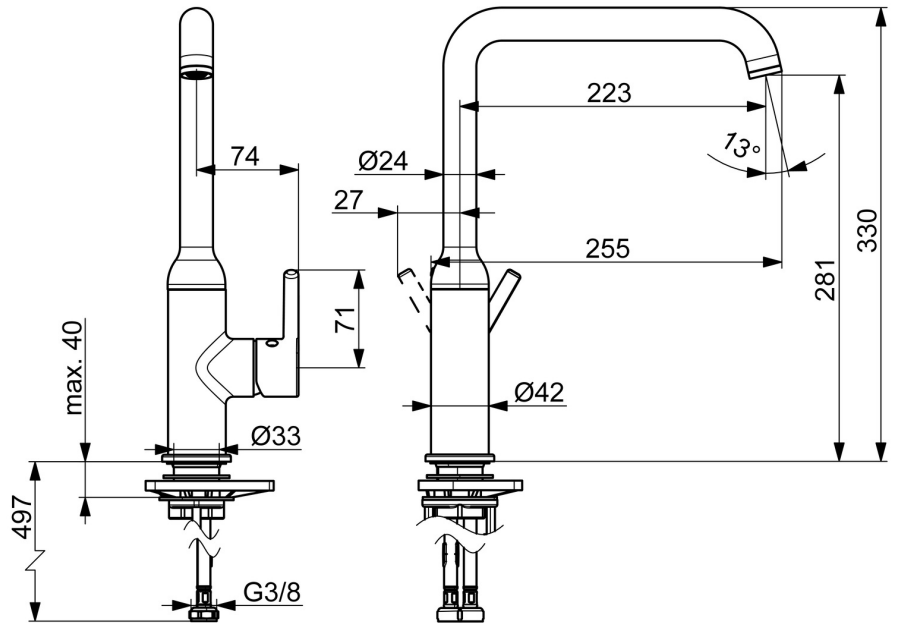

- Kitchen
- Single-lever, side operated
- Deck mounted
- Matt black
- Swivel spout
- Standard aerator
- Single operating lever/handle, Pin shape, Hot/Cold symbols
- Limitation option for maximum temperature and flow-rate
- $\varnothing$  30 mm ceramic eco cartridge for flow and temperature control
- Flexible inlet pipes
- Inner body made of DZR brass

## Spare parts

### SP5420220733

	Name	Code
01	Aerator and key, Cascade SLC TJ A Matt black	1014808V-33
02	Spout overturning stopper, 60° / 0°	59914264
02	Spout overturning stopper, 120° Discontinued	59914429
03	Sealing kit for spout	59914431
04	Cartridge, 3.0	1014428V
05	Tightening nut, M34x1.5	1012133V
06	Lever Matt black	1001749V-33
07	Supporting plate	59910008
08	Fixing set	59913371