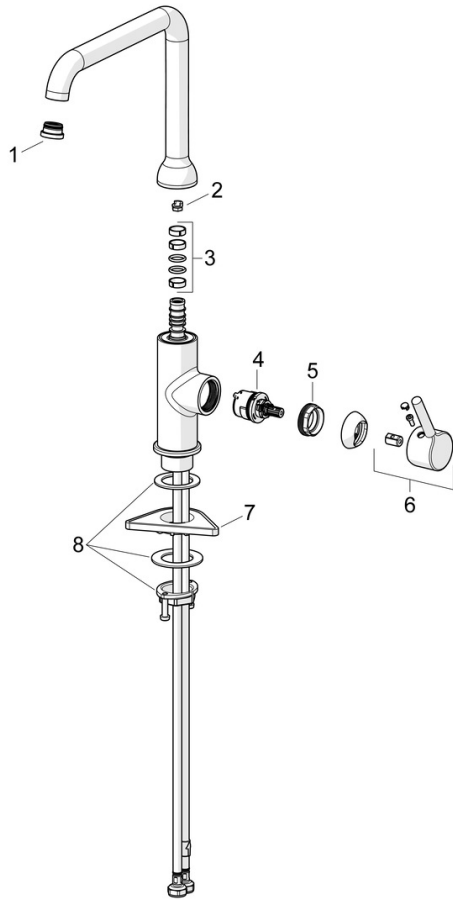

EAN: 4057304019869  
[static.hansa.com/5420220733](https://static.hansa.com/5420220733)

When great design becomes an attraction of its own, you know it will make a difference in your life. Besides bringing beauty to life, this new classic is also designed to bring any modern kitchen to the next level. Slender design and graceful shapes make this faucet the highlight of any space.

- Kitchen
- Single-lever, side operated
- Deck mounted
- Matt black
- Swivel spout
- Standard aerator
- Single operating lever/handle, Pin shape, Hot/Cold symbols
- Limitation option for maximum temperature and flow-rate
- $\varnothing$  30 mm ceramic eco cartridge for flow and temperature control
- Flexible inlet pipes
- Inner body made of DZR brass

## Spare parts

### SP5420220733

	Name	Code
01	Aerator and key, Cascade SLC TJ A Matt black	1014808V-33
02	Spout overturning stopper, 60° / 0°	59914264
02	Spout overturning stopper, 120° Discontinued	59914429
03	Sealing kit for spout	59914431
04	Cartridge, 3.0	1014428V
05	Tightening nut, M34x1.5	1012133V
06	Lever Matt black	1001749V-33
07	Supporting plate	59910008
08	Fixing set	59913371