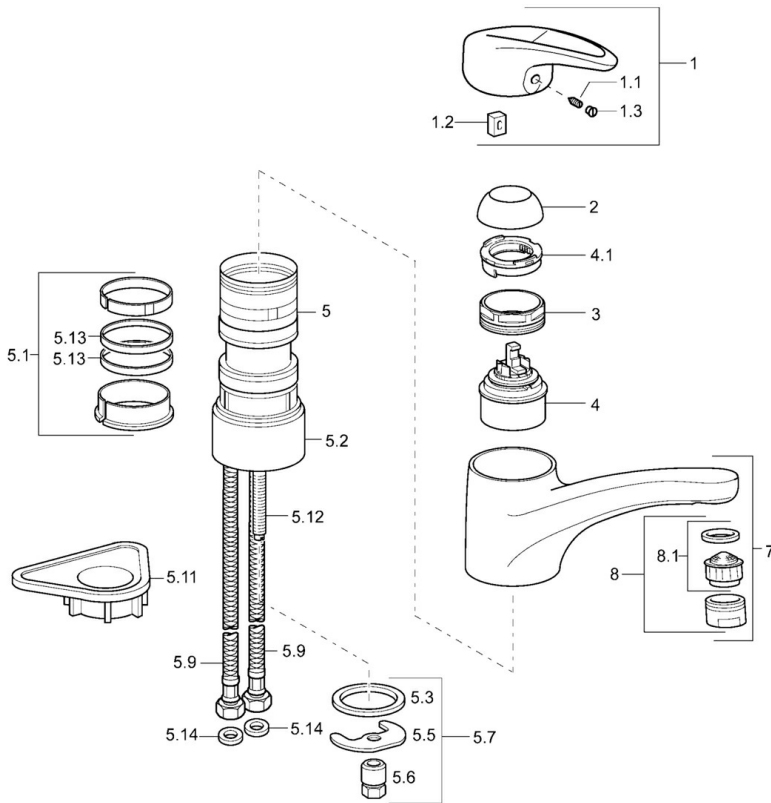

EAN: 4015474088634  
[static.hansa.com/54142205](http://static.hansa.com/54142205)

- Kitchen
- Single-lever
- Deck mounted
- Chrome
- Single operating lever/handle, Hot/Cold symbols
- Flexible inlet pipes

## Technical data

### Technical properties

Hot water supply	<b>max. +70°C</b>
Working pressure	<b>0.5-10 bar</b>
Material	<b>Brass</b>

### SP54142205

	Name	Code
1	Lever Discontinued	5990548875
1.1	Screw, M5x8, SW2.5	59904755
1.2	Bushing	59904778
1.3	Symbol plug Grey	59912112
2	Covering cap	59912647
3	Fixing screw, M50x1, SW45	59904890
4	Cartridge, 4.8 eco	59904601
4.1	Hot water limiter	59904759
5.1	Sealing kit	59912646
5.2	Raising socket, 30 mm	59912710
5.3	Gasket, 37x48x3.5	59911422
5.5	Fixing plate	59904765
5.6	Screw, M8x1, SW13	59904766
5.7	Fixing set	59910749
5.9	Flexible pipe, L=430, G3/8-M10x1	59912515
5.11	Supporting plate	59910008
5.12	Fixing screw, M8x1, L=140	59912474
5.13	Gasket, 40.3x6	59911387
5.14	Gasket, 9.5x14.4x2	59912551
7	Spout	59912711
8	Aerator, M24x1 STD HC A	59902366
8.1	Aerator, M22/24 A	59902081
N.I.	Coupling pipe, L=430, M10x1	59912550