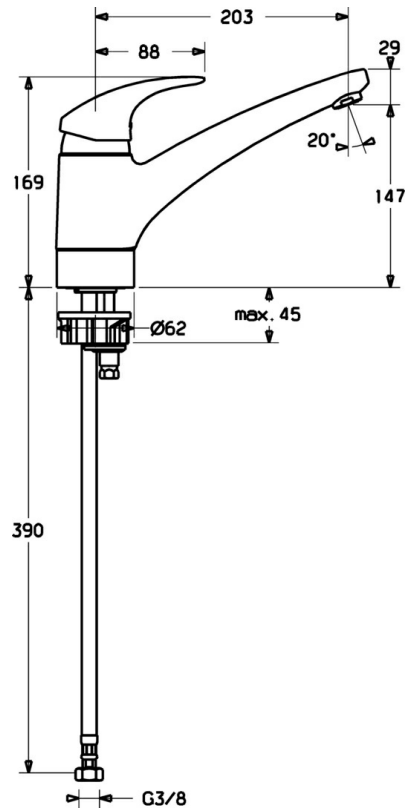

EAN: 4015474088634  
[static.hansa.com/54142205](http://static.hansa.com/54142205)

- Kitchen
- Single-lever
- Deck mounted
- Chrome
- Single operating lever/handle, Hot/Cold symbols
- Flexible inlet pipes

### Technical properties

Hot water supply	<b>max. +70°C</b>
Working pressure	<b>0.5-10 bar</b>
Material	<b>Brass</b>

### SP54142205

	Name	Code
1	Lever Discontinued	5990548875
1.1	Screw, M5x8, SW2.5	59904755
1.2	Bushing	59904778
1.3	Symbol plug Grey	59912112
2	Covering cap	59912647
3	Fixing screw, M50x1, SW45	59904890
4	Cartridge, 4.8 eco	59904601
4.1	Hot water limiter	59904759
5.1	Sealing kit	59912646
5.2	Raising socket, 30 mm	59912710
5.3	Gasket, 37x48x3.5	59911422
5.5	Fixing plate	59904765
5.6	Screw, M8x1, SW13	59904766
5.7	Fixing set	59910749
5.9	Flexible pipe, L=430, G3/8-M10x1	59912515
5.11	Supporting plate	59910008
5.12	Fixing screw, M8x1, L=140	59912474
5.13	Gasket, 40.3x6	59911387
5.14	Gasket, 9.5x14.4x2	59912551
7	Spout	59912711
8	Aerator, M24x1 STD HC A	59902366
8.1	Aerator, M22/24 A	59902081
N.I.	Coupling pipe, L=430, M10x1	59912550