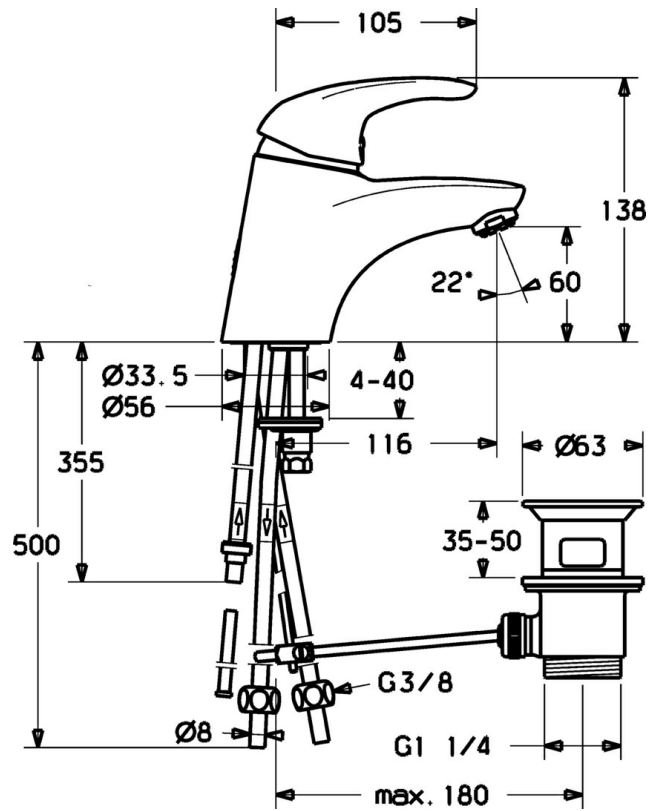

EAN: 4015474076723
static.hansa.com/54131105

- Washbasin
- Single-lever
- Deck mounted
- Chrome
- Fixed spout
- Hot/Cold symbols, Single operating lever/handle
- Copper inlet pipes
- Without pop-up waste

Technical data

Technical properties

DN-size (nominal dimension)	DN15
Hot water supply	max. +80°C
Working pressure	0.5-10 bar
Connection size	Ø8
Projection	116 mm
Material	Brass

Regulations

EN standard	EN 817
-------------	---------------

Spare parts

SP54131105

	Name	Code
1	Lever Discontinued	5990548875
1.1	Screw, M5x8, SW2.5	59904755
1.2	Bushing	59904778
1.3	Symbol plug Grey	59912112
2	Covering cap	59912638
3	Eye screw, M50x1, SW45	59904775
3.1	O-ring, d 43x2.5	59911166
4	Cartridge, 4.8 eco	59904601
4.1	Hot water limiter	59904759
5.2	Swivel joint	59904624
5.3	Gasket, 37x48x3.5	59911422
5.5	Fixing plate	59904765
5.6	Screw, M8x1, SW13	59904766
5.7	Fixing set	59910749
5.8	Pipe Discontinued	59911173
5.10	Fixing screw, M8x1, L=140	59912474
6	Aerator, M24x1 A, low pressure	59902692
6.1	Aerator, M22/24, ND	59901553
7	Pop-up waste	59904620
9	Fitting nut	59904969
9.1	Sealing kit, 14.9x8.5x1	59902352
9.2	Sealing kit, 10x8	59902272
9.3	Hose	59902151
N.I.	Washer with chain holder	59902219