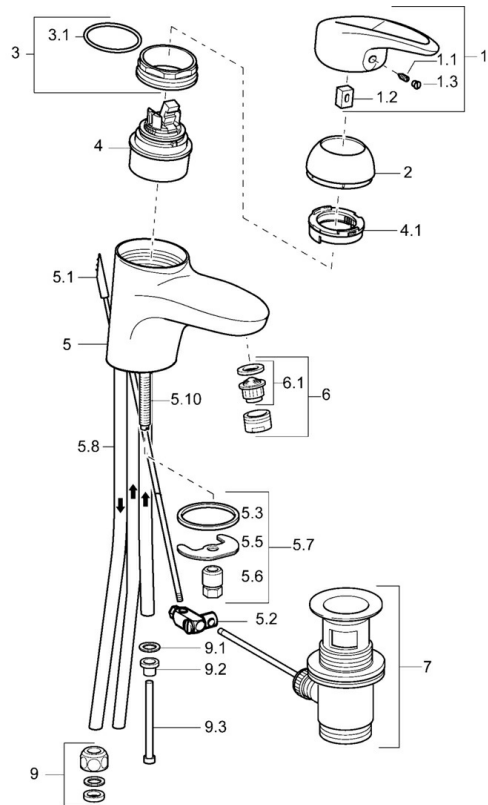

EAN: 4015474076723
static.hansa.com/54131105

- Washbasin
- Single-lever
- Deck mounted
- Chrome
- Fixed spout
- Hot/Cold symbols, Single operating lever/handle
- Copper inlet pipes
- Without pop-up waste

Technical data

Technical properties

DN-size (nominal dimension)	DN15
Hot water supply	max. +80°C
Working pressure	0.5-10 bar
Connection size	Ø8
Projection	116 mm
Material	Brass

Regulations

EN standard	EN 817
-------------	---------------

Spare parts

SP54131105

	Name	Code
1	Lever Discontinued	5990548875
1.1	Screw, M5x8, SW2.5	59904755
1.2	Bushing	59904778
1.3	Symbol plug Grey	59912112
2	Covering cap	59912638
3	Eye screw, M50x1, SW45	59904775
3.1	O-ring, d 43x2.5	59911166
4	Cartridge, 4.8 eco	59904601
4.1	Hot water limiter	59904759
5.2	Swivel joint	59904624
5.3	Gasket, 37x48x3.5	59911422
5.5	Fixing plate	59904765
5.6	Screw, M8x1, SW13	59904766
5.7	Fixing set	59910749
5.8	Pipe Discontinued	59911173
5.10	Fixing screw, M8x1, L=140	59912474
6	Aerator, M24x1 A, low pressure	59902692
6.1	Aerator, M22/24, ND	59901553
7	Pop-up waste	59904620
9	Fitting nut	59904969
9.1	Sealing kit, 14.9x8.5x1	59902352
9.2	Sealing kit, 10x8	59902272
9.3	Hose	59902151
N.I.	Washer with chain holder	59902219