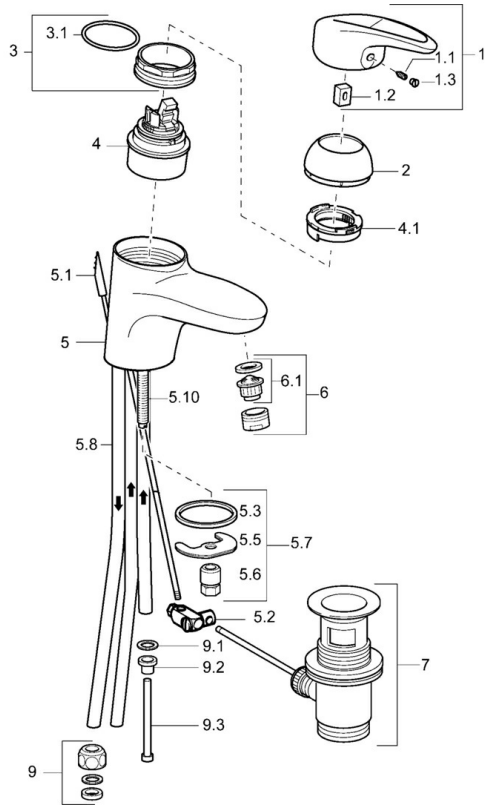

EAN: 4015474076402
static.hansa.com/54131103

- Washbasin
- Single-lever
- Deck mounted
- Chrome
- Fixed spout
- Hot/Cold symbols, Single operating lever/handle
- Copper inlet pipes
- Without pop-up waste

Technical data

Technical properties

DN-size (nominal dimension)	DN15
Hot water supply	max. +80°C
Working pressure	0.5-10 bar
Connection size	Ø8
Projection	116 mm
Material	Brass

Regulations

EN standard	EN 817
-------------	---------------

Spare parts

SP54131105

	Name	Code
1	Lever Discontinued	5990548875
1.1	Screw, M5x8, SW2.5	59904755
1.2	Bushing	59904778
1.3	Symbol plug Grey	59912112
2	Covering cap	59912638
3	Eye screw, M50x1, SW45	59904775
3.1	O-ring, d 43x2.5	59911166
4	Cartridge, 4.8 eco	59904601
4.1	Hot water limiter	59904759
5.2	Swivel joint	59904624
5.3	Gasket, 37x48x3.5	59911422
5.5	Fixing plate	59904765
5.6	Screw, M8x1, SW13	59904766
5.7	Fixing set	59910749
5.8	Pipe Discontinued	59911173
5.10	Fixing screw, M8x1, L=140	59912474
6	Aerator, M24x1 A, low pressure	59902692
6.1	Aerator, M22/24, ND	59901553
7	Pop-up waste	59904620
9	Fitting nut	59904969
9.1	Sealing kit, 14.9x8.5x1	59902352
9.2	Sealing kit, 10x8	59902272
9.3	Hose	59902151
N.I.	Washer with chain holder	59902219