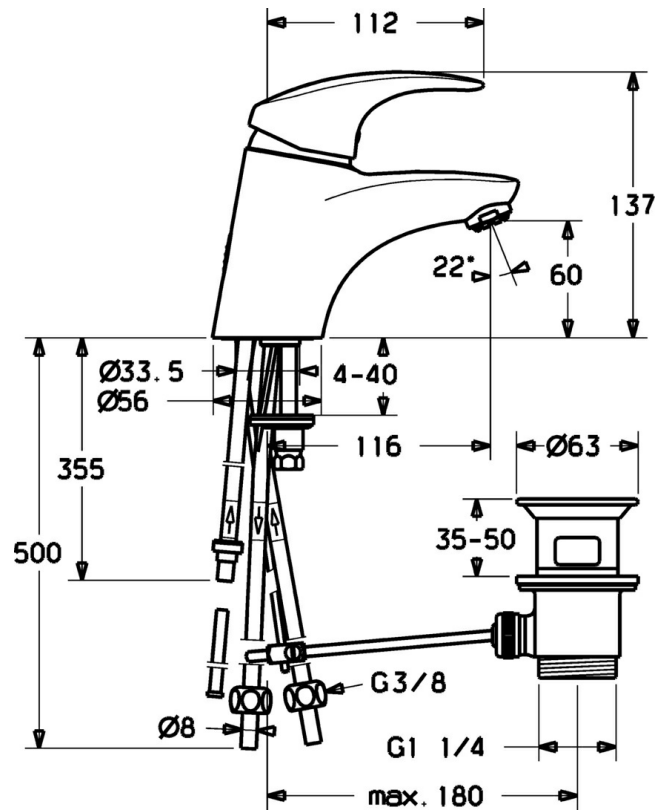

EAN: 4015474076402
static.hansa.com/54131103

- Washbasin
- Single-lever
- Deck mounted
- Chrome
- Fixed spout
- Hot/Cold symbols, Single operating lever/handle
- Copper inlet pipes
- Without pop-up waste

Technical data

Technical properties

DN-size (nominal dimension)	DN15
Hot water supply	max. +80°C
Working pressure	0.5-10 bar
Connection size	Ø8
Projection	116 mm
Material	Brass

Regulations

EN standard	EN 817
-------------	---------------

Spare parts

SP54131105

	Name	Code
1	Lever Discontinued	5990548875
1.1	Screw, M5x8, SW2.5	59904755
1.2	Bushing	59904778
1.3	Symbol plug Grey	59912112
2	Covering cap	59912638
3	Eye screw, M50x1, SW45	59904775
3.1	O-ring, d 43x2.5	59911166
4	Cartridge, 4.8 eco	59904601
4.1	Hot water limiter	59904759
5.2	Swivel joint	59904624
5.3	Gasket, 37x48x3.5	59911422
5.5	Fixing plate	59904765
5.6	Screw, M8x1, SW13	59904766
5.7	Fixing set	59910749
5.8	Pipe Discontinued	59911173
5.10	Fixing screw, M8x1, L=140	59912474
6	Aerator, M24x1 A, low pressure	59902692
6.1	Aerator, M22/24, ND	59901553
7	Pop-up waste	59904620
9	Fitting nut	59904969
9.1	Sealing kit, 14.9x8.5x1	59902352
9.2	Sealing kit, 10x8	59902272
9.3	Hose	59902151
N.I.	Washer with chain holder	59902219