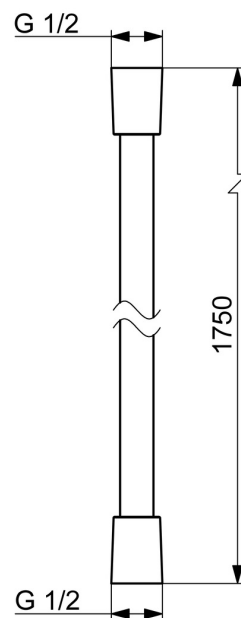

EAN: 4015474128163
static.hansa.com/54120300

- Bathroom
- Accessories
- Satin
- Twist guard for shower hose

Technical data

Technical properties

Connection size	G1/2
Length / Height	1750 mm
Material	Composite