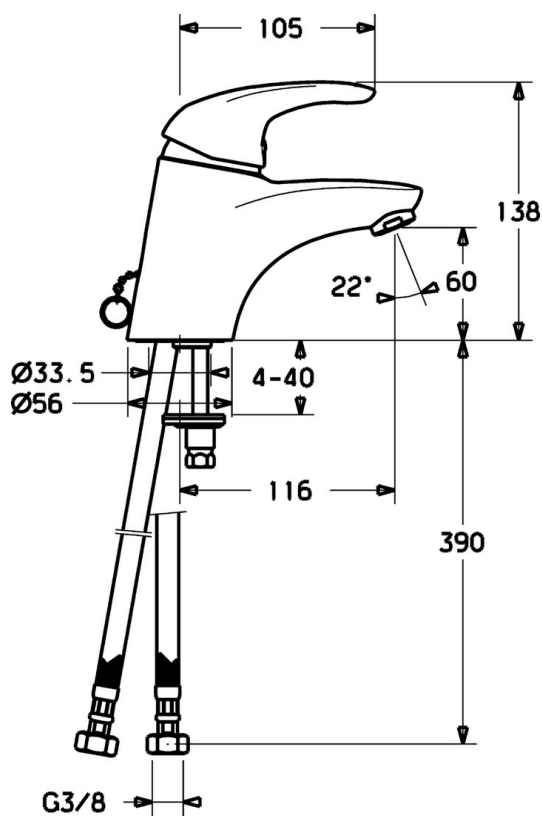

EAN: 4015474076747
static.hansa.com/54111105

- Washbasin
- Single-lever
- Deck mounted
- Chrome
- Fixed spout
- Hot/Cold symbols, Single operating lever/handle
- Chain holder with chain
- Flexible inlet pipes
- Without pop-up waste

Technical data

Technical properties

DN-size (nominal dimension)	DN15
Hot water supply	max. +70°C
Working pressure	0.5-10 bar
Connection size	G3/8
Projection	116 mm
Material	Brass

Regulations

EN standard	EN 817
-------------	---------------

Approvals and Declarations

Declaration of conformity	DoC
---------------------------	------------

Spare parts

SP54131105

	Name	Code
1	Lever Discontinued	5990548875
1.1	Screw, M5x8, SW2.5	59904755
1.2	Bushing	59904778
1.3	Symbol plug Grey	59912112
2	Covering cap	59912638
3	Eye screw, M50x1, SW45	59904775
3.1	O-ring, d 43x2.5	59911166
4	Cartridge, 4.8 eco	59904601
4.1	Hot water limiter	59904759
5.2	Swivel joint	59904624
5.3	Gasket, 37x48x3.5	59911422
5.5	Fixing plate	59904765
5.6	Screw, M8x1, SW13	59904766
5.7	Fixing set	59910749
5.8	Pipe Discontinued	59911173
5.10	Fixing screw, M8x1, L=140	59912474
6	Aerator, M24x1 A, low pressure	59902692
6.1	Aerator, M22/24, ND	59901553
7	Pop-up waste	59904620
9	Fitting nut	59904969
9.1	Sealing kit, 14.9x8.5x1	59902352
9.2	Sealing kit, 10x8	59902272
9.3	Hose	59902151
N.I.	Washer with chain holder	59902219