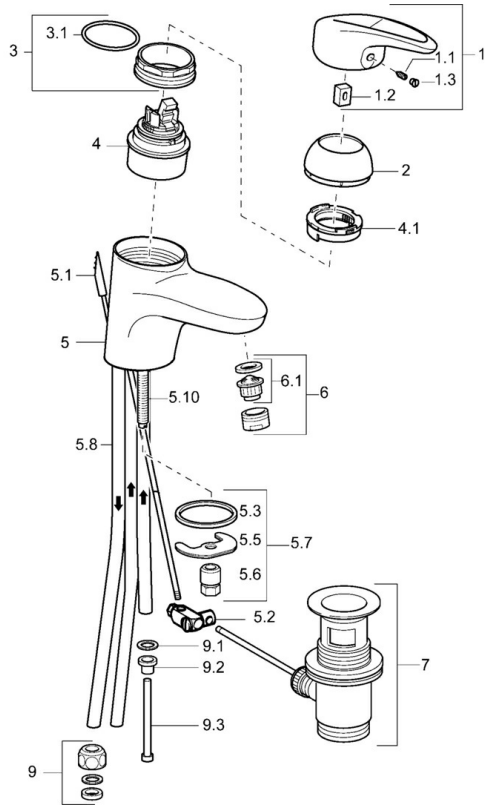

EAN: 4015474076747
static.hansa.com/54111105

- Washbasin
- Single-lever
- Deck mounted
- Chrome
- Fixed spout
- Hot/Cold symbols, Single operating lever/handle
- Chain holder with chain
- Flexible inlet pipes
- Without pop-up waste

Technical data

Technical properties

DN-size (nominal dimension)	DN15
Hot water supply	max. +70°C
Working pressure	0.5-10 bar
Connection size	G3/8
Projection	116 mm
Material	Brass

Regulations

EN standard	EN 817
-------------	---------------

Approvals and Declarations

Declaration of conformity	DoC
---------------------------	------------

Spare parts

SP54131105

	Name	Code
1	Lever Discontinued	5990548875
1.1	Screw, M5x8, SW2.5	59904755
1.2	Bushing	59904778
1.3	Symbol plug Grey	59912112
2	Covering cap	59912638
3	Eye screw, M50x1, SW45	59904775
3.1	O-ring, d 43x2.5	59911166
4	Cartridge, 4.8 eco	59904601
4.1	Hot water limiter	59904759
5.2	Swivel joint	59904624
5.3	Gasket, 37x48x3.5	59911422
5.5	Fixing plate	59904765
5.6	Screw, M8x1, SW13	59904766
5.7	Fixing set	59910749
5.8	Pipe Discontinued	59911173
5.10	Fixing screw, M8x1, L=140	59912474
6	Aerator, M24x1 A, low pressure	59902692
6.1	Aerator, M22/24, ND	59901553
7	Pop-up waste	59904620
9	Fitting nut	59904969
9.1	Sealing kit, 14.9x8.5x1	59902352
9.2	Sealing kit, 10x8	59902272
9.3	Hose	59902151
N.I.	Washer with chain holder	59902219