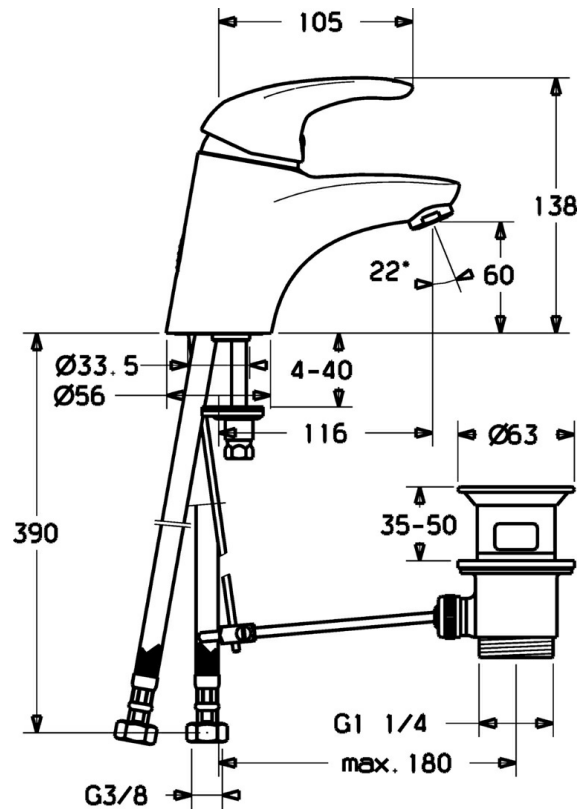

EAN: 4015474076693
static.hansa.com/54092205

- Washbasin
- Single-lever
- Deck mounted
- Chrome
- Fixed spout
- Hot/Cold symbols, Single operating lever/handle
- Pop-up waste with draw-rod
- Flexible inlet pipes

Technical data

Technical properties

DN-size (nominal dimension)	DN15
Hot water supply	max. +70°C
Working pressure	0.5-10 bar
Connection size	G3/8
Projection	116 mm
Material	Brass

Regulations

EN standard	EN 817
-------------	---------------

Spare parts

SP54092205

	Name	Code
1	Lever Discontinued	5990548875
1.1	Screw, M5x8, SW2.5	59904755
1.2	Bushing	59904778
1.3	Symbol plug Grey	59912112
2	Covering cap	59912638
3	Eye screw, M50x1, SW45	59904775
3.1	O-ring, d 43x2.5	59911166
4	Cartridge, 4.8 eco	59904601
4.1	Hot water limiter	59904759
5.2	Swivel joint	59904624
5.3	Gasket, 37x48x3.5	59911422
5.5	Fixing plate	59904765
5.6	Screw, M8x1, SW13	59904766
5.7	Fixing set	59910749
5.8	Hose	59912709
5.9	Flexible pipe, L=430, G3/8-M10x1	59912515
5.10	Gasket, 9.5x14.4x2	59912551
5.11	O-ring, d 7.65x1.78	59902337
5.12	Fixing screw, M8x1, L=140	59912474
6	Aerator, M24x1 STD HC A	59902366
6.1	Aerator, M22/24 A	59902081
7	Pop-up waste	59904620
9	Pop-up operating rod	59912608
N.I.	Coupling pipe, L=430, M10x1	59912550