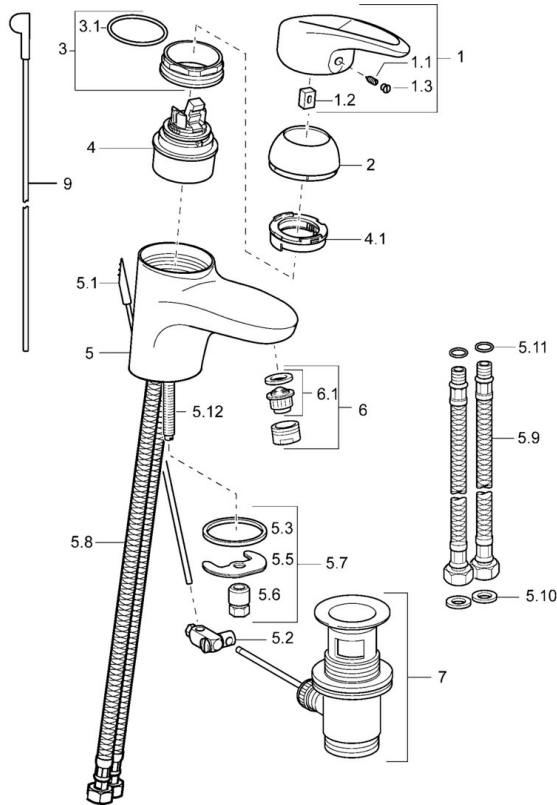

EAN: 4015474076693
static.hansa.com/54092205

- Washbasin
- Single-lever
- Deck mounted
- Chrome
- Fixed spout
- Hot/Cold symbols, Single operating lever/handle
- Pop-up waste with draw-rod
- Flexible inlet pipes

Technical data

Technical properties

DN-size (nominal dimension)	DN15
Hot water supply	max. +70°C
Working pressure	0.5-10 bar
Connection size	G3/8
Projection	116 mm
Material	Brass

Regulations

EN standard	EN 817
-------------	---------------

Spare parts

SP54092205

	Name	Code
1	Lever Discontinued	5990548875
1.1	Screw, M5x8, SW2.5	59904755
1.2	Bushing	59904778
1.3	Symbol plug Grey	59912112
2	Covering cap	59912638
3	Eye screw, M50x1, SW45	59904775
3.1	O-ring, d 43x2.5	59911166
4	Cartridge, 4.8 eco	59904601
4.1	Hot water limiter	59904759
5.2	Swivel joint	59904624
5.3	Gasket, 37x48x3.5	59911422
5.5	Fixing plate	59904765
5.6	Screw, M8x1, SW13	59904766
5.7	Fixing set	59910749
5.8	Hose	59912709
5.9	Flexible pipe, L=430, G3/8-M10x1	59912515
5.10	Gasket, 9.5x14.4x2	59912551
5.11	O-ring, d 7.65x1.78	59902337
5.12	Fixing screw, M8x1, L=140	59912474
6	Aerator, M24x1 STD HC A	59902366
6.1	Aerator, M22/24 A	59902081
7	Pop-up waste	59904620
9	Pop-up operating rod	59912608
N.I.	Coupling pipe, L=430, M10x1	59912550