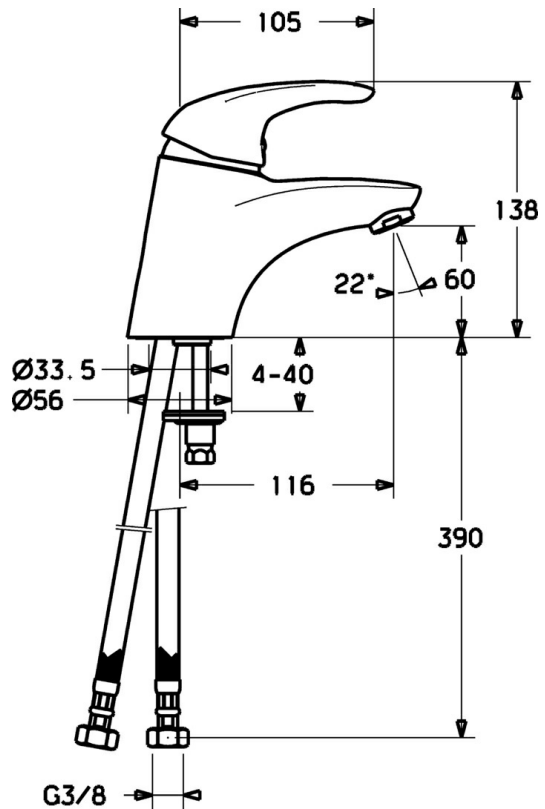

EAN: 4015474076754  
[static.hansa.com/54082295](https://static.hansa.com/54082295)

- Washbasin
- Single-lever
- Deck mounted
- Chrome
- Fixed spout
- Hot/Cold symbols, Single operating lever/handle
- Flexible inlet pipes
- Without pop-up waste

### Technical properties

DN-size (nominal dimension)	<b>DN15</b>
Hot water supply	<b>max. +70°C</b>
Working pressure	<b>0.5-10 bar</b>
Connection size	<b>G3/8</b>
Projection	<b>116 mm</b>
Material	<b>Brass</b>

### SP54082295

	Name	Code
1	Lever Discontinued	5990548875
1.1	Screw, M5x8, SW2.5	59904755
1.2	Bushing	59904778
1.3	Symbol plug Grey	59912112
2	Covering cap	59912638
3	Eye screw, M50x1, SW45	59904775
3.1	O-ring, d 43x2.5	59911166
4	Cartridge, 4.8 eco	59904601
4.1	Hot water limiter	59904759
5.3	Gasket, 37x48x3.5	59911422
5.5	Fixing plate	59904765
5.6	Screw, M8x1, SW13	59904766
5.7	Fixing set	59910749
5.8	Hose	59912709
5.9	Flexible pipe, L=430, G3/8-M10x1	59912515
5.10	Gasket, 9.5x14.4x2	59912551
5.11	O-ring, d 7.65x1.78	59902337
6	Aerator, M24x1 STD HC A	59902366
6.1	Aerator, M22/24 A	59902081
6.2	Ball joint for bidet faucet	59910952
N.I.	Coupling pipe, L=430, M10x1	59912550