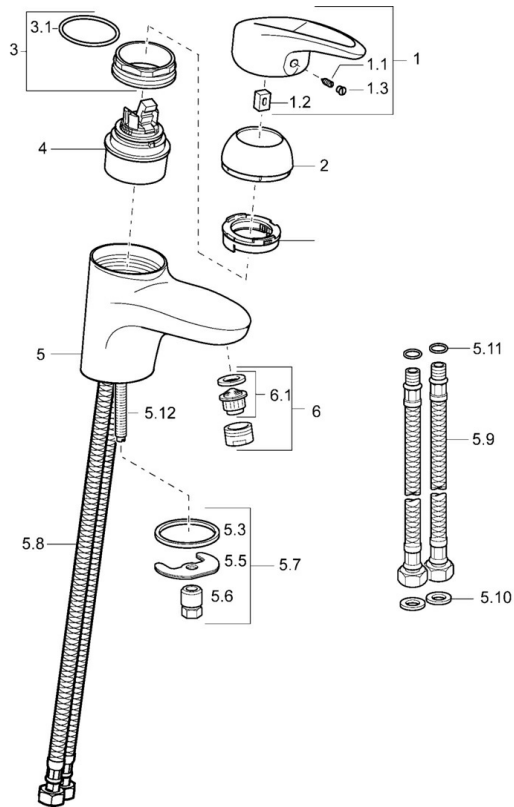

EAN: 4015474076754  
[static.hansa.com/54082295](https://static.hansa.com/54082295)

- Washbasin
- Single-lever
- Deck mounted
- Chrome
- Fixed spout
- Hot/Cold symbols, Single operating lever/handle
- Flexible inlet pipes
- Without pop-up waste

## Technical data

### Technical properties

DN-size (nominal dimension)	<b>DN15</b>
Hot water supply	<b>max. +70°C</b>
Working pressure	<b>0.5-10 bar</b>
Connection size	<b>G3/8</b>
Projection	<b>116 mm</b>
Material	<b>Brass</b>

### SP54082295

	Name	Code
1	Lever Discontinued	5990548875
1.1	Screw, M5x8, SW2.5	59904755
1.2	Bushing	59904778
1.3	Symbol plug Grey	59912112
2	Covering cap	59912638
3	Eye screw, M50x1, SW45	59904775
3.1	O-ring, d 43x2.5	59911166
4	Cartridge, 4.8 eco	59904601
4.1	Hot water limiter	59904759
5.3	Gasket, 37x48x3.5	59911422
5.5	Fixing plate	59904765
5.6	Screw, M8x1, SW13	59904766
5.7	Fixing set	59910749
5.8	Hose	59912709
5.9	Flexible pipe, L=430, G3/8-M10x1	59912515
5.10	Gasket, 9.5x14.4x2	59912551
5.11	O-ring, d 7.65x1.78	59902337
6	Aerator, M24x1 STD HC A	59902366
6.1	Aerator, M22/24 A	59902081
6.2	Ball joint for bidet faucet	59910952
N.I.	Coupling pipe, L=430, M10x1	59912550