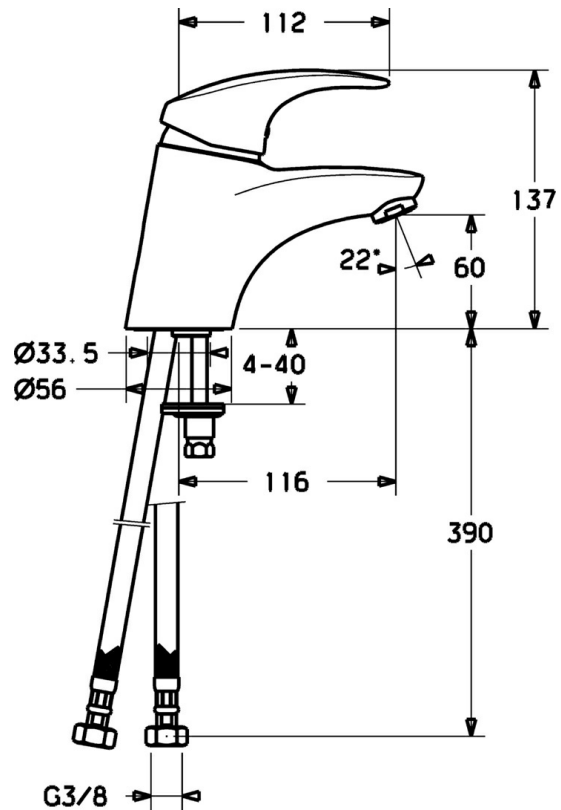

EAN: 4015474076631
static.hansa.com/54082293

- Washbasin
- Single-lever
- Deck mounted
- Chrome
- Fixed spout
- Hot/Cold symbols, Single operating lever/handle
- Flexible inlet pipes
- Without pop-up waste

Technical data

Technical properties

DN-size (nominal dimension)	DN15
Hot water supply	max. +70°C
Working pressure	0.5-10 bar
Connection size	G3/8
Projection	116 mm
Material	Brass

Regulations

EN standard	EN 817
-------------	---------------

Spare parts

SP54092203

	Name	Code
1.1	Screw, M5x8, SW2.5	59904755
1.2	Bushing	59904778
1.3	Symbol plug Grey	59912112
2	Covering cap	59912638
3	Eye screw, M50x1, SW45	59904775
3.1	O-ring, d 43x2.5	59911166
4	Cartridge, 4.8 eco	59904601
4.1	Hot water limiter	59904759
5.2	Swivel joint	59904624
5.3	Gasket, 37x48x3.5	59911422
5.5	Fixing plate	59904765
5.6	Screw, M8x1, SW13	59904766
5.7	Fixing set	59910749
5.8	Hose	59912709
5.9	Flexible pipe, L=430, G3/8-M10x1	59912515
5.10	Gasket, 9.5x14.4x2	59912551
5.11	O-ring, d 7.65x1.78	59902337
5.12	Fixing screw, M8x1, L=140	59912474
6	Aerator, M24x1 STD HC A	59902366
6.1	Aerator, M22/24 A	59902081
7	Pop-up waste	59904620
9	Pop-up operating rod	59912608
N.I.	Washer with chain holder	59902219
N.I.	Coupling pipe, L=430, M10x1	59912550