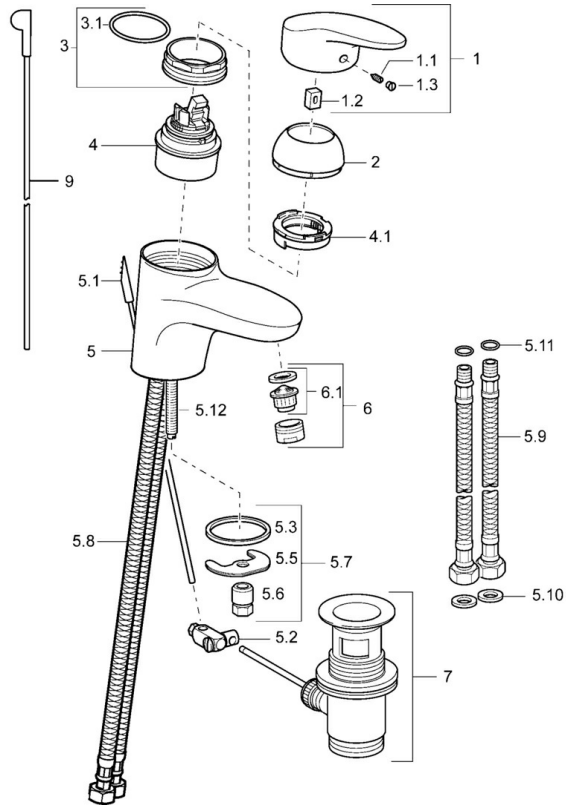

EAN: 4015474076631
static.hansa.com/54082293

- Washbasin
- Single-lever
- Deck mounted
- Chrome
- Fixed spout
- Hot/Cold symbols, Single operating lever/handle
- Flexible inlet pipes
- Without pop-up waste

Technical data

Technical properties

DN-size (nominal dimension)	DN15
Hot water supply	max. +70°C
Working pressure	0.5-10 bar
Connection size	G3/8
Projection	116 mm
Material	Brass

Regulations

EN standard	EN 817
-------------	---------------

Spare parts

SP54092203

	Name	Code
1.1	Screw, M5x8, SW2.5	59904755
1.2	Bushing	59904778
1.3	Symbol plug Grey	59912112
2	Covering cap	59912638
3	Eye screw, M50x1, SW45	59904775
3.1	O-ring, d 43x2.5	59911166
4	Cartridge, 4.8 eco	59904601
4.1	Hot water limiter	59904759
5.2	Swivel joint	59904624
5.3	Gasket, 37x48x3.5	59911422
5.5	Fixing plate	59904765
5.6	Screw, M8x1, SW13	59904766
5.7	Fixing set	59910749
5.8	Hose	59912709
5.9	Flexible pipe, L=430, G3/8-M10x1	59912515
5.10	Gasket, 9.5x14.4x2	59912551
5.11	O-ring, d 7.65x1.78	59902337
5.12	Fixing screw, M8x1, L=140	59912474
6	Aerator, M24x1 STD HC A	59902366
6.1	Aerator, M22/24 A	59902081
7	Pop-up waste	59904620
9	Pop-up operating rod	59912608
N.I.	Washer with chain holder	59902219
N.I.	Coupling pipe, L=430, M10x1	59912550