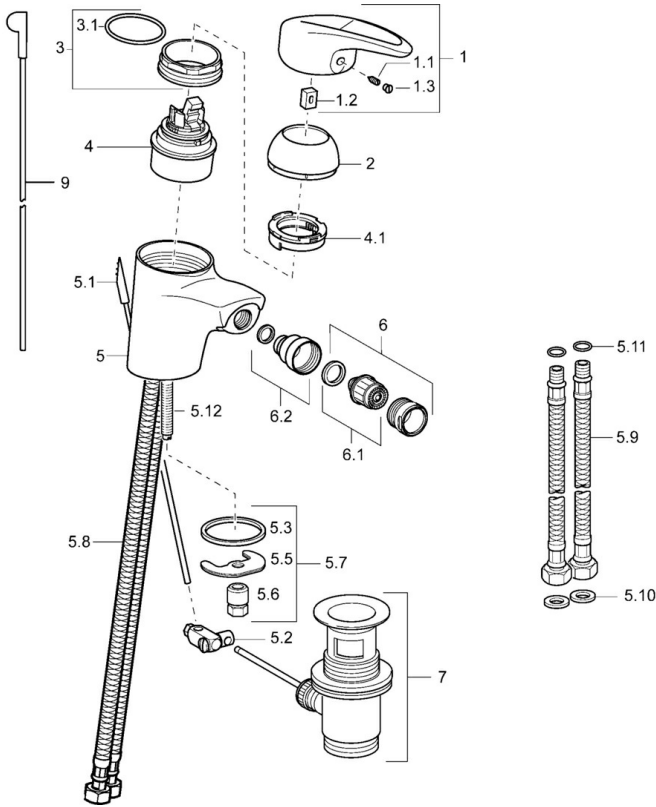

EAN: 4015474076761  
[static.hansa.com/54063205](https://static.hansa.com/54063205)

- Bidet
- Single-lever
- Deck mounted
- Chrome
- Single operating lever/handle, Hot/Cold symbols

## Technical data

### Technical properties

Hot water supply	<b>max. +80°C</b>
Working pressure	<b>0.5-10 bar</b>
Material	<b>Brass</b>

### SP54063205

	Name	Code
1	Lever Discontinued	5990548875
1.1	Screw, M5x8, SW2.5	59904755
1.2	Bushing	59904778
1.3	Symbol plug Grey	59912112
2	Covering cap	59912638
3	Eye screw, M50x1, SW45	59904775
3.1	O-ring, d 43x2.5	59911166
4	Cartridge, 4.8 eco	59904601
4.1	Hot water limiter	59904759
5.2	Swivel joint	59904624
5.3	Gasket, 37x48x3.5	59911422
5.5	Fixing plate	59904765
5.6	Screw, M8x1, SW13	59904766
5.7	Fixing set	59910749
5.8	Hose	59912709
5.9	Flexible pipe, L=430, G3/8-M10x1	59912515
5.10	Gasket, 9.5x14.4x2	59912551
5.11	O-ring, d 7.65x1.78	59902337
5.12	Fixing screw, M8x1, L=140	59912474
6	Aerator, M24x1 STD HC A	59902366
6.1	Aerator, M22/24 A	59902081
6.2	Ball joint for bidet faucet	59910952
7	Pop-up waste	59904620
N.I.	Coupling pipe, 10xG3/8 Discontinued	59912332
N.I.	Coupling pipe, L=430, M10x1	59912550