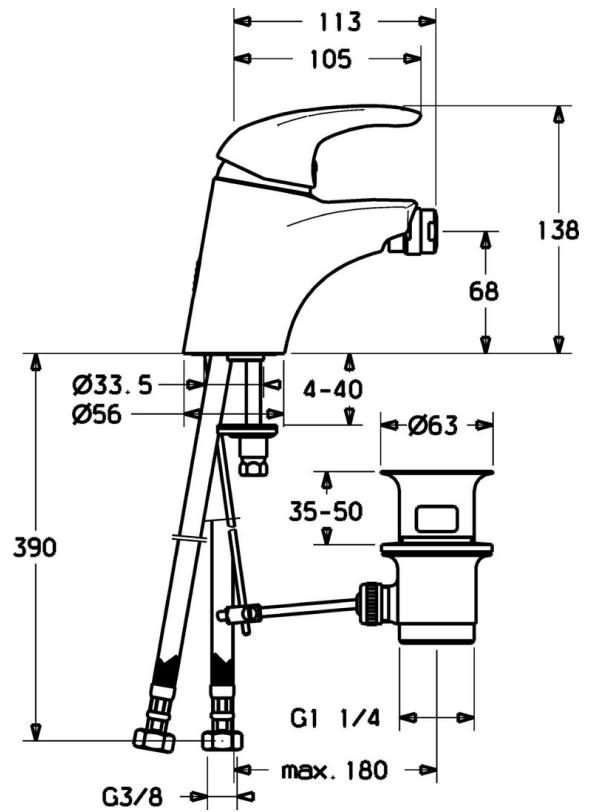

EAN: 4015474076761  
[static.hansa.com/54063205](https://static.hansa.com/54063205)

- Bidet
- Single-lever
- Deck mounted
- Chrome
- Single operating lever/handle, Hot/Cold symbols

### Technical properties

Hot water supply	<b>max. +80°C</b>
Working pressure	<b>0.5-10 bar</b>
Material	<b>Brass</b>

### SP54063205

	Name	Code
1	Lever Discontinued	5990548875
1.1	Screw, M5x8, SW2.5	59904755
1.2	Bushing	59904778
1.3	Symbol plug Grey	59912112
2	Covering cap	59912638
3	Eye screw, M50x1, SW45	59904775
3.1	O-ring, d 43x2.5	59911166
4	Cartridge, 4.8 eco	59904601
4.1	Hot water limiter	59904759
5.2	Swivel joint	59904624
5.3	Gasket, 37x48x3.5	59911422
5.5	Fixing plate	59904765
5.6	Screw, M8x1, SW13	59904766
5.7	Fixing set	59910749
5.8	Hose	59912709
5.9	Flexible pipe, L=430, G3/8-M10x1	59912515
5.10	Gasket, 9.5x14.4x2	59912551
5.11	O-ring, d 7.65x1.78	59902337
5.12	Fixing screw, M8x1, L=140	59912474
6	Aerator, M24x1 STD HC A	59902366
6.1	Aerator, M22/24 A	59902081
6.2	Ball joint for bidet faucet	59910952
7	Pop-up waste	59904620
N.I.	Coupling pipe, 10xG3/8 Discontinued	59912332
N.I.	Coupling pipe, L=430, M10x1	59912550