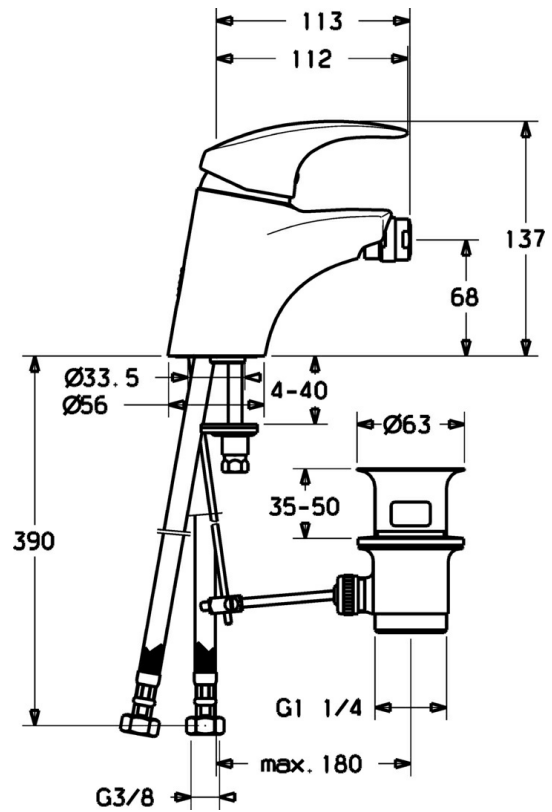

EAN: 4015474076600  
[static.hansa.com/54063203](https://static.hansa.com/54063203)

- Bidet
- Single-lever
- Deck mounted
- Chrome
- Single operating lever/handle, Hot/Cold symbols

### Technical properties

Hot water supply	<b>max. +80°C</b>
Working pressure	<b>0.5-10 bar</b>
Material	<b>Brass</b>

### SP54063205

	Name	Code
1	Lever Discontinued	5990548875
1.1	Screw, M5x8, SW2.5	59904755
1.2	Bushing	59904778
1.3	Symbol plug Grey	59912112
2	Covering cap	59912638
3	Eye screw, M50x1, SW45	59904775
3.1	O-ring, d 43x2.5	59911166
4	Cartridge, 4.8 eco	59904601
4.1	Hot water limiter	59904759
5.2	Swivel joint	59904624
5.3	Gasket, 37x48x3.5	59911422
5.5	Fixing plate	59904765
5.6	Screw, M8x1, SW13	59904766
5.7	Fixing set	59910749
5.8	Hose	59912709
5.9	Flexible pipe, L=430, G3/8-M10x1	59912515
5.10	Gasket, 9.5x14.4x2	59912551
5.11	O-ring, d 7.65x1.78	59902337
5.12	Fixing screw, M8x1, L=140	59912474
6	Aerator, M24x1 STD HC A	59902366
6.1	Aerator, M22/24 A	59902081
6.2	Ball joint for bidet faucet	59910952
7	Pop-up waste	59904620
N.I.	Coupling pipe, 10xG3/8 Discontinued	59912332
N.I.	Coupling pipe, L=430, M10x1	59912550