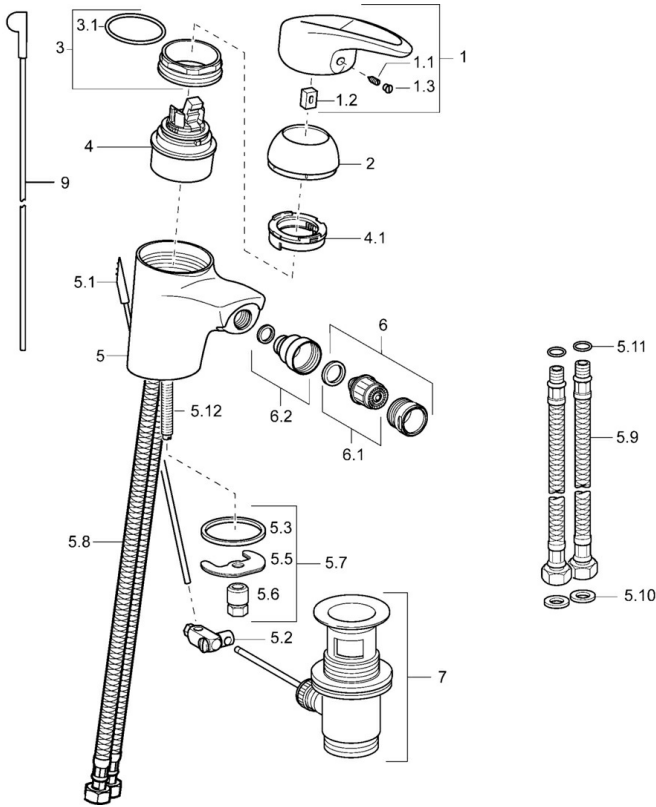

EAN: 4015474076600  
[static.hansa.com/54063203](https://static.hansa.com/54063203)

- Bidet
- Single-lever
- Deck mounted
- Chrome
- Single operating lever/handle, Hot/Cold symbols

## Technical data

### Technical properties

Hot water supply	<b>max. +80°C</b>
Working pressure	<b>0.5-10 bar</b>
Material	<b>Brass</b>

### SP54063205

	Name	Code
1	Lever Discontinued	5990548875
1.1	Screw, M5x8, SW2.5	59904755
1.2	Bushing	59904778
1.3	Symbol plug Grey	59912112
2	Covering cap	59912638
3	Eye screw, M50x1, SW45	59904775
3.1	O-ring, d 43x2.5	59911166
4	Cartridge, 4.8 eco	59904601
4.1	Hot water limiter	59904759
5.2	Swivel joint	59904624
5.3	Gasket, 37x48x3.5	59911422
5.5	Fixing plate	59904765
5.6	Screw, M8x1, SW13	59904766
5.7	Fixing set	59910749
5.8	Hose	59912709
5.9	Flexible pipe, L=430, G3/8-M10x1	59912515
5.10	Gasket, 9.5x14.4x2	59912551
5.11	O-ring, d 7.65x1.78	59902337
5.12	Fixing screw, M8x1, L=140	59912474
6	Aerator, M24x1 STD HC A	59902366
6.1	Aerator, M22/24 A	59902081
6.2	Ball joint for bidet faucet	59910952
7	Pop-up waste	59904620
N.I.	Coupling pipe, 10xG3/8 Discontinued	59912332
N.I.	Coupling pipe, L=430, M10x1	59912550