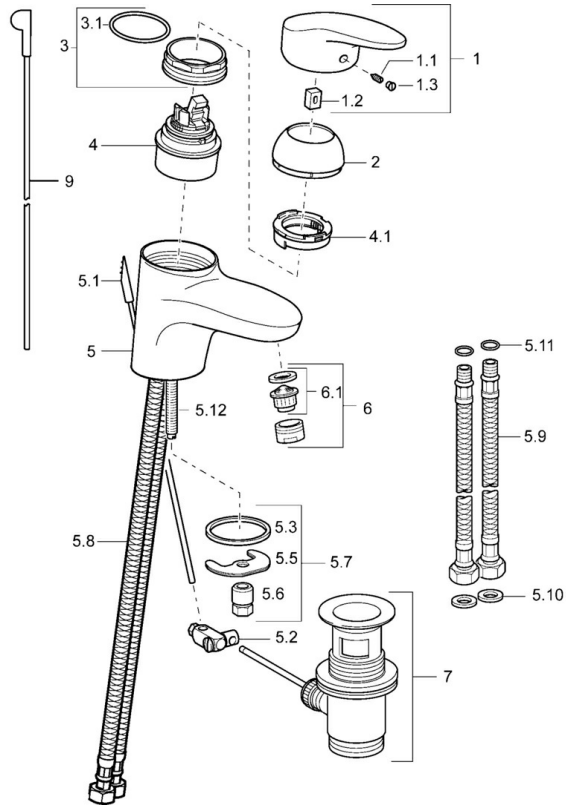

EAN: 4015474076587
static.hansa.com/54042203

- Washbasin
- Single-lever
- Deck mounted
- Chrome
- Fixed spout
- Hot/Cold symbols, Single operating lever/handle
- Chain holder with chain
- Flexible inlet pipes
- Without pop-up waste

Technical data

Technical properties

DN-size (nominal dimension)	DN15
Hot water supply	max. +70°C
Working pressure	0.5-10 bar
Connection size	G3/8
Projection	116 mm
Material	Brass

Regulations

EN standard	EN 817
-------------	---------------

Spare parts

SP54092203

	Name	Code
1.1	Screw, M5x8, SW2.5	59904755
1.2	Bushing	59904778
1.3	Symbol plug Grey	59912112
2	Covering cap	59912638
3	Eye screw, M50x1, SW45	59904775
3.1	O-ring, d 43x2.5	59911166
4	Cartridge, 4.8 eco	59904601
4.1	Hot water limiter	59904759
5.2	Swivel joint	59904624
5.3	Gasket, 37x48x3.5	59911422
5.5	Fixing plate	59904765
5.6	Screw, M8x1, SW13	59904766
5.7	Fixing set	59910749
5.8	Hose	59912709
5.9	Flexible pipe, L=430, G3/8-M10x1	59912515
5.10	Gasket, 9.5x14.4x2	59912551
5.11	O-ring, d 7.65x1.78	59902337
5.12	Fixing screw, M8x1, L=140	59912474
6	Aerator, M24x1 STD HC A	59902366
6.1	Aerator, M22/24 A	59902081
7	Pop-up waste	59904620
9	Pop-up operating rod	59912608
N.I.	Washer with chain holder	59902219
N.I.	Coupling pipe, L=430, M10x1	59912550