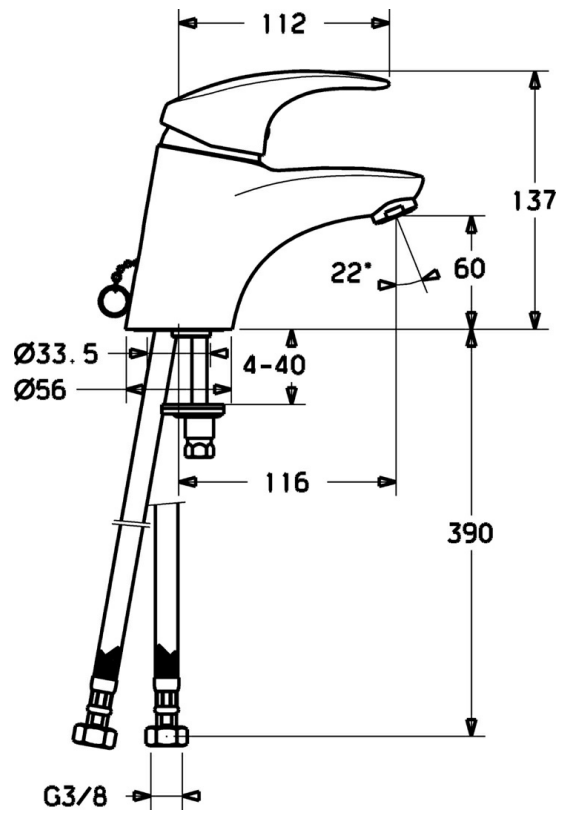

EAN: 4015474076587
static.hansa.com/54042203

- Washbasin
- Single-lever
- Deck mounted
- Chrome
- Fixed spout
- Hot/Cold symbols, Single operating lever/handle
- Chain holder with chain
- Flexible inlet pipes
- Without pop-up waste

Technical data

Technical properties

DN-size (nominal dimension)	DN15
Hot water supply	max. +70°C
Working pressure	0.5-10 bar
Connection size	G3/8
Projection	116 mm
Material	Brass

Regulations

EN standard	EN 817
-------------	---------------

Spare parts

SP54092203

	Name	Code
1.1	Screw, M5x8, SW2.5	59904755
1.2	Bushing	59904778
1.3	Symbol plug Grey	59912112
2	Covering cap	59912638
3	Eye screw, M50x1, SW45	59904775
3.1	O-ring, d 43x2.5	59911166
4	Cartridge, 4.8 eco	59904601
4.1	Hot water limiter	59904759
5.2	Swivel joint	59904624
5.3	Gasket, 37x48x3.5	59911422
5.5	Fixing plate	59904765
5.6	Screw, M8x1, SW13	59904766
5.7	Fixing set	59910749
5.8	Hose	59912709
5.9	Flexible pipe, L=430, G3/8-M10x1	59912515
5.10	Gasket, 9.5x14.4x2	59912551
5.11	O-ring, d 7.65x1.78	59902337
5.12	Fixing screw, M8x1, L=140	59912474
6	Aerator, M24x1 STD HC A	59902366
6.1	Aerator, M22/24 A	59902081
7	Pop-up waste	59904620
9	Pop-up operating rod	59912608
N.I.	Washer with chain holder	59902219
N.I.	Coupling pipe, L=430, M10x1	59912550