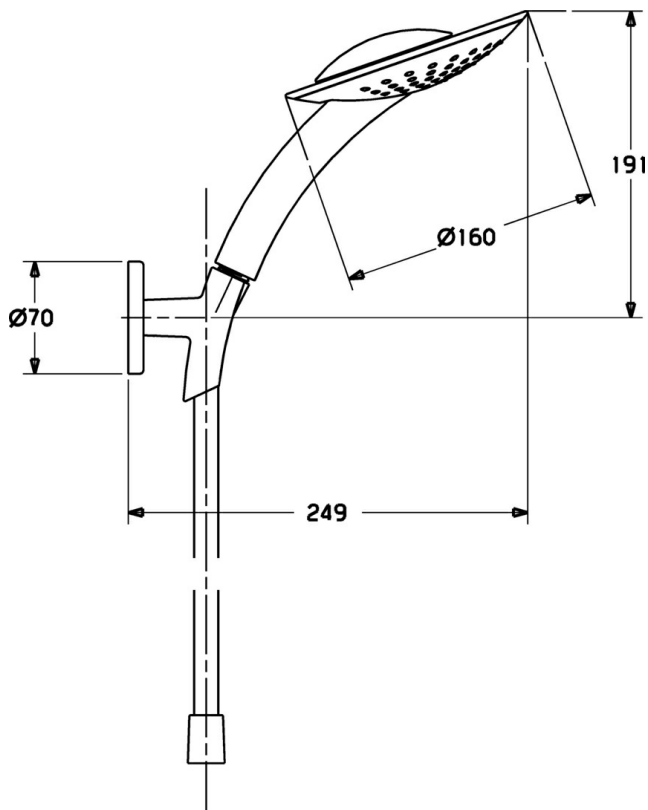

EAN: 4015474128101  
[static.hansa.com/54010400](http://static.hansa.com/54010400)

- Shower solutions
- Wall mounted
- Chrome
- Integrated into spout
- Normal - Even and soft water stream, Cascade - Stream like a water fall, strong and wide
- Litter filter(s)
- 2 spray functions

## Technical data

### Technical properties

|                  |                   |
|------------------|-------------------|
| Hot water supply | <b>max. +65°C</b> |
| Working pressure | <b>0.5-5 bar</b>  |
| Connection size  | <b>G1/2</b>       |
| Material         | <b>Composite</b>  |

### SP54010400

---

|     | <b>Name</b>              | <b>Code</b> |
|-----|--------------------------|-------------|
| 4   | Hand shower Discontinued | 54000100    |
| 5   | Shower hose, L=1250      | 54120400    |
| 5.1 | Gasket ring, d 21x12x2   | 59912304    |