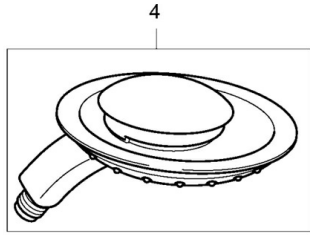

### SP54010300

	Name	Code
4	Hand shower Discontinued	54000100
5	Shower hose, L=1750 Satin	54120300
5.1	Gasket ring, d 21x12x2	59912304