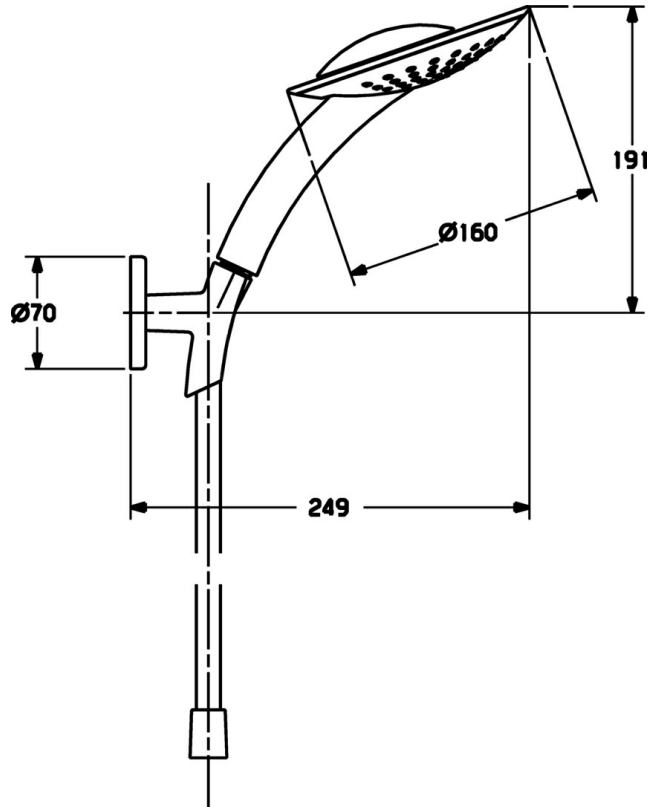

EAN: 4015474128118  
[static.hansa.com/54010300](http://static.hansa.com/54010300)

- Shower solutions
- Wall mounted
- Litter filter(s)

## Technical data

### Technical properties

Hot water supply	max. +65°C
Working pressure	0.5-5 bar

### SP54010300

	Name	Code
4	Hand shower Discontinued	54000100
5	Shower hose, L=1750 Satin	54120300
5.1	Gasket ring, d 21x12x2	59912304