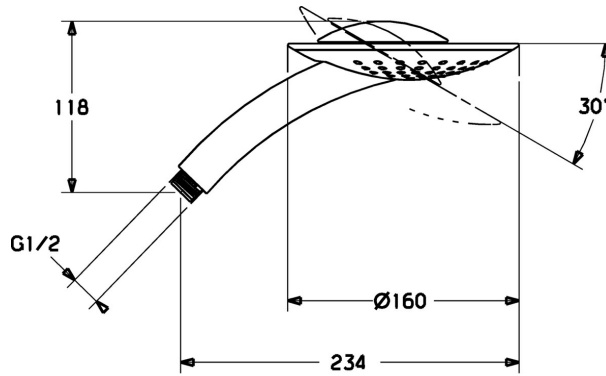

EAN: 4015474128095  
[static.hansa.com/54000100](http://static.hansa.com/54000100)

- Shower solutions
- Accessories
- Chrome
- Integrated into spout
- Normal - Even and soft water stream, Cascade - Stream like a water fall, strong and wide
- 2 spray functions

### Technical properties

|                  |                   |
|------------------|-------------------|
| Hot water supply | <b>max. +65°C</b> |
| Working pressure | <b>0.5-5 bar</b>  |
| Connection size  | <b>G1/2</b>       |
| Material         | <b>Composite</b>  |