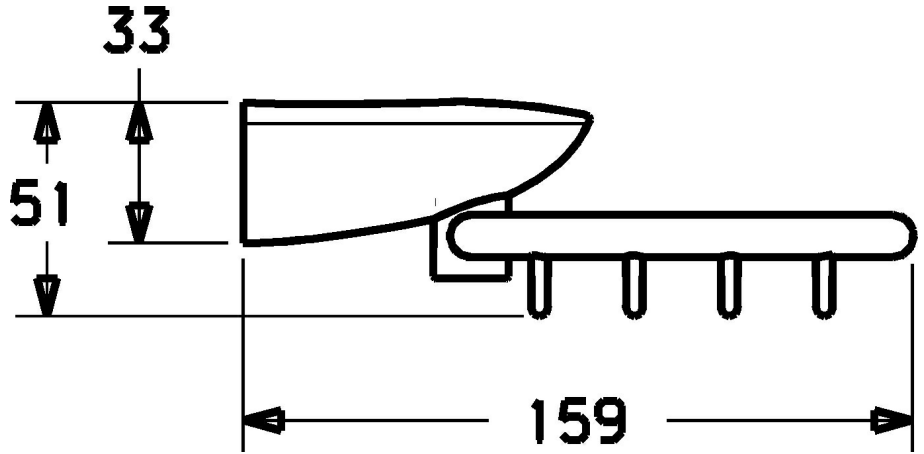

EAN: 4015474110588  
[static.hansa.com/53830900](http://static.hansa.com/53830900)

- Shower solutions
- Accessories
- Wall mounted
- Chrome

#### SP53830900

	Name	Code
1	Fixing set Discontinued	59912081
2	Pin, M5x8 Discontinued	59912082