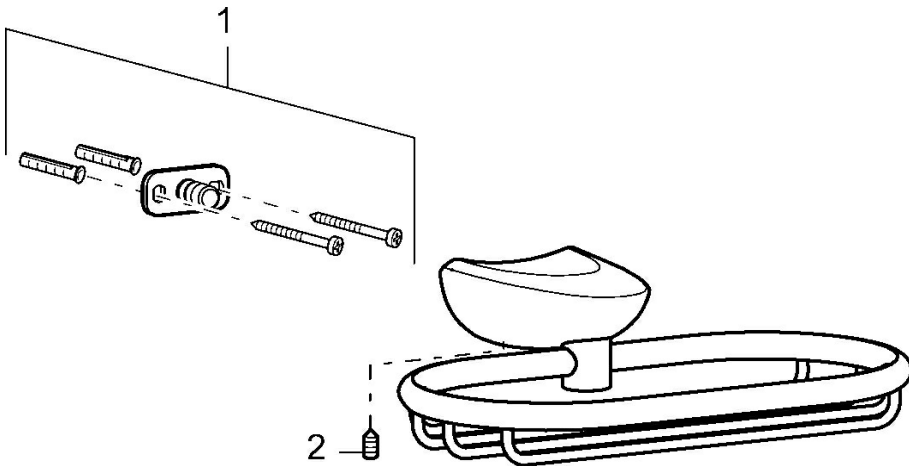

EAN: 4015474110588  
[static.hansa.com/53830900](http://static.hansa.com/53830900)

- Shower solutions
- Accessories
- Wall mounted
- Chrome

### Spare parts

#### SP53830900

	Name	Code
1	Fixing set Discontinued	59912081
2	Pin, M5x8 Discontinued	59912082