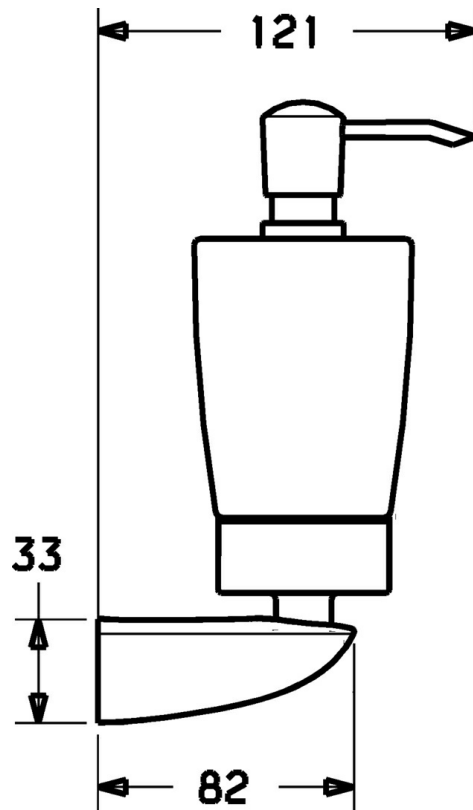

EAN: 4015474110571
static.hansa.com/53820900

- Bathroom
- Accessories
- Wall mounted
- Chrome

Technical data

Spare parts

SP53820900

	Name	Code
1	Fixing set Discontinued	59912081
2	Screw, M5x6, SW2.5	59912617
2.2	Wall bracket, L=45 Discontinued	59912872
2.4	Inner part, d 51x45 Discontinued	59912831
4	Lotion dispenser Discontinued	59912875
4.1	Lotion dispenser Discontinued	59912874
4.2	Supply Discontinued	59912563