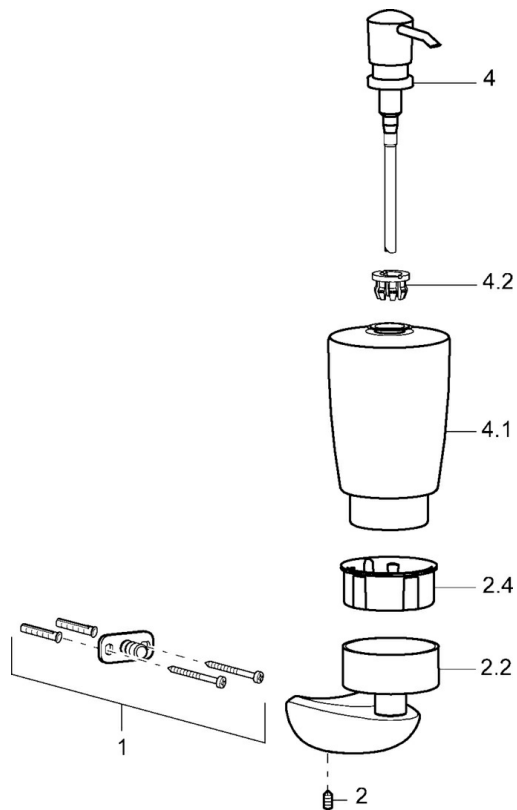

EAN: 4015474110571
static.hansa.com/53820900

- Bathroom
- Accessories
- Wall mounted
- Chrome

Technical data

Spare parts

SP53820900

	Name	Code
1	Fixing set Discontinued	59912081
2	Screw, M5x6, SW2.5	59912617
2.2	Wall bracket, L=45 Discontinued	59912872
2.4	Inner part, d 51x45 Discontinued	59912831
4	Lotion dispenser Discontinued	59912875
4.1	Lotion dispenser Discontinued	59912874
4.2	Supply Discontinued	59912563