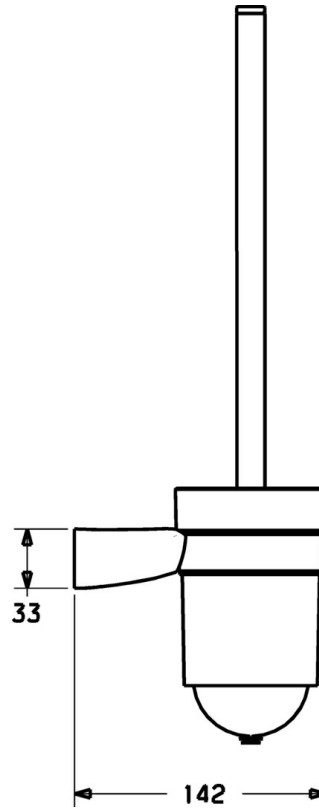

EAN: 4015474110564
static.hansa.com/53810900

- Bathroom
- Accessories
- Wall mounted
- Chrome

Technical data

Spare parts

SP53810900

	Name	Code
1	Fixing set Discontinued	59912081
2	Screw, M5x6, SW2.5	59912617
4	Toilet brush Discontinued	59912837
4.2	Brush Discontinued	59913138
4.3	Glass Discontinued	59912838
4.4	Hand shower holder, L=80 Discontinued	59912878