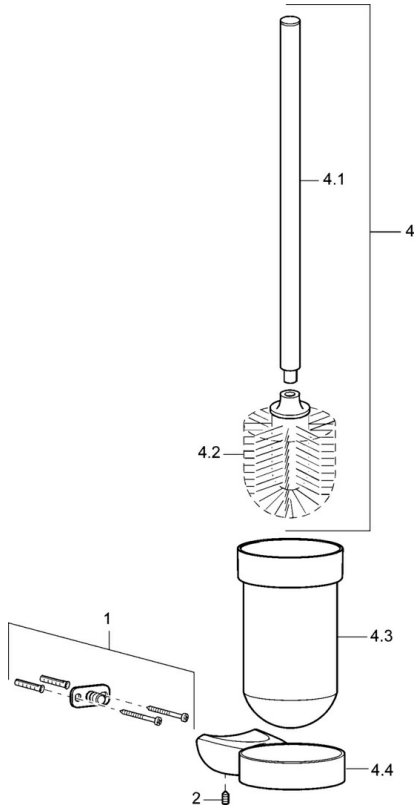

EAN: 4015474110564
static.hansa.com/53810900

- Bathroom
- Accessories
- Wall mounted
- Chrome

Technical data

Spare parts

SP53810900

	Name	Code
1	Fixing set Discontinued	59912081
2	Screw, M5x6, SW2.5	59912617
4	Toilet brush Discontinued	59912837
4.2	Brush Discontinued	59913138
4.3	Glass Discontinued	59912838
4.4	Hand shower holder, L=80 Discontinued	59912878