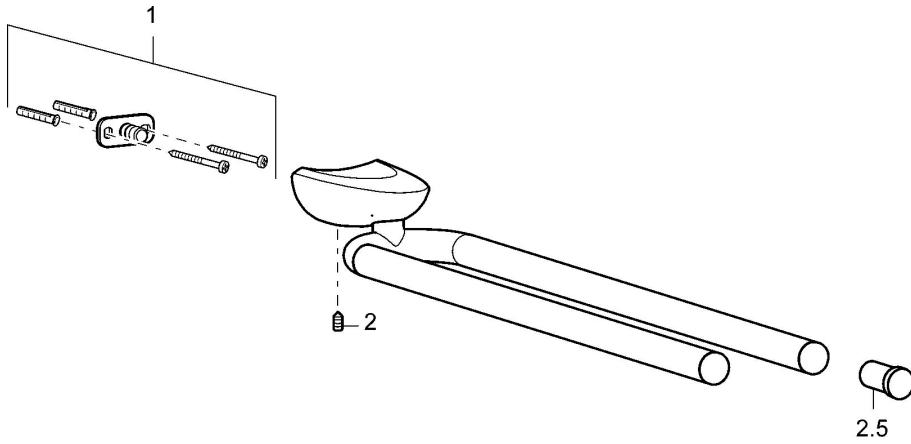

EAN: 4015474110557  
[static.hansa.com/53790900](https://static.hansa.com/53790900)

- Bathroom
- Accessories
- Wall mounted
- Chrome

### Technical properties

Length / Height 475 mm

#### SP53790900

	Name	Code
1	Fixing set Discontinued	59912081
2	Pin, M5x8 Discontinued	59912082
2.5	Cap Discontinued	59912835