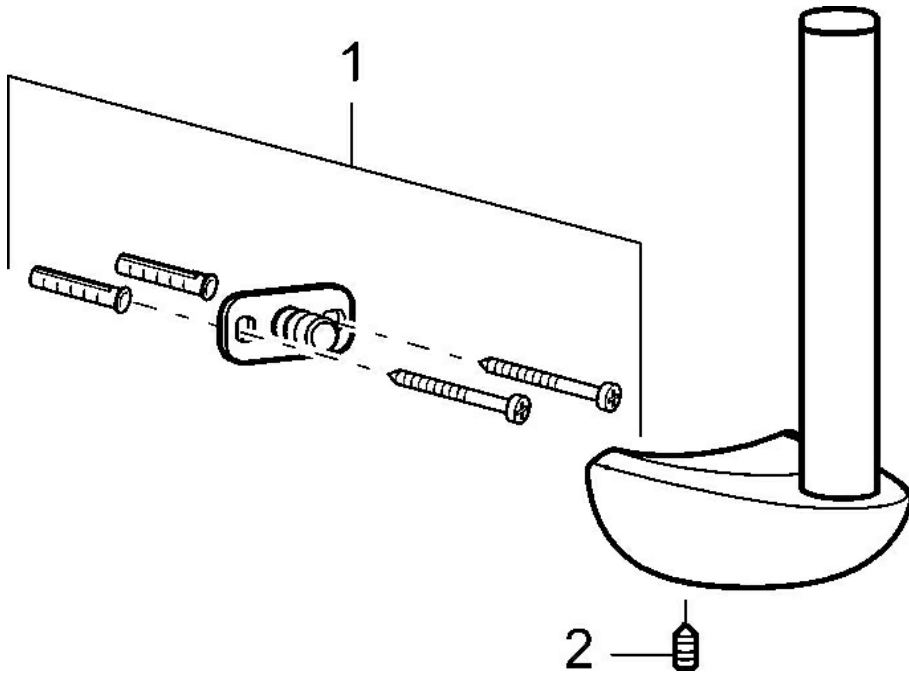

EAN: 4015474110502
static.hansa.com/53770900

- Bathroom
- Accessories
- Wall mounted
- Chrome

Technical data

Spare parts

SP53770900

	Name	Code
1	Fixing set Discontinued	59912081
2	Screw, M5x6, SW2.5	59912617