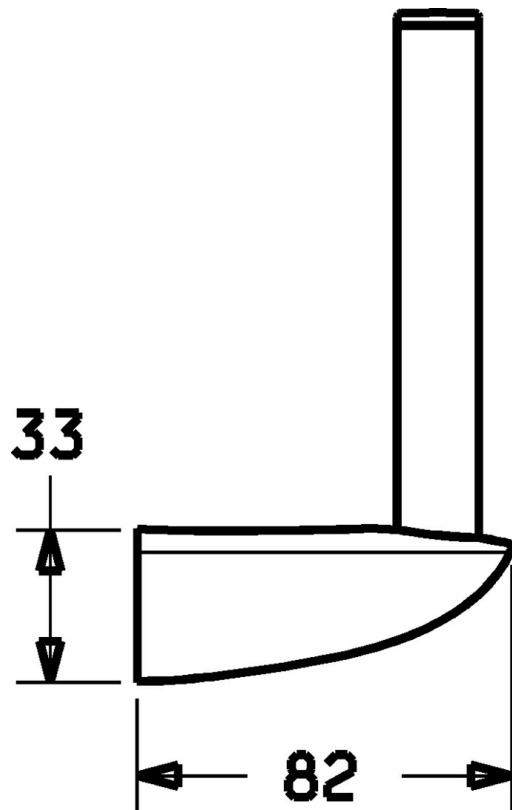

EAN: 4015474110502
static.hansa.com/53770900

- Bathroom
- Accessories
- Wall mounted
- Chrome

Technical data

Spare parts

SP53770900

	Name	Code
1	Fixing set Discontinued	59912081
2	Screw, M5x6, SW2.5	59912617