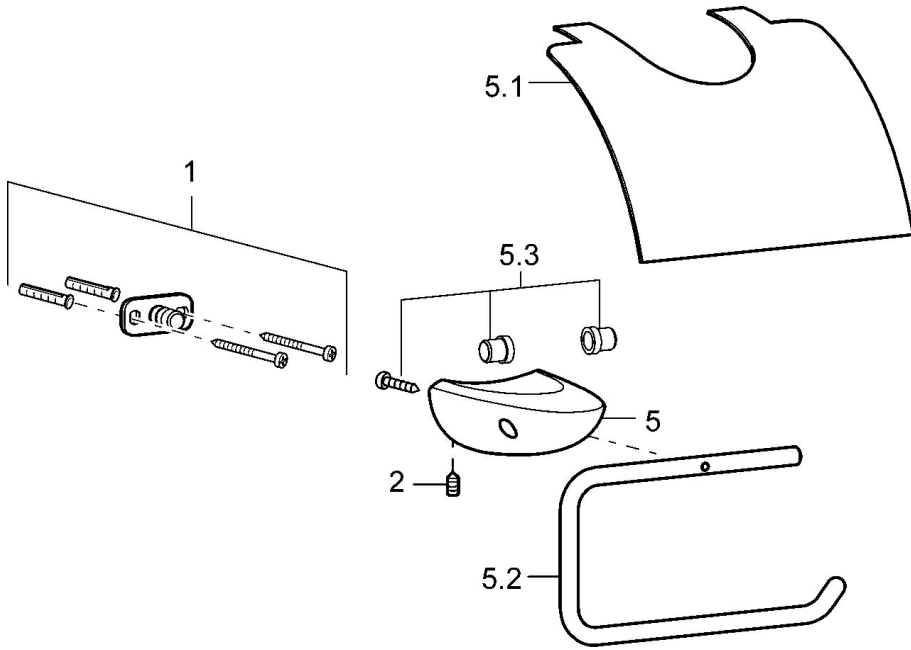

EAN: 4015474110496
static.hansa.com/53760900

- Bathroom
- Accessories
- Wall mounted
- Chrome

Technical data

Spare parts

SP53760900

	Name	Code
1	Fixing set Discontinued	59912081
2	Screw, M5x6, SW2.5	59912617
5.1	Wall bracket Discontinued	59912877