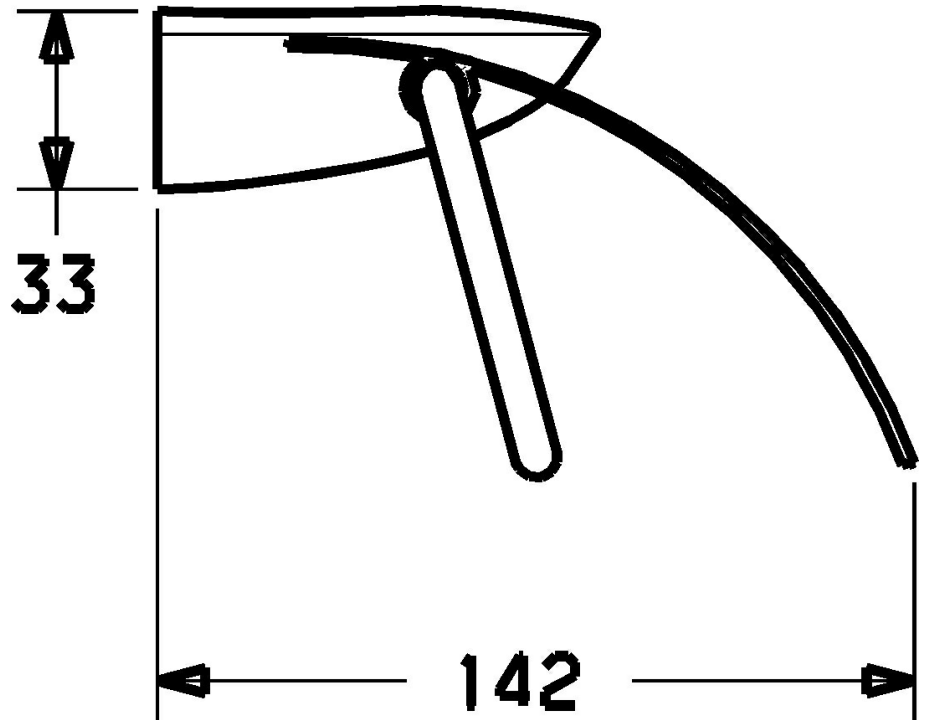

EAN: 4015474110496
static.hansa.com/53760900

- Bathroom
- Accessories
- Wall mounted
- Chrome

Technical data

Spare parts

SP53760900

	Name	Code
1	Fixing set Discontinued	59912081
2	Screw, M5x6, SW2.5	59912617
5.1	Wall bracket Discontinued	59912877