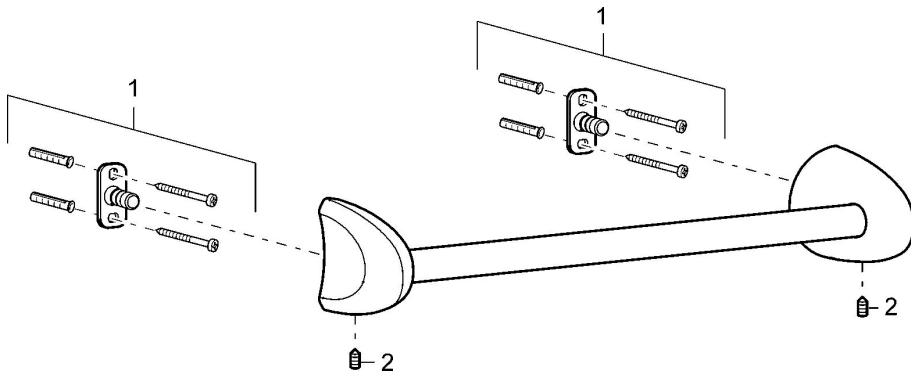

EAN: 4015474110489  
[static.hansa.com/53750900](https://static.hansa.com/53750900)

- Bathroom
- Accessories
- Wall mounted
- Chrome

#### Technical properties

Length / Height **800 mm**

#### SP53740900

	Name	Code
1	Fixing set Discontinued	59912081
2	Pin, M5x8 Discontinued	59912082