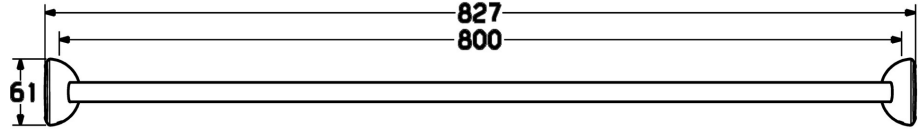

EAN: 4015474110489  
[static.hansa.com/53750900](https://static.hansa.com/53750900)

- Bathroom
- Accessories
- Wall mounted
- Chrome

### Technical data

#### Technical properties

Length / Height **800 mm**

#### SP53740900

	Name	Code
1	Fixing set Discontinued	59912081
2	Pin, M5x8 Discontinued	59912082