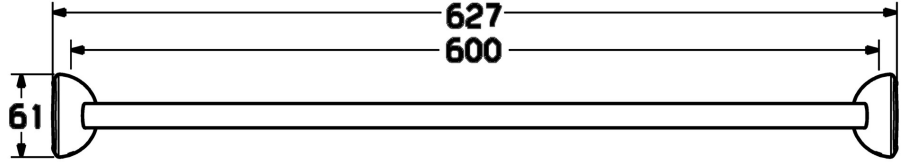

EAN: 4015474110441
static.hansa.com/53740900

- Bathroom
- Accessories
- Wall mounted
- Chrome

Technical data

Technical properties

Length / Height **600 mm**

Spare parts

SP53740900

	Name	Code
1	Fixing set Discontinued	59912081
2	Pin, M5x8 Discontinued	59912082