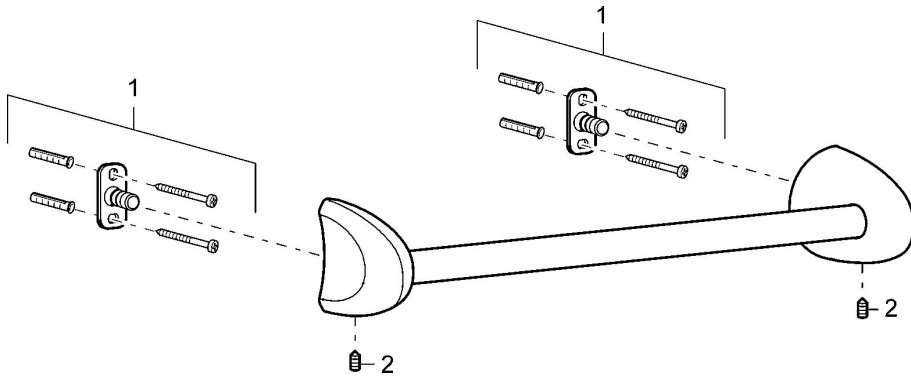

EAN: 4015474110441
static.hansa.com/53740900

- Bathroom
- Accessories
- Wall mounted
- Chrome

Technical data

Technical properties

Length / Height **600 mm**

Spare parts

SP53740900

	Name	Code
1	Fixing set Discontinued	59912081
2	Pin, M5x8 Discontinued	59912082