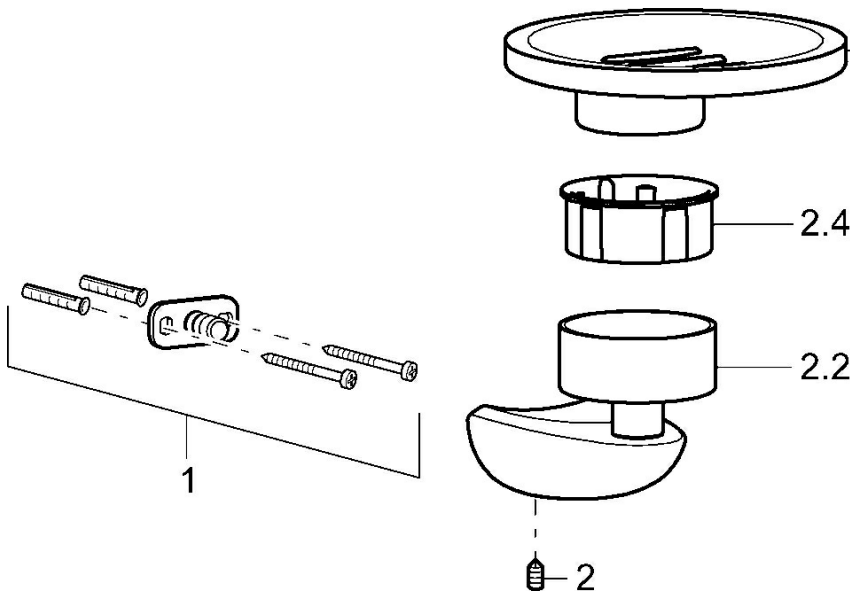

EAN: 4015474110434
static.hansa.com/53730900

- Shower solutions
- Accessories
- Wall mounted
- Chrome

Technical data

Spare parts

5SP53730900

	Name	Code
1	Fixing set Discontinued	59912081
2	Screw, M5x6, SW2.5	59912617
2.2	Wall bracket, L=45 Discontinued	59912872
2.4	Inner part, d 51x45 Discontinued	59912831
5	Soap tray Discontinued	59912876