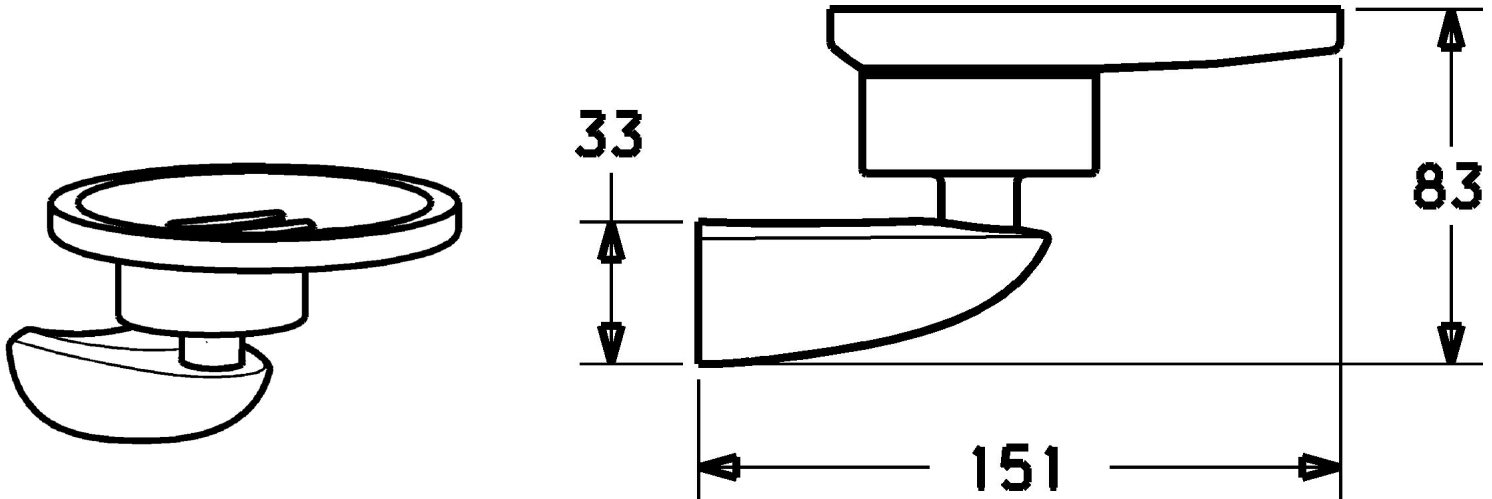

EAN: 4015474110434
static.hansa.com/53730900

- Shower solutions
- Accessories
- Wall mounted
- Chrome

Technical data

Spare parts

5SP53730900

	Name	Code
1	Fixing set Discontinued	59912081
2	Screw, M5x6, SW2.5	59912617
2.2	Wall bracket, L=45 Discontinued	59912872
2.4	Inner part, d 51x45 Discontinued	59912831
5	Soap tray Discontinued	59912876