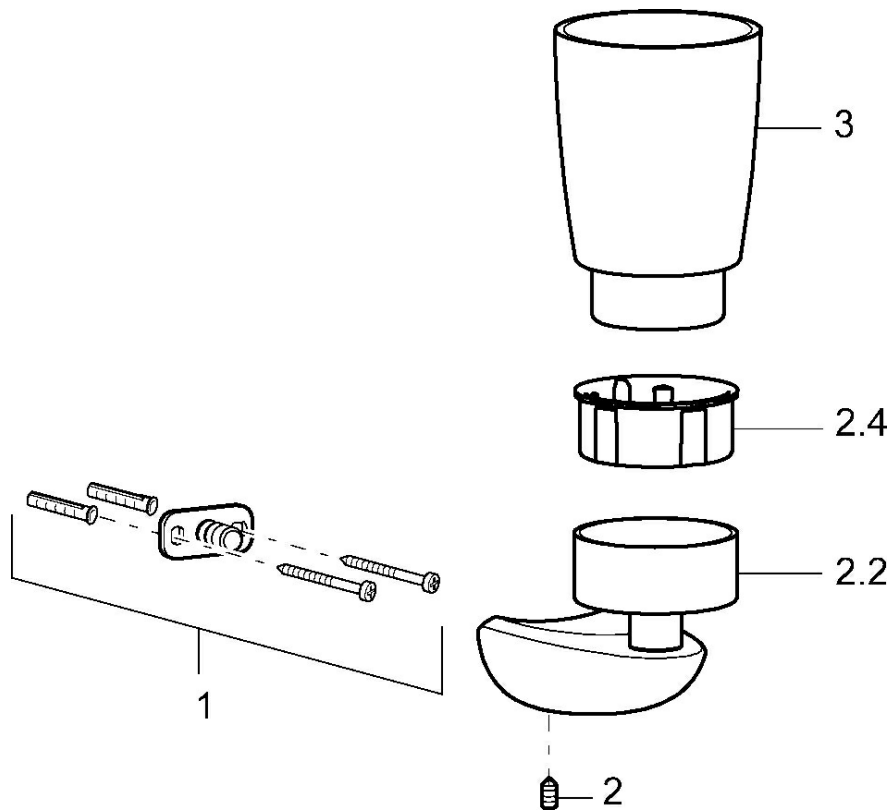

EAN: 4015474110373  
[static.hansa.com/53720900](http://static.hansa.com/53720900)

- Bathroom
- Accessories
- Wall mounted
- Chrome

## Spare parts

### SP53720900

	Name	Code
1	Fixing set Discontinued	59912081
2	Screw, M5x6, SW2.5	59912617
2.2	Wall bracket, L=45 Discontinued	59912872
2.4	Inner part, d 51x45 Discontinued	59912831
3	Glass Discontinued	59912873