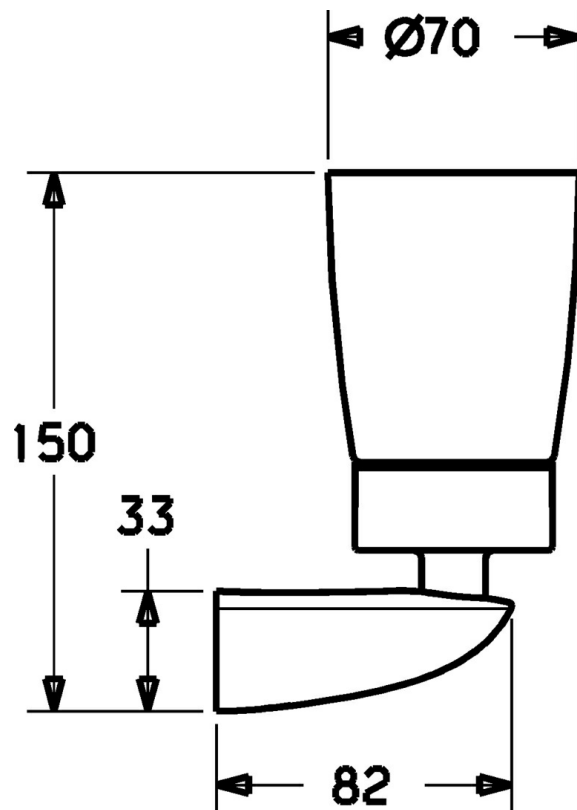

EAN: 4015474110373  
[static.hansa.com/53720900](http://static.hansa.com/53720900)

- Bathroom
- Accessories
- Wall mounted
- Chrome

### Technical data

### SP53720900

	Name	Code
1	Fixing set Discontinued	59912081
2	Screw, M5x6, SW2.5	59912617
2.2	Wall bracket, L=45 Discontinued	59912872
2.4	Inner part, d 51x45 Discontinued	59912831
3	Glass Discontinued	59912873