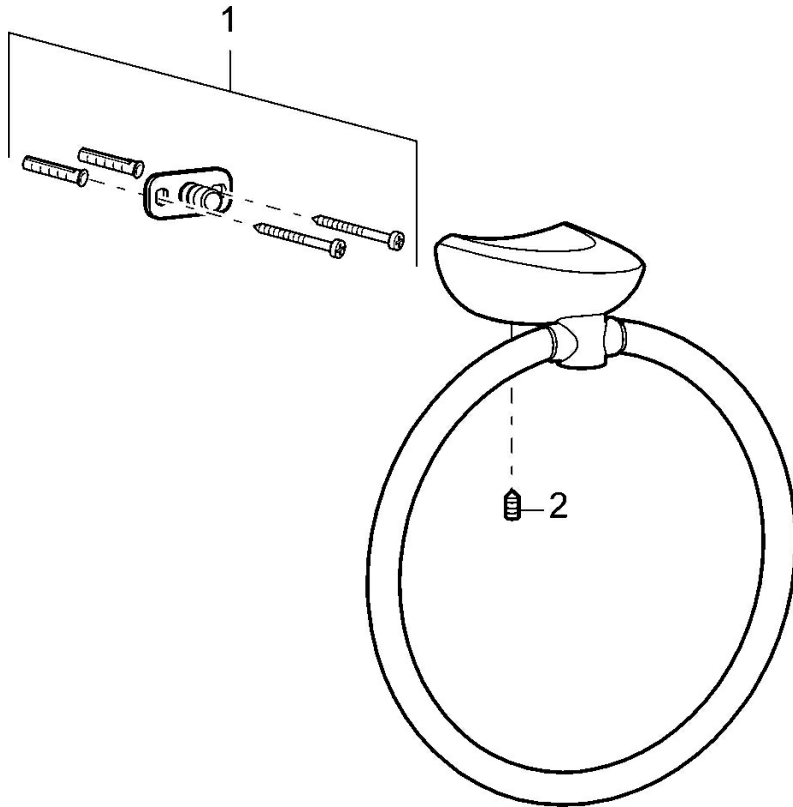

EAN: 4015474110366
static.hansa.com/53710900

- Bathroom
- Accessories
- Wall mounted
- Chrome

Technical data

Spare parts

SP53710900

	Name	Code
1	Fixing set Discontinued	59912081
2	Pin, M5x8 Discontinued	59912082