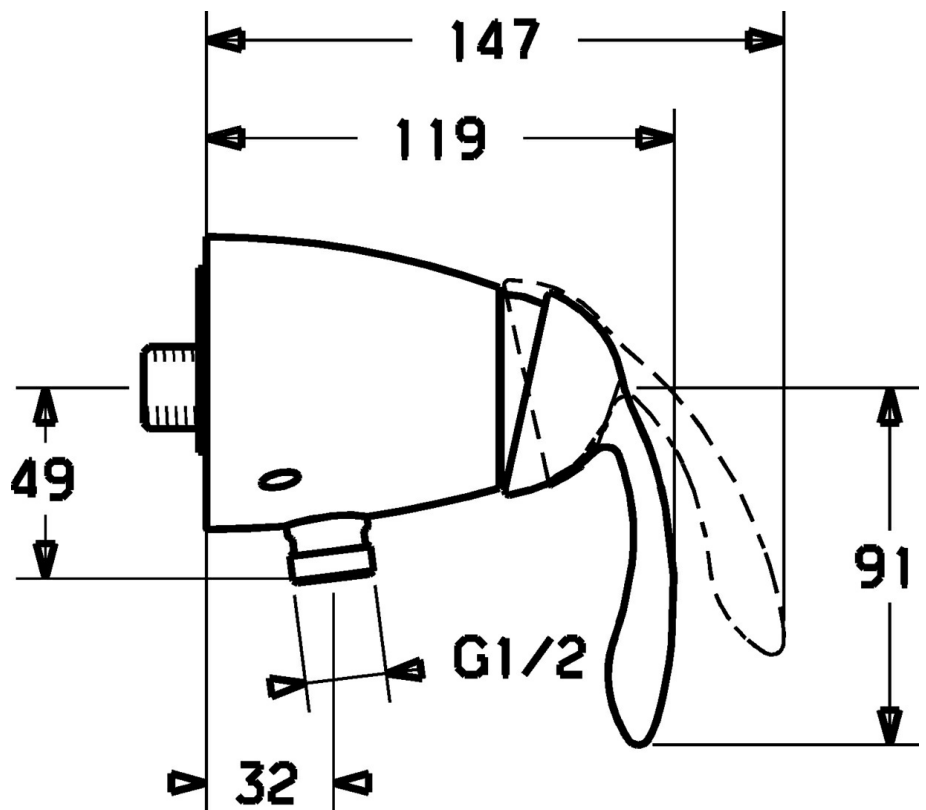

EAN: 4015474106581
static.hansa.com/53690101

- Shower solutions
- Single-lever
- Wall mounted
- Chrome
- Non-return valve(s)
- protected against back-flow in domestic use (according to DIN EN 1717)

Technical data

Technical properties

Hot water supply	max. +80°C
Working pressure	0.5-10 bar
Backflow prevention (EN1717)	EB

Spare parts

SP53690101

	Name	Code
1	Lever Discontinued	59912864
1.1	Screw, M5x8, SW2.5	59904755
1.2	Bushing	59904778
1.3	Plug Discontinued	59911480
2	Covering cap Discontinued	59912797
3	Screw, M4x1, SW34 Discontinued	59912798
4	Cartridge, 4.0 Classic	59912791
4.1	Temperature adjustment limiter Discontinued	59912799
5.1	Non-return valve	59905714
5.2	Screw, M8x8	59906104
5.3	Thread nipple, G1/2xM18x1	59911384
5.4	Plug, 8 mm Discontinued	59912865
6.4	O-ring, 25.07x2.62	59911479
6.5	Connector, G1/2	59911491