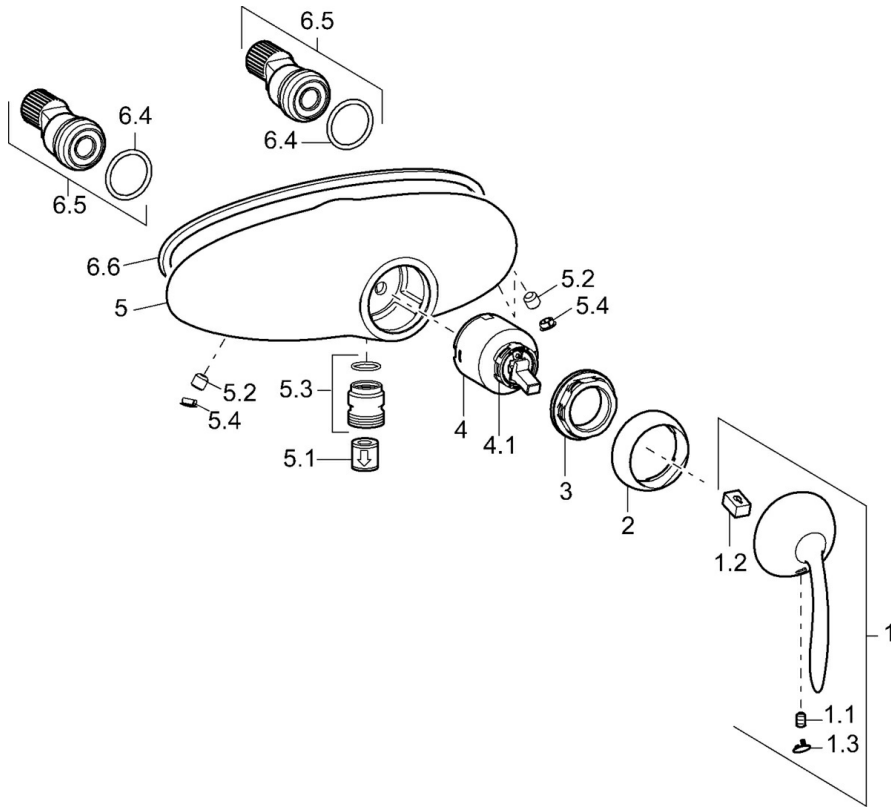

EAN: 4015474106581
static.hansa.com/53690101

- Shower solutions
- Single-lever
- Wall mounted
- Chrome
- Non-return valve(s)
- protected against back-flow in domestic use (according to DIN EN 1717)

Technical data

Technical properties

Hot water supply	max. +80°C
Working pressure	0.5-10 bar
Backflow prevention (EN1717)	EB

Spare parts

SP53690101

	Name	Code
1	Lever Discontinued	59912864
1.1	Screw, M5x8, SW2.5	59904755
1.2	Bushing	59904778
1.3	Plug Discontinued	59911480
2	Covering cap Discontinued	59912797
3	Screw, M4x1, SW34 Discontinued	59912798
4	Cartridge, 4.0 Classic	59912791
4.1	Temperature adjustment limiter Discontinued	59912799
5.1	Non-return valve	59905714
5.2	Screw, M8x8	59906104
5.3	Thread nipple, G1/2xM18x1	59911384
5.4	Plug, 8 mm Discontinued	59912865
6.4	O-ring, 25.07x2.62	59911479
6.5	Connector, G1/2	59911491