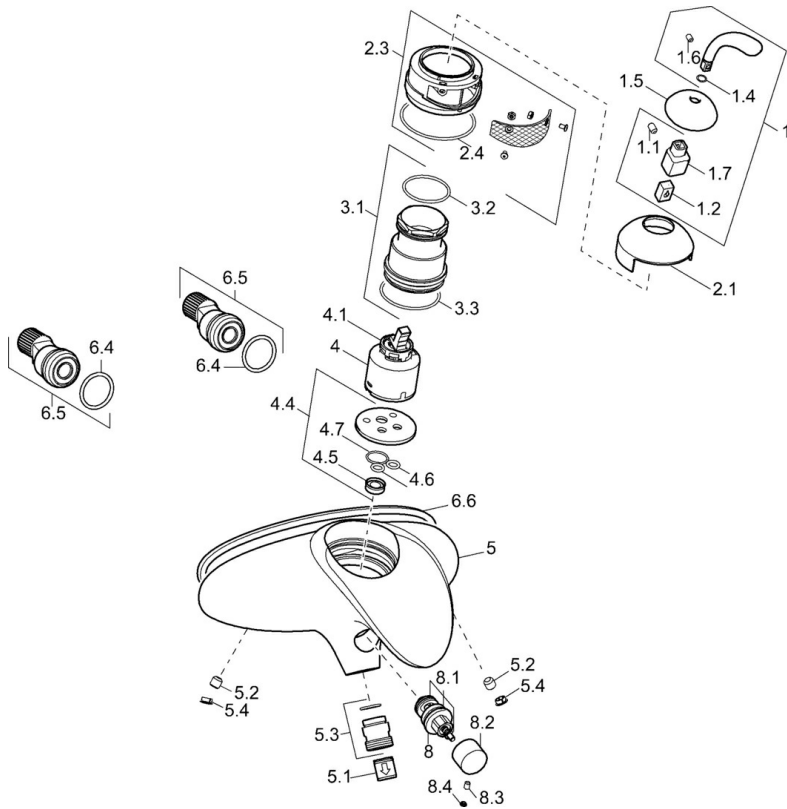

EAN: 4015474106475
static.hansa.com/53682101

- Bathtub & Shower
- Single-lever
- Wall mounted
- Chrome
- Non-return valve(s)
- protected against back-flow in domestic use (according to DIN EN 1717)

Technical data

Technical properties

Hot water supply	max. +80°C
Working pressure	0.5-10 bar
Backflow prevention (EN1717)	EB

Spare parts

SP53682101

	Name	Code
1	Lever Discontinued	59912854
1.1	Screw, M5x8, SW2.5	59904755
1.2	Bushing	59904778
1.5	Cap Discontinued	59912856
1.6	Screw, M4x10 SW2.5 Discontinued	59912855
2.3	Aerator Discontinued	59912862
2.4	O-ring, 56x2 Discontinued	59912528
3.2	O-ring, 34x2	59912533
3.3	O-ring, d 46x2	59912470
4	Cartridge, 4.0 Classic	59912791
4.1	Temperature adjustment limiter Discontinued	59912799
4.4	Base plate Discontinued	59912868
5.1	Non-return valve	59905714
5.2	Screw, M8x8	59906104
5.3	Thread nipple, G1/2xM18x1	59911384
5.4	Plug, 8 mm Discontinued	59912865
6.4	O-ring, 25.07x2.62	59911479
6.5	Connector, G1/2	59911491
8	Diverter	59912870
8.1	Sealing kit	59904791
8.2	Knob	59912871
8.3	Screw, M4x4	59901027
8.4	Plug Discontinued	59912869
N.I.	Seat	59912229