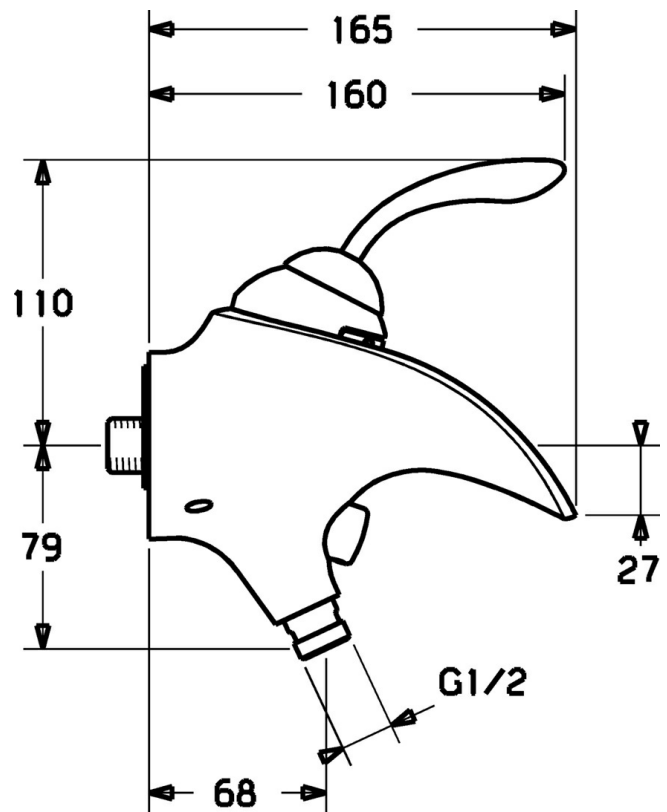

EAN: 4015474106475
static.hansa.com/53682101

- Bathtub & Shower
- Single-lever
- Wall mounted
- Chrome
- Non-return valve(s)
- protected against back-flow in domestic use (according to DIN EN 1717)

Technical data

Technical properties

Hot water supply	max. +80°C
Working pressure	0.5-10 bar
Backflow prevention (EN1717)	EB

Spare parts

SP53682101

	Name	Code
1	Lever Discontinued	59912854
1.1	Screw, M5x8, SW2.5	59904755
1.2	Bushing	59904778
1.5	Cap Discontinued	59912856
1.6	Screw, M4x10 SW2.5 Discontinued	59912855
2.3	Aerator Discontinued	59912862
2.4	O-ring, 56x2 Discontinued	59912528
3.2	O-ring, 34x2	59912533
3.3	O-ring, d 46x2	59912470
4	Cartridge, 4.0 Classic	59912791
4.1	Temperature adjustment limiter Discontinued	59912799
4.4	Base plate Discontinued	59912868
5.1	Non-return valve	59905714
5.2	Screw, M8x8	59906104
5.3	Thread nipple, G1/2xM18x1	59911384
5.4	Plug, 8 mm Discontinued	59912865
6.4	O-ring, 25.07x2.62	59911479
6.5	Connector, G1/2	59911491
8	Diverter	59912870
8.1	Sealing kit	59904791
8.2	Knob	59912871
8.3	Screw, M4x4	59901027
8.4	Plug Discontinued	59912869
N.I.	Seat	59912229