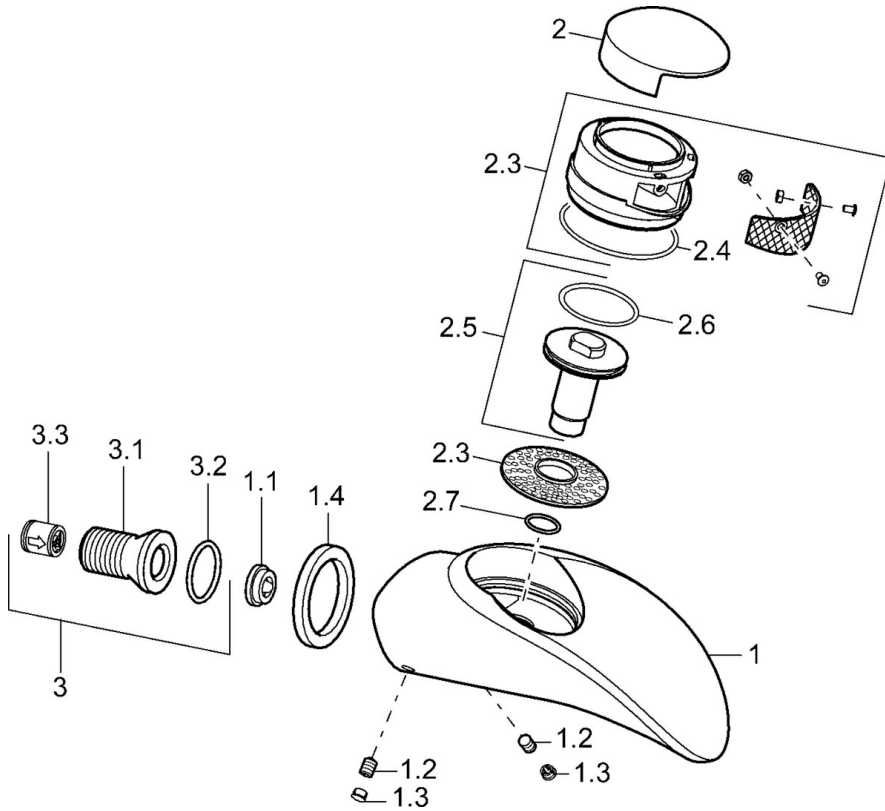

EAN: 4015474108448
static.hansa.com/53672100

- Bathtub & Shower
- Accessories
- Wall mounted
- Chrome
- Non-return valve(s)

Technical data

Technical properties

Hot water supply	max. +80°C
Working pressure	0.5-10 bar
Backflow prevention (EN1717)	EB

Spare parts

SP53672100

	Name	Code
1.1	Flow limiter, 22L/min Discontinued	59912532
1.2	Screw, M8x8	59906104
1.3	Plug Discontinued	59911480
2	Cap Discontinued	59912861
2.3	Aerator Discontinued	59912862
2.4	O-ring, 56x2 Discontinued	59912528
2.5	Screw, M16x1, SW13 Discontinued	59912863
2.6	O-ring, 34x2	59912533
3	Connection nipple, G1/2	59911229
3.2	O-ring, d 25x2.5	59905053
3.3	Non-return valve	59905714