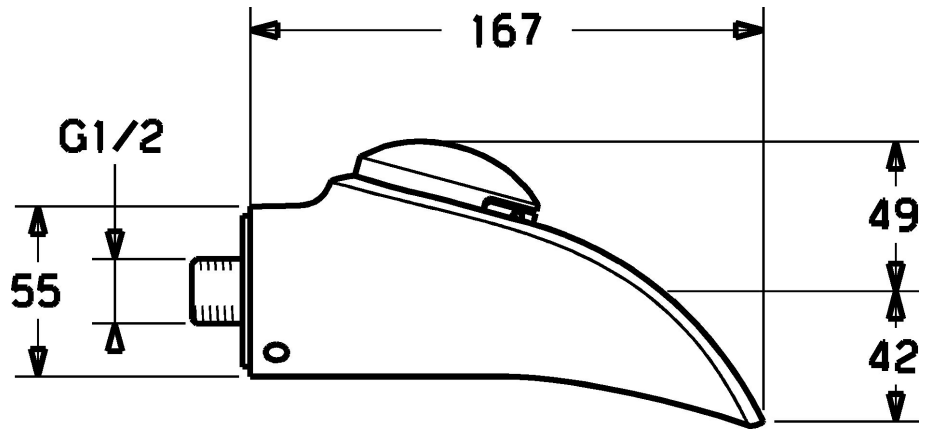

EAN: 4015474108448
static.hansa.com/53672100

- Bathtub & Shower
- Accessories
- Wall mounted
- Chrome
- Non-return valve(s)

Technical data

Technical properties

Hot water supply	max. +80°C
Working pressure	0.5-10 bar
Backflow prevention (EN1717)	EB

Spare parts

SP53672100

	Name	Code
1.1	Flow limiter, 22L/min Discontinued	59912532
1.2	Screw, M8x8	59906104
1.3	Plug Discontinued	59911480
2	Cap Discontinued	59912861
2.3	Aerator Discontinued	59912862
2.4	O-ring, 56x2 Discontinued	59912528
2.5	Screw, M16x1, SW13 Discontinued	59912863
2.6	O-ring, 34x2	59912533
3	Connection nipple, G1/2	59911229
3.2	O-ring, d 25x2.5	59905053
3.3	Non-return valve	59905714