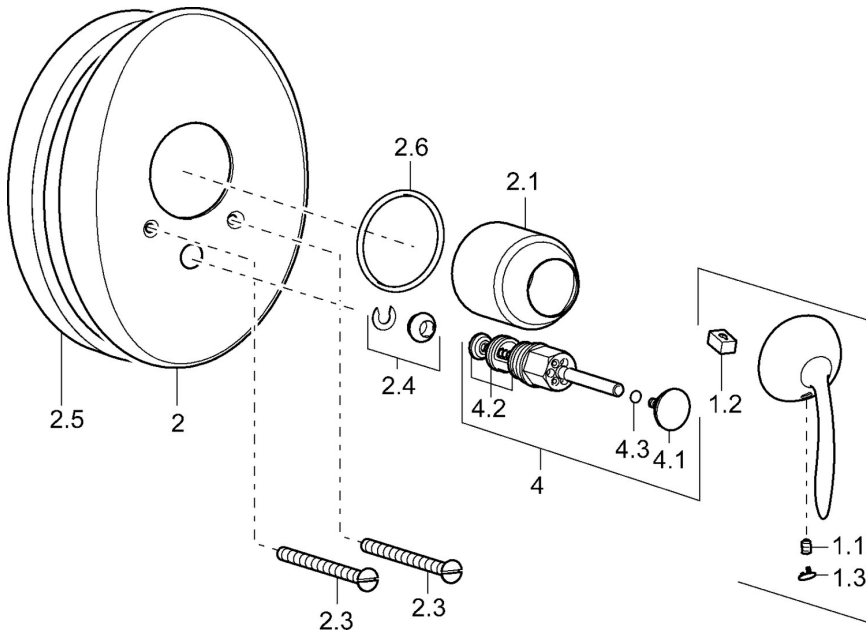

EAN: 4015474106772  
[static.hansa.com/53629101](http://static.hansa.com/53629101)

- Bath tub & Shower
- Trim Kit, Single-lever
- Concealed wall mounting
- Chrome

## Technical data

### Technical properties

Hot water supply	<b>max. +80°C</b>
Working pressure	<b>0.5-10 bar</b>

### SP53629101

	Name	Code
1	Lever Discontinued	59912864
1.1	Screw, M5x8, SW2.5	59904755
1.2	Bushing	59904778
1.3	Plug Discontinued	59911480
2	Cover plate Discontinued	59911911
2.1	Covering cap Discontinued	59912795
2.3	Screw, M5x65	59904847
2.4	Flow limiting cap	59904846
2.6	O-ring, 55x2	59912543
4	Diverter	59911156
4.2	Sealing kit	59904791
4.3	O-ring, d 4x1	59902331
N.I.	Raising kit, 20 mm	59904983