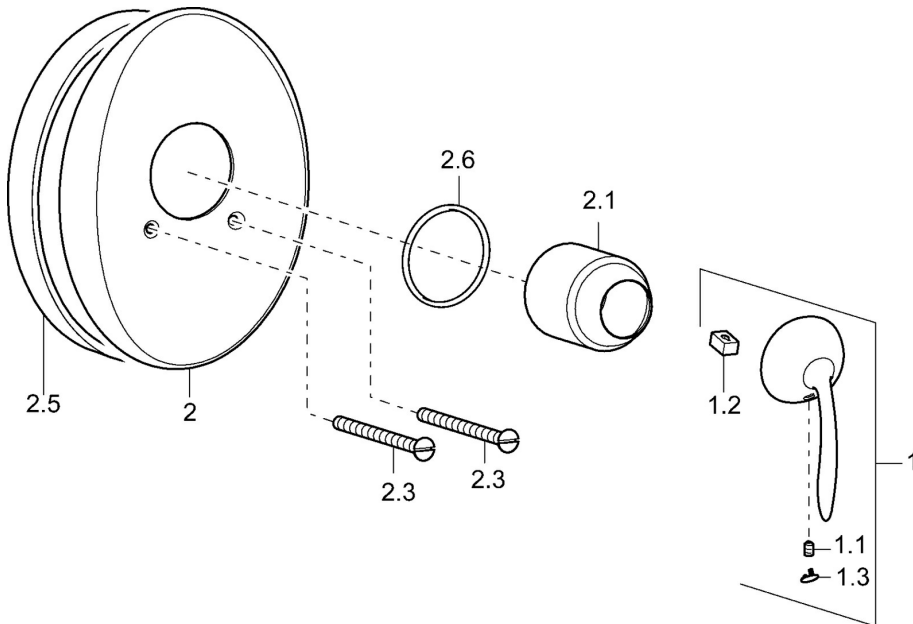

EAN: 4015474106437  
[static.hansa.com/53619101](http://static.hansa.com/53619101)

- Shower solutions
- Trim Kit
- Concealed wall mounting
- Chrome

## Technical data

### Technical properties

Hot water supply	<b>max. +80°C</b>
Working pressure	<b>0.5-10 bar</b>

### SP53619101

	Name	Code
1	Lever Discontinued	59912864
1.1	Screw, M5x8, SW2.5	59904755
1.2	Bushing	59904778
1.3	Plug Discontinued	59911480
2	Cover plate Discontinued	59911913
2.1	Covering cap Discontinued	59912795
2.3	Screw, M5x65	59904847
2.6	O-ring, 55x2	59912543
N.I.	Raising kit, 20 mm	59904983