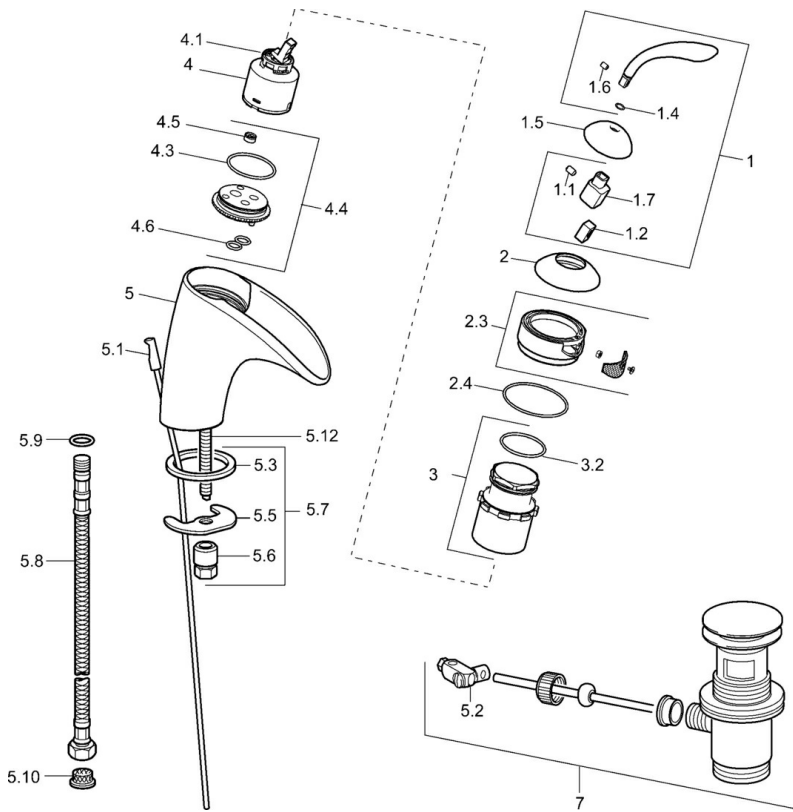

EAN: 4015474106789
static.hansa.com/53602201

- Washbasin
- Single-lever
- Deck mounted
- Chrome
- Fixed spout
- Litter filter(s)

Technical data

Technical properties

Hot water supply	max. +80°C
Working pressure	0.5-10 bar
Material	Brass

reddot design award
winner 2005

**GOOD
DESIGN**

Spare parts

SP53602201

	Name	Code
1	Lever Discontinued	59912854
1.1	Screw, M5x8, SW2.5	59904755
1.2	Bushing	59904778
1.5	Cap Discontinued	59912856
1.6	Screw, M4x10 SW2.5 Discontinued	59912855
2	Aerator, (2008-) Discontinued	59913248
2.3	Aerator Discontinued	59912858
2.3	Aerator, (2008-) Discontinued	59913248
2.4	O-ring, 50.52x1.78	59906841
3	Fixing screw, M50x1 Discontinued	59912859
3.2	O-ring, 34x2	59912533
4	Cartridge, 4.0 Classic	59912791
4.1	Temperature adjustment limiter Discontinued	59912799
4.4	Base plate Discontinued	59912860
4.5	Flow limiter, 8L/min	59913095
4.6	O-ring, 9x2	59905095
5.1	Pop-up operating rod	59912804
5.2	Swivel joint	59904624
5.3	Gasket, 43x37x3	59912506
5.5	Fixing plate	59904765
5.6	Screw, M8x1, SW13	59904766
5.7	Fixing set	59910749
5.8	Flexible pipe, L=430, G3/8-M10x1	59912515
5.9	O-ring, d 7.65x1.78	59902337
5.10	Litter filter	59911684
5.12	Fixing screw, M8x1, L=140	59912474
7	Pop-up waste	59911441
N.I.	Coupling pipe, L=430, M10x1	59912550
N.I.	Socket wrench, SW36	59913900