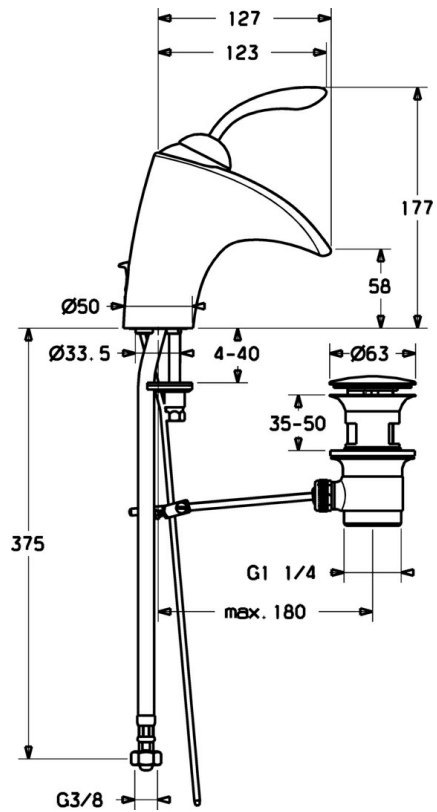

EAN: 4015474106789
static.hansa.com/53602201

- Washbasin
- Single-lever
- Deck mounted
- Chrome
- Fixed spout
- Litter filter(s)

Technical data

Technical properties

Hot water supply	max. +80°C
Working pressure	0.5-10 bar
Material	Brass

reddot design award
winner 2005

**GOOD
DESIGN**

Spare parts

SP53602201

	Name	Code
1	Lever Discontinued	59912854
1.1	Screw, M5x8, SW2.5	59904755
1.2	Bushing	59904778
1.5	Cap Discontinued	59912856
1.6	Screw, M4x10 SW2.5 Discontinued	59912855
2	Aerator, (2008-) Discontinued	59913248
2.3	Aerator Discontinued	59912858
2.3	Aerator, (2008-) Discontinued	59913248
2.4	O-ring, 50.52x1.78	59906841
3	Fixing screw, M50x1 Discontinued	59912859
3.2	O-ring, 34x2	59912533
4	Cartridge, 4.0 Classic	59912791
4.1	Temperature adjustment limiter Discontinued	59912799
4.4	Base plate Discontinued	59912860
4.5	Flow limiter, 8L/min	59913095
4.6	O-ring, 9x2	59905095
5.1	Pop-up operating rod	59912804
5.2	Swivel joint	59904624
5.3	Gasket, 43x37x3	59912506
5.5	Fixing plate	59904765
5.6	Screw, M8x1, SW13	59904766
5.7	Fixing set	59910749
5.8	Flexible pipe, L=430, G3/8-M10x1	59912515
5.9	O-ring, d 7.65x1.78	59902337
5.10	Litter filter	59911684
5.12	Fixing screw, M8x1, L=140	59912474
7	Pop-up waste	59911441
N.I.	Coupling pipe, L=430, M10x1	59912550
N.I.	Socket wrench, SW36	59913900