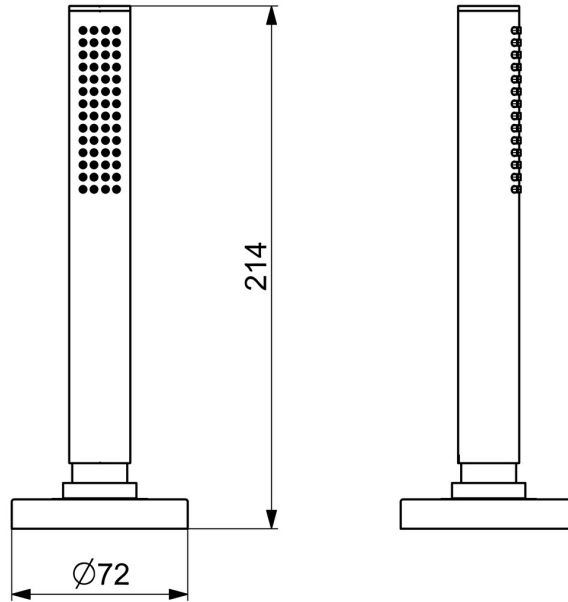

EAN: 4057304014659  
[static.hansa.com/53549470](https://static.hansa.com/53549470)

- Bathtub & Shower
- Rim mounted
- Chrome
- Shower hose (1750 mm), Anti limescale technology (easy to clean)
- Intense - invigorating water stream
- Litter filter(s), Non-return valve(s)
- 1 spray function

### Flow properties

Flow-rate at 3 bar **13.2 l/min**

### Technical properties

Hot water supply **max. +65°C**  
 Working pressure **0.5-5 bar**  
 Diameter **100 mm**  
 Backflow prevention (EN1717) **EB**  
 Material **Composite**

### SP53549470

	Name	Code
01	Non-return valve	59905714
02	Shower hose, L=1750, G1/2-M12x1	59912281
03	Cover plate, d 70 mm	1003886V
04	Screw, M4x45	59912291
05	Passing-through bushing	59914673