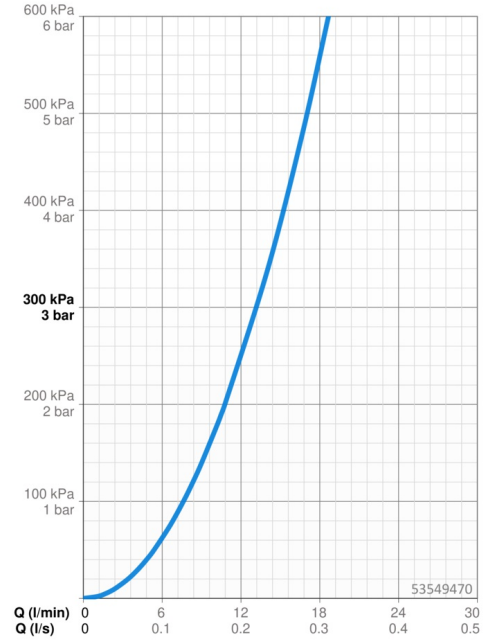

Technical data

Flow properties

Flow-rate at 3 bar **13.2 l/min**

Technical properties

Hot water supply **max. +65°C**
Working pressure **0.5-5 bar**
Diameter **100 mm**
Backflow prevention (EN1717) **EB**
Material **Composite**

Regulations

EN standard **EN 1112, EN 1113**

Approvals and Declarations

Declaration of conformity **DoC**