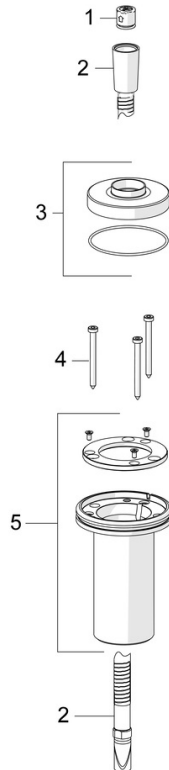

EAN: 4057304014659  
[static.hansa.com/53549470](https://static.hansa.com/53549470)

- Bathtub & Shower
- Rim mounted
- Chrome
- Shower hose (1750 mm), Anti limescale technology (easy to clean)
- Intense - invigorating water stream
- Litter filter(s), Non-return valve(s)
- 1 spray function

### Flow properties

Flow-rate at 3 bar **13.2 l/min**

### Technical properties

Hot water supply **max. +65°C**  
 Working pressure **0.5-5 bar**  
 Diameter **100 mm**  
 Backflow prevention (EN1717) **EB**  
 Material **Composite**

### SP53549470

	Name	Code
01	Non-return valve	59905714
02	Shower hose, L=1750, G1/2-M12x1	59912281
03	Cover plate, d 70 mm	1003886V
04	Screw, M4x45	59912291
05	Passing-through bushing	59914673