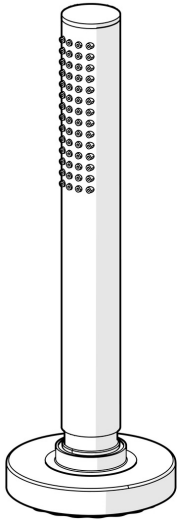

EAN: 4057304014659  
[static.hansa.com/53549470](https://static.hansa.com/53549470)

- Bathtub & Shower
- Rim mounted
- Chrome
- Shower hose (1750 mm), Anti limescale technology (easy to clean)
- Intense - invigorating water stream
- Litter filter(s), Non-return valve(s)
- 1 spray function

### Flow properties

Flow-rate at 3 bar **13.2 l/min**

### Technical properties

Hot water supply **max. +65°C**  
 Working pressure **0.5-5 bar**  
 Diameter **100 mm**  
 Backflow prevention (EN1717) **EB**  
 Material **Composite**

### SP53549470

	Name	Code
01	Non-return valve	59905714
02	Shower hose, L=1750, G1/2-M12x1	59912281
03	Cover plate, d 70 mm	1003886V
04	Screw, M4x45	59912291
05	Passing-through bushing	59914673