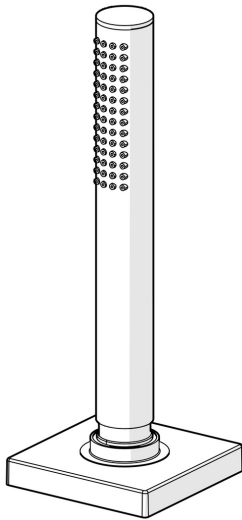

EAN: 4057304014666
static.hansa.com/53549420

- Bathtub & Shower
- Rim mounted
- Chrome
- Shower hose (1750 mm), Anti limescale technology (easy to clean)
- Intense - invigorating water stream
- Litter filter(s), Non-return valve(s)
- 1 spray function

Technical data

Flow properties

Flow-rate at 3 bar **13.2 l/min**

Technical properties

DN-size (nominal dimension) **DN15**
 Hot water supply **max. +65°C**
 Working pressure **0.5-5 bar**
 Material **Composite**

Regulations

EN standard **EN 1112, EN 1113**

Approvals and Declarations

Declaration of conformity **DoC**

Spare parts

SP53549420

	Name	Code
01	Non-return valve	59905714
02	Shower hose, L=1750, G1/2-M12x1	59912281
03	Cover flange, 75x75 mm	1003885V
04	Screw, M4x45	59912291
05	Passing-through bushing	59914673