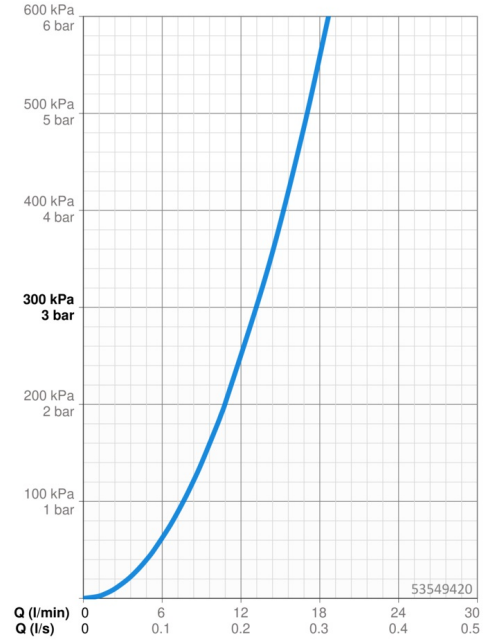

Technical data

Flow properties

Flow-rate at 3 bar **13.2 l/min**

Technical properties

DN-size (nominal dimension) **DN15**
Hot water supply **max. +65°C**
Working pressure **0.5-5 bar**
Material **Composite**

Regulations

EN standard **EN 1112, EN 1113**

Approvals and Declarations

Declaration of conformity **DoC**