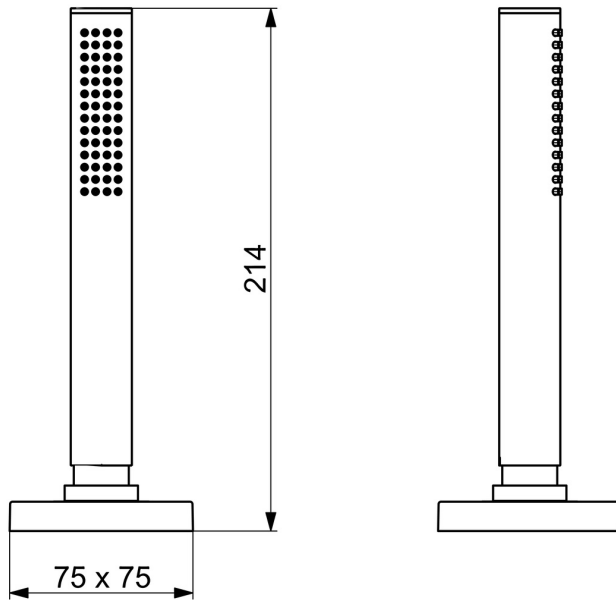

EAN: 4057304014666
static.hansa.com/53549420

- Bathtub & Shower
- Rim mounted
- Chrome
- Shower hose (1750 mm), Anti limescale technology (easy to clean)
- Intense - invigorating water stream
- Litter filter(s), Non-return valve(s)
- 1 spray function

Technical data

Flow properties

Flow-rate at 3 bar **13.2 l/min**

Technical properties

DN-size (nominal dimension) **DN15**
 Hot water supply **max. +65°C**
 Working pressure **0.5-5 bar**
 Material **Composite**

Regulations

EN standard **EN 1112, EN 1113**

Approvals and Declarations

Declaration of conformity **DoC**

Spare parts

SP53549420

	Name	Code
01	Non-return valve	59905714
02	Shower hose, L=1750, G1/2-M12x1	59912281
03	Cover flange, 75x75 mm	1003885V
04	Screw, M4x45	59912291
05	Passing-through bushing	59914673