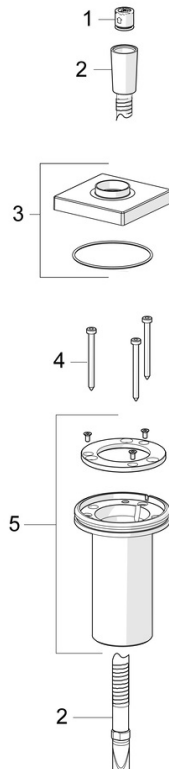

EAN: 4057304014666
static.hansa.com/53549420

- Bathtub & Shower
- Rim mounted
- Chrome
- Shower hose (1750 mm), Anti limescale technology (easy to clean)
- Intense - invigorating water stream
- Litter filter(s), Non-return valve(s)
- 1 spray function

Technical data

Flow properties

Flow-rate at 3 bar **13.2 l/min**

Technical properties

DN-size (nominal dimension) **DN15**
 Hot water supply **max. +65°C**
 Working pressure **0.5-5 bar**
 Material **Composite**

Regulations

EN standard **EN 1112, EN 1113**

Approvals and Declarations

Declaration of conformity **DoC**

Spare parts

SP53549420

	Name	Code
01	Non-return valve	59905714
02	Shower hose, L=1750, G1/2-M12x1	59912281
03	Cover flange, 75x75 mm	1003885V
04	Screw, M4x45	59912291
05	Passing-through bushing	59914673