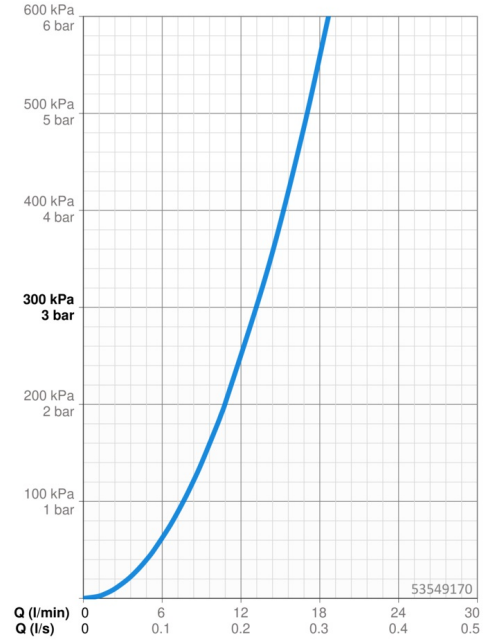

EAN: 4015474181533
static.hansa.com/53549170

- Bathtub & Shower
- Rim mounted
- Chrome
- Shower hose (1750 mm), Anti limescale technology (easy to clean)
- Intense - invigorating water stream
- Litter filter(s), Non-return valve(s)
- 1 spray function

Technical data

Flow properties

Flow-rate at 3 bar **13.2 l/min**

Technical properties

Hot water supply **max. +65°C**
 Working pressure **0.5-5 bar**
 Backflow prevention (EN1717) **EB**

Regulations

EN standard **EN 1112, EN 1113**