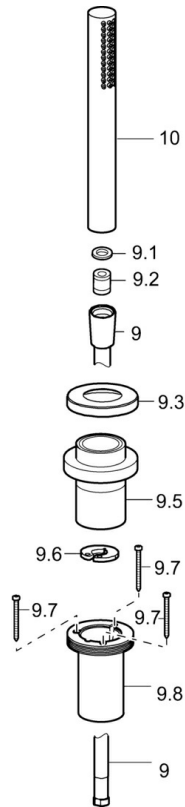

EAN: 4015474181533
static.hansa.com/53549170

- Bathtub & Shower
- Rim mounted
- Chrome
- Shower hose (1750 mm), Anti limescale technology (easy to clean)
- Intense - invigorating water stream
- Litter filter(s), Non-return valve(s)
- 1 spray function

Technical data

Flow properties

Flow-rate at 3 bar **13.2 l/min**

Technical properties

Hot water supply **max. +65°C**
 Working pressure **0.5-5 bar**
 Backflow prevention (EN1717) **EB**

Regulations

EN standard **EN 1112, EN 1113**

Spare parts

SP53549170

	Name	Code
9	Shower hose, L=1750, G1/2-M12x1	59912281
9.1	Gasket ring, d 21x12x2	59912304
9.2	Non-return valve	59905714
9.3	Cover flange, M70x1, d 72 mm	59913287
9.3	Cover flange, 75x75 mm	59913879
9.5	Holder	59913289
9.6	Disk	59912337
9.7	Screw, M4x45	59912291
9.8	Passing-through bushing	59913288
10	Hand shower	54390100