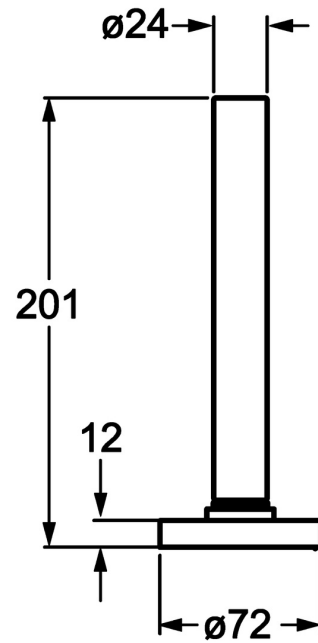

EAN: 4015474181533
static.hansa.com/53549170

- Bathtub & Shower
- Rim mounted
- Chrome
- Shower hose (1750 mm), Anti limescale technology (easy to clean)
- Intense - invigorating water stream
- Litter filter(s), Non-return valve(s)
- 1 spray function

Technical data

Flow properties

Flow-rate at 3 bar **13.2 l/min**

Technical properties

Hot water supply **max. +65°C**
 Working pressure **0.5-5 bar**
 Backflow prevention (EN1717) **EB**

Regulations

EN standard **EN 1112, EN 1113**

Spare parts

SP53549170

	Name	Code
9	Shower hose, L=1750, G1/2-M12x1	59912281
9.1	Gasket ring, d 21x12x2	59912304
9.2	Non-return valve	59905714
9.3	Cover flange, M70x1, d 72 mm	59913287
9.3	Cover flange, 75x75 mm	59913879
9.5	Holder	59913289
9.6	Disk	59912337
9.7	Screw, M4x45	59912291
9.8	Passing-through bushing	59913288
10	Hand shower	54390100