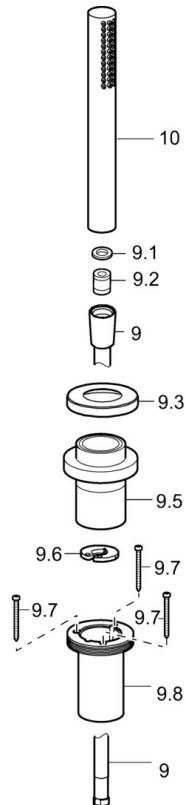

EAN: 4015474256941
static.hansa.com/53549120

- Bathtub & Shower
- Rim mounted
- Chrome
- Shower hose (1750 mm), Anti limescale technology (easy to clean)
- Intense - invigorating water stream
- Litter filter(s), Non-return valve(s)
- 1 spray function

Technical data

Flow properties

Flow-rate at 3 bar **13.2 l/min**

Technical properties

DN-size (nominal dimension) **DN15**
 Hot water supply **max. +65°C**
 Working pressure **0.5-5 bar**
 Backflow prevention (EN1717) **EB**

Regulations

EN standard **EN 1112, EN 1113**

Spare parts

SP53549170

	Name	Code
9	Shower hose, L=1750, G1/2-M12x1	59912281
9.1	Gasket ring, d 21x12x2	59912304
9.2	Non-return valve	59905714
9.3	Cover flange, M70x1, d 72 mm	59913287
9.3	Cover flange, 75x75 mm	59913879
9.5	Holder	59913289
9.6	Disk	59912337
9.7	Screw, M4x45	59912291
9.8	Passing-through bushing	59913288
10	Hand shower	54390100