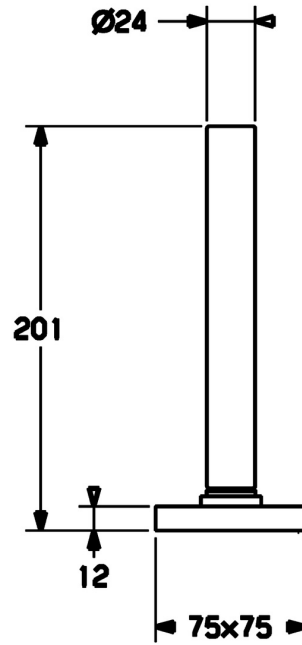

EAN: 4015474256941
static.hansa.com/53549120

- Bathtub & Shower
- Rim mounted
- Chrome
- Shower hose (1750 mm), Anti limescale technology (easy to clean)
- Intense - invigorating water stream
- Litter filter(s), Non-return valve(s)
- 1 spray function

Technical data

Flow properties

Flow-rate at 3 bar **13.2 l/min**

Technical properties

DN-size (nominal dimension) **DN15**
 Hot water supply **max. +65°C**
 Working pressure **0.5-5 bar**
 Backflow prevention (EN1717) **EB**

Regulations

EN standard **EN 1112, EN 1113**

Spare parts

SP53549170

	Name	Code
9	Shower hose, L=1750, G1/2-M12x1	59912281
9.1	Gasket ring, d 21x12x2	59912304
9.2	Non-return valve	59905714
9.3	Cover flange, M70x1, d 72 mm	59913287
9.3	Cover flange, 75x75 mm	59913879
9.5	Holder	59913289
9.6	Disk	59912337
9.7	Screw, M4x45	59912291
9.8	Passing-through bushing	59913288
10	Hand shower	54390100