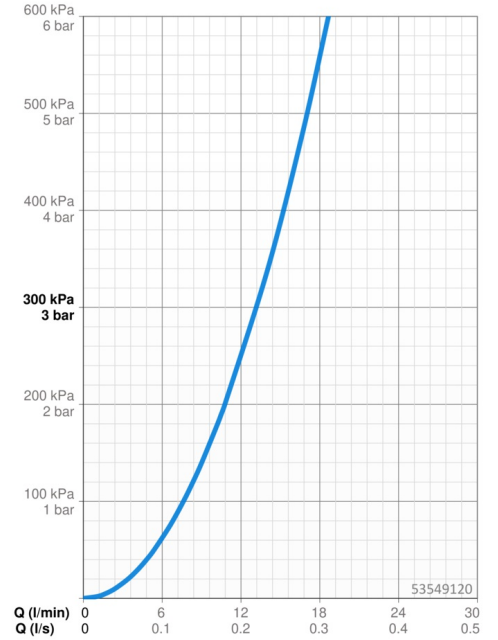

Technical data

Flow properties

Flow-rate at 3 bar **13.2 l/min**

Technical properties

DN-size (nominal dimension) **DN15**
Hot water supply **max. +65°C**
Working pressure **0.5-5 bar**
Backflow prevention (EN1717) **EB**

Regulations

EN standard **EN 1112, EN 1113**